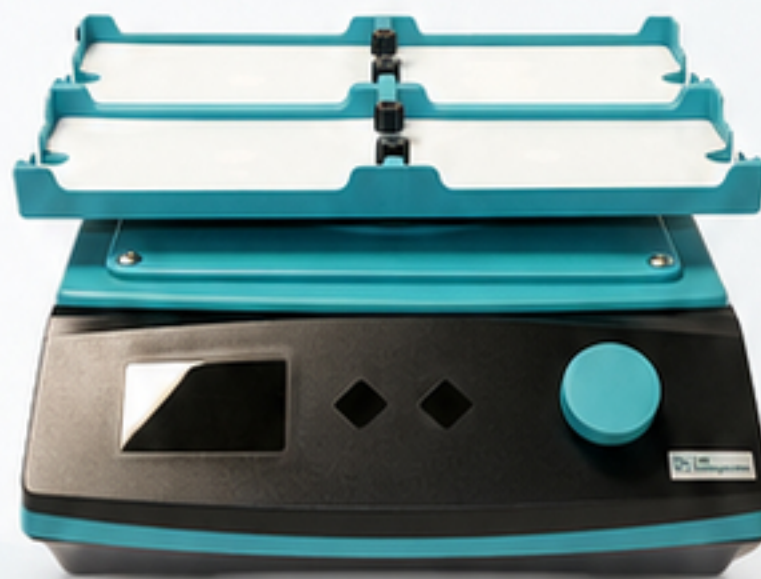

SHAKERS

PCR WORKSTATIONS