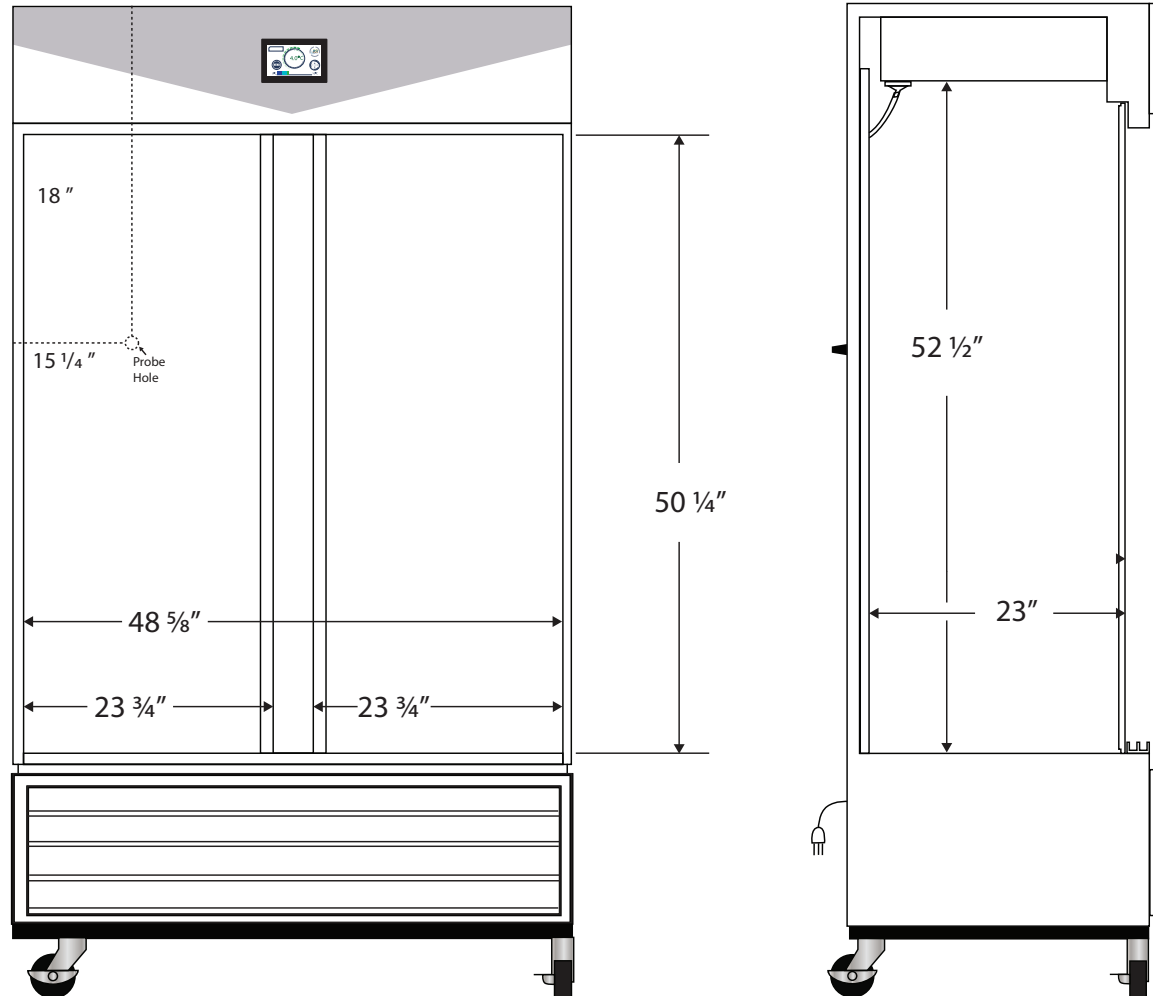

CUTSHEET

Interior BSI-HC-LP-47-TS

Front View

Side View

Cu. Ft	Defrost	Door	Int Door	Shelves	Interior Dim.			Refrigerant	H.P.	Amps	Weight
					W"	D"	H"				
47	Cycle	2 Glass (Sliding)	0	8 Adj	48 5/8	23	52 1/2	R290	1/4	4.5	458 lbs.

Note: Interior dimensions are estimates and subject to change without notice