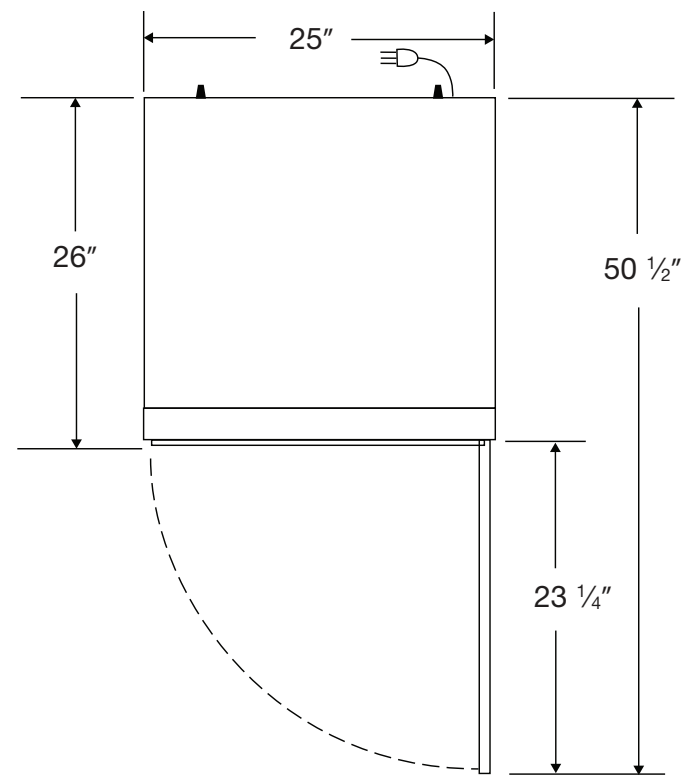

Exterior BSI-HC-LP-12-TS

CUTSHEET

Front View

Side View

Top View

115VAC/60Hz/1PH
NEMA-5-15P

Cu. Ft	Defrost	Door	Int Door	Shelves	W"	D"	H"	Refrigerant	H.P.	Amps	Weight
12	Cycle	1 Glass	0	3 Adj	25	29 3/4	65 3/4	R290	1/5	3	218 lbs.