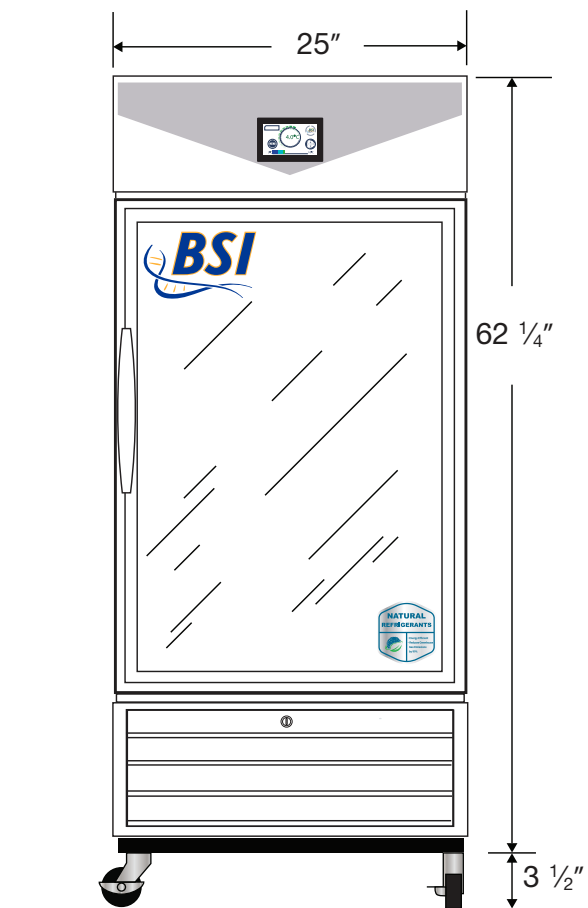

Exterior BSI-HC-LP-12-TS

CUTSHEET

Front View

Side View

Top View

115VAC/60Hz/1PH
NEMA-5-15P

Cu. Ft	Defrost	Door	Int Door	Shelves	W"	D"	H"	Refrigerant	H.P.	Amps	Weight
12	Cycle	1 Glass	0	3 Adj	25	29 3/4	65 3/4	R290	1/5	3	218 lbs.