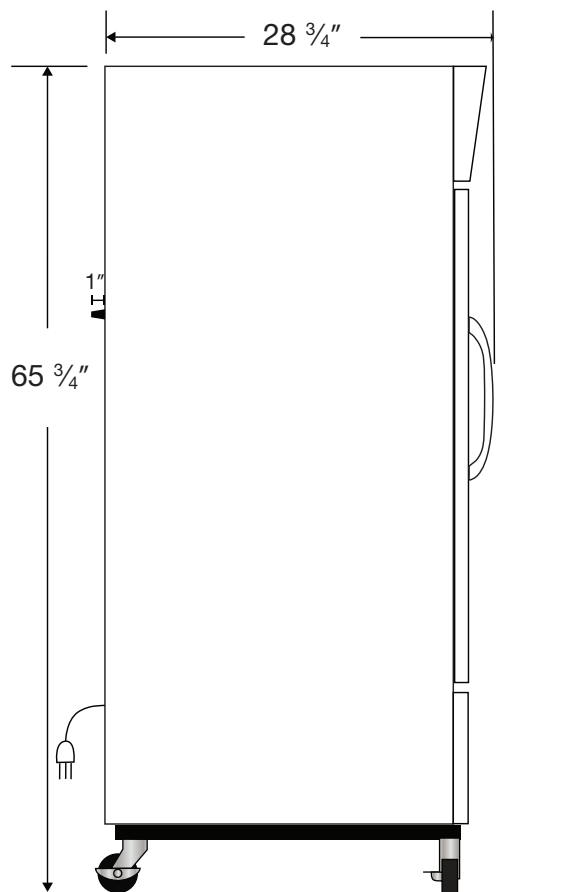

Exterior BSI-HC-LP-12-TS

CUTSHEET

Front View

Side View

Top View

115VAC/60Hz/1PH
NEMA-5-15P

Cu. Ft	Defrost	Door	Int Door	Shelves	W"	D"	H"	Refrigerant	H.P.	Amps	Weight
12	Cycle	1 Glass	0	3 Adj	25	29 3/4	65 3/4	R290	1/5	3	218 lbs.