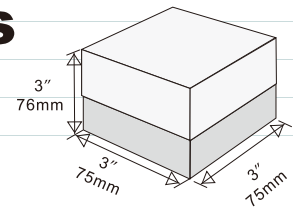

Rack Only

Part Number	Description	Dimension H x W x D	Compartment Size h x w x d	Capacity (Box)	Lock Device Option*	Shipping Weight lb(Kg)
MCF-4-3	Rack Only	13 x 3 ³ / ₈ x 3 ¹ / ₄ inch 330 x 86 x 82 mm	3 ¹ / ₈ x 3 ¹ / ₁₆ x 3 ¹ / ₁₆ inch 80 x 78 x 78 mm	4	DR-12	1.3(0.60)
MCF-5-3	Rack Only	16 ³ / ₁₆ x 3 ³ / ₈ x 3 ¹ / ₄ inch 411 x 86 x 82 mm	3 ¹ / ₈ x 3 ¹ / ₁₆ x 3 ¹ / ₁₆ inch 80 x 78 x 78 mm	5	DR-15	1.4(0.65)
MCF-6-3	Rack Only	19 ³ / ₈ x 3 ³ / ₈ x 3 ¹ / ₄ inch 492 x 86 x 82 mm	3 ¹ / ₈ x 3 ¹ / ₁₆ x 3 ¹ / ₁₆ inch 80 x 78 x 78 mm	6	DR-19	1.6(0.72)
MCF-7-3	Rack Only	22 ¹ / ₂ x 3 ³ / ₈ x 3 ¹ / ₄ inch 572 x 86 x 82 mm	3 ¹ / ₈ x 3 ¹ / ₁₆ x 3 ¹ / ₁₆ inch 80 x 78 x 78 mm	7	DR-22	1.8(0.83)
MCF-8-3	Rack Only	25 ¹¹ / ₁₆ x 3 ³ / ₈ x 3 ¹ / ₄ inch 653 x 86 x 82 mm	3 ¹ / ₈ x 3 ¹ / ₁₆ x 3 ¹ / ₁₆ inch 80 x 78 x 78 mm	8	DR-25	2.1(0.93)
MCF-9-3	Rack Only	28 ¹ / ₂ x 3 ³ / ₈ x 3 ¹ / ₄ inch 724 x 86 x 82 mm	3 ¹ / ₈ x 3 ¹ / ₁₆ x 3 ¹ / ₁₆ inch 79 x 78 x 78 mm	9	DR-28	2.3(1.06)
MCF-10-3	Rack Only	32 ¹ / ₁₆ x 3 ³ / ₈ x 3 ¹ / ₄ inch 814 x 86 x 82 mm	3 ¹ / ₈ x 3 ¹ / ₁₆ x 3 ¹ / ₁₆ inch 80 x 78 x 78 mm	10	DR-31	2.5(1.15)

[Check page 108 for Boxes]

Rack w/Cardboard Box

Part Number	Description	Dimension H x W x D	Compartment Size h x w x d	Capacity (Box)	Lock Device Option*	Shipping Weight lb(Kg)
MCFA-7-3	Rack Only	22 ¹ / ₂ x 3 ³ / ₈ x 3 ¹ / ₄ inch 571 x 86 x 82 mm	3 ¹ / ₈ x 3 ¹ / ₁₆ x 3 ¹ / ₁₆ inch 80 x 77 x 77 mm	7	DR-22	1.4(0.64)
MCFA-8-3	Rack Only	25 ¹¹ / ₁₆ x 3 ³ / ₈ x 3 ¹ / ₄ inch 652 x 86 x 82 mm	3 ¹ / ₈ x 3 ¹ / ₁₆ x 3 ¹ / ₁₆ inch 80 x 77 x 77 mm	8	DR-25	1.6(0.72)
MCFA-9-3	Rack Only	28 ⁷ / ₁₆ x 3 ³ / ₈ x 3 ¹ / ₄ inch 723 x 86 x 82 mm	3 ¹ / ₁₆ x 3 ¹ / ₁₆ x 3 ¹ / ₁₆ inch 78 x 77 x 77 mm	9	DR-27	1.8(0.82)
MCFA-10-3	Rack Only	32 x 3 ³ / ₈ x 3 ¹ / ₄ inch 813 x 86 x 82 mm	3 ¹ / ₈ x 3 ¹ / ₁₆ x 3 ¹ / ₁₆ inch 80 x 77 x 77 mm	10	DR-31	2.0(0.90)