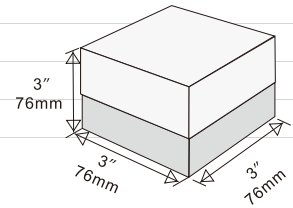

Vertical Mini Racks for Chest Freezers & Liquid Nitrogen Tanks

(Locking Rod Included)

For 3" Mini Boxes

[Check page 108 for Boxes]

- ◆ Made of corrosion resistant stainless steel.
- ◆ Locking rod is included for each rack.

Rack Only

Part Number	Description	Dimension H x W x D	Compartment Size h x w x d	Capacity (Box)	Lock Device Option*	Shipping Weight lb(Kg)
MCF-4-3	Rack Only	13 x 3 ³ / ₈ x 3 ¹ / ₄ inch 330 x 86 x 82 mm	3 ¹ / ₈ x 3 ¹ / ₁₆ x 3 ¹ / ₁₆ inch 80 x 78 x 78 mm	4	DR-12	1.3(0.60)
MCF-5-3	Rack Only	16 ³ / ₁₆ x 3 ³ / ₈ x 3 ¹ / ₄ inch 411 x 86 x 82 mm	3 ¹ / ₈ x 3 ¹ / ₁₆ x 3 ¹ / ₁₆ inch 80 x 78 x 78 mm	5	DR-15	1.4(0.65)
MCF-6-3	Rack Only	19 ³ / ₈ x 3 ³ / ₈ x 3 ¹ / ₄ inch 492 x 86 x 82 mm	3 ¹ / ₈ x 3 ¹ / ₁₆ x 3 ¹ / ₁₆ inch 80 x 78 x 78 mm	6	DR-19	1.6(0.72)
MCF-7-3	Rack Only	22 ¹ / ₂ x 3 ³ / ₈ x 3 ¹ / ₄ inch 572 x 86 x 82 mm	3 ¹ / ₈ x 3 ¹ / ₁₆ x 3 ¹ / ₁₆ inch 80 x 78 x 78 mm	7	DR-22	1.8(0.83)
MCF-8-3	Rack Only	25 ¹¹ / ₁₆ x 3 ³ / ₈ x 3 ¹ / ₄ inch 653 x 86 x 82 mm	3 ¹ / ₈ x 3 ¹ / ₁₆ x 3 ¹ / ₁₆ inch 80 x 78 x 78 mm	8	DR-25	2.1(0.93)
MCF-9-3	Rack Only	28 ¹ / ₂ x 3 ³ / ₈ x 3 ¹ / ₄ inch 724 x 86 x 82 mm	3 ¹ / ₈ x 3 ¹ / ₁₆ x 3 ¹ / ₁₆ inch 79 x 78 x 78 mm	9	DR-28	2.3(1.06)
MCF-10-3	Rack Only	32 ¹ / ₁₆ x 3 ³ / ₈ x 3 ¹ / ₄ inch 814 x 86 x 82 mm	3 ¹ / ₈ x 3 ¹ / ₁₆ x 3 ¹ / ₁₆ inch 80 x 78 x 78 mm	10	DR-31	2.5(1.15)