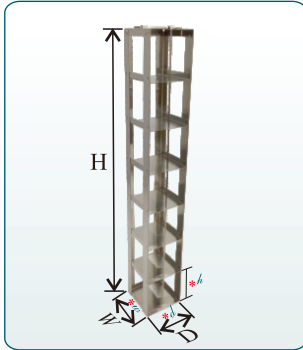

Vertical Mini Racks for Chest Freezers & Liquid Nitrogen Tanks

(Locking Rod Included)

For 3" Mini Boxes

[Check page 108 for Boxes]

- ◆ Made of corrosion resistant stainless steel.
- ◆ Locking rod is included for each rack.

Rack Only

Part Number	Description	Dimension H x W x D	Compartment Size h x w x d	Capacity (Box)	Lock Device Option*	Shipping Weight lb(Kg)
MCF-4-3	Rack Only	13 x 3 ³ / ₈ x 3 ¹ / ₄ inch 330 x 86 x 82 mm	3 ¹ / ₈ x 3 ¹ / ₁₆ x 3 ¹ / ₁₆ inch 80 x 78 x 78 mm	4	DR-12	1.3(0.60)
MCF-5-3	Rack Only	16 ³ / ₁₆ x 3 ³ / ₈ x 3 ¹ / ₄ inch 411 x 86 x 82 mm	3 ¹ / ₈ x 3 ¹ / ₁₆ x 3 ¹ / ₁₆ inch 80 x 78 x 78 mm	5	DR-15	1.4(0.65)
MCF-6-3	Rack Only	19 ³ / ₈ x 3 ³ / ₈ x 3 ¹ / ₄ inch 492 x 86 x 82 mm	3 ¹ / ₈ x 3 ¹ / ₁₆ x 3 ¹ / ₁₆ inch 80 x 78 x 78 mm	6	DR-19	1.6(0.72)
MCF-7-3	Rack Only	22 ¹ / ₂ x 3 ³ / ₈ x 3 ¹ / ₄ inch 572 x 86 x 82 mm	3 ¹ / ₈ x 3 ¹ / ₁₆ x 3 ¹ / ₁₆ inch 80 x 78 x 78 mm	7	DR-22	1.8(0.83)
MCF-8-3	Rack Only	25 ¹¹ / ₁₆ x 3 ³ / ₈ x 3 ¹ / ₄ inch 653 x 86 x 82 mm	3 ¹ / ₈ x 3 ¹ / ₁₆ x 3 ¹ / ₁₆ inch 80 x 78 x 78 mm	8	DR-25	2.1(0.93)
MCF-9-3	Rack Only	28 ¹ / ₂ x 3 ³ / ₈ x 3 ¹ / ₄ inch 724 x 86 x 82 mm	3 ¹ / ₈ x 3 ¹ / ₁₆ x 3 ¹ / ₁₆ inch 79 x 78 x 78 mm	9	DR-28	2.3(1.06)
MCF-10-3	Rack Only	32 ¹ / ₁₆ x 3 ³ / ₈ x 3 ¹ / ₄ inch 814 x 86 x 82 mm	3 ¹ / ₈ x 3 ¹ / ₁₆ x 3 ¹ / ₁₆ inch 80 x 78 x 78 mm	10	DR-31	2.5(1.15)

* Lock device is ordered separately.

Vertical Aluminum Mini Racks for Chest Freezers & Liquid Nitrogen Tanks

(Locking Rod Included)

For 3" Mini Boxes

- ◆ Made of aluminum, these racks offer better temperature uniformity in vapor phase in liquid nitrogen tanks and ideal for long term storage of samples that are accessed infrequently.
- ◆ Security lock devices are available for each rack.