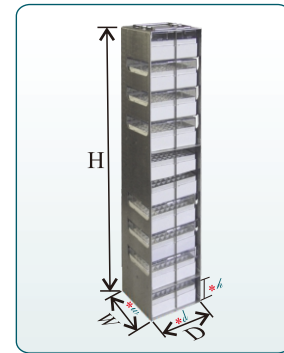

* Lock device is ordered separately.

Vertical Aluminum Mini Racks for Chest Freezers & Liquid Nitrogen Tanks

(Locking Rod Included)

For 3" Mini Boxes

- ◆ Made of aluminum, these racks offer better temperature uniformity in vapor phase in liquid nitrogen tanks and ideal for long term storage of samples that are accessed infrequently.
- ◆ Security lock devices are available for each rack.

[Check page 108 for Boxes]

Rack w/Cardboard Box

Part Number	Description	Dimension H x W x D	Compartment Size h x w x d	Capacity (Box)	Lock Device Option*	Shipping Weight lb(Kg)
MCFA-7-3	Rack Only	22 ¹ / ₂ x 3 ³ / ₈ x 3 ¹ / ₄ inch 571 x 86 x 82 mm	3 ¹ / ₈ x 3 ¹ / ₁₆ x 3 ¹ / ₁₆ inch 80 x 77 x 77 mm	7	DR-22	1.4(0.64)
MCFA-8-3	Rack Only	25 ¹¹ / ₁₆ x 3 ³ / ₈ x 3 ¹ / ₄ inch 652 x 86 x 82 mm	3 ¹ / ₈ x 3 ¹ / ₁₆ x 3 ¹ / ₁₆ inch 80 x 77 x 77 mm	8	DR-25	1.6(0.72)
MCFA-9-3	Rack Only	28 ⁷ / ₁₆ x 3 ³ / ₈ x 3 ¹ / ₄ inch 723 x 86 x 82 mm	3 ¹ / ₁₆ x 3 ¹ / ₁₆ x 3 ¹ / ₁₆ inch 78 x 77 x 77 mm	9	DR-27	1.8(0.82)
MCFA-10-3	Rack Only	32 x 3 ³ / ₈ x 3 ¹ / ₄ inch 813 x 86 x 82 mm	3 ¹ / ₈ x 3 ¹ / ₁₆ x 3 ¹ / ₁₆ inch 80 x 77 x 77 mm	10	DR-31	2.0(0.90)