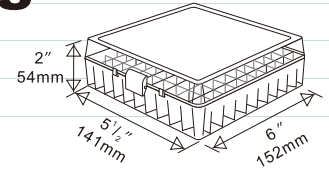

Upright Freezer Drawer Racks

For 100 Cell Hinged Lid Storage Boxes

[Check page 110 for Boxes]

- Made of corrosion resistant stainless steel.
- Drawer racks allow easy access to and storage of samples without having to remove the whole rack from the freezer.
- Security lock devices are available for each rack.