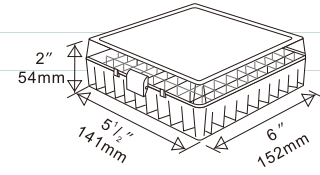

Upright Freezer Racks

For 100-Cell Hinged Top Plastic Storage Boxes

[Check page 110 for Boxes]

- Made of corrosion resistant stainless steel.
- Security lock devices are available for each rack.