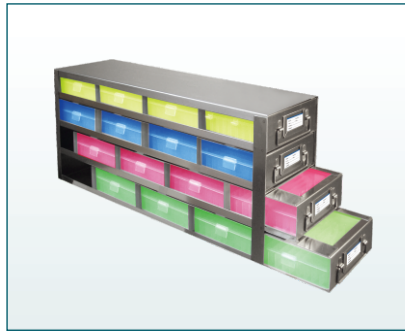

Rack w/100-Cell Hinged Plastic Storage Box