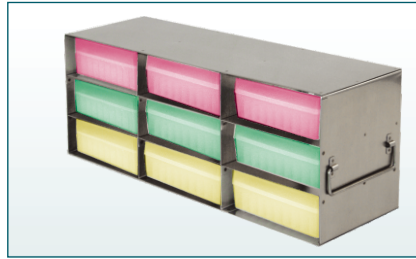

## For 100-Cell Hinged Top Plastic Storage Boxes

[ Check page 110 for Boxes ]

- ◆ Made of corrosion resistant stainless steel.
- ◆ Security lock devices are available for each rack.

Rack Only

Rack w/100-Cell Hinged Plastic Storage Box