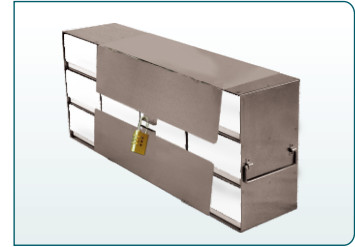

w/DP Lock Device Option

* UF-223 / UF-323 / UF-423 / UF-523 (4:82.5mm)

Part Number	Description	Dimension L x H x W	Compartment Size l x h x w	Capacity (Box)	Lock Device Option**	Shipping Weight lb(Kg)
UF-223	Rack Only	11 1/2 x 6 5/8 x 5 1/2 inch 292 x 168 x 140 mm	5 3/8 x 3 1/4 x 5 7/16 inch 136 x 82.5 x 138 mm	2 x 2 =4	DP-1107	2.7(1.23)
UF-233	Rack Only	11 1/2 x 9 3/8 x 5 1/2 inch 292 x 238 x 140 mm	5 3/8 x 3 1/16 x 5 7/16 inch 136 x 78 x 138 mm	2 x 3 =6	DP-1110	3.5(1.60)
UF-243	Rack Only	11 1/2 x 12 2/8 x 5 1/2 inch 292 x 321 x 140 mm	5 3/8 x 3 3/8 x 5 7/16 inch 136 x 79.2 x 138 mm	2 x 4 =8	DP-1113	4.4(2.01)
UF-253	Rack Only	11 1/2 x 15 9/16 x 5 1/2 inch 292 x 395 x 140 mm	5 3/8 x 3 1/16 x 5 7/16 inch 136 x 78 x 138 mm	2 x 5 =10	DP-1116	5.2(2.38)
UF-323	Rack Only	16 7/8 x 6 5/8 x 5 1/2 inch 429 x 168 x 140 mm	5 3/8 x 3 1/4 x 5 7/16 inch 136 x 82.5 x 138 mm	3 x 2 =6	DP-1607	3.9(1.76)
UF-333	Rack Only	16 7/8 x 9 3/8 x 5 1/2 inch 429 x 238 x 140 mm	5 3/8 x 3 1/16 x 5 7/16 inch 136 x 78 x 138 mm	3 x 3 =9	DP-1610	5.0(2.28)
UF-343	Rack Only	16 7/8 x 12 2/8 x 5 1/2 inch 429 x 321 x 140 mm	5 3/8 x 3 3/8 x 5 7/16 inch 136 x 79.2 x 138 mm	3 x 4 =12	DP-1613	6.3(2.84)
UF-353	Rack Only	16 7/8 x 15 9/16 x 5 1/2 inch 429 x 395 x 140 mm	5 3/8 x 3 1/16 x 5 7/16 inch 136 x 78 x 138 mm	3 x 5 =15	DP-1616	7.4(3.37)
UF-423	Rack Only	22 3/16 x 6 5/8 x 5 1/2 inch 564 x 168 x 140 mm	5 3/8 x 3 1/4 x 5 7/16 inch 136 x 82.5 x 138 mm	4 x 2 =8	DP-2207	5.0(2.28)
UF-433	Rack Only	22 3/16 x 9 3/8 x 5 1/2 inch 564 x 238 x 140 mm	5 3/8 x 3 1/16 x 5 7/16 inch 136 x 78 x 138 mm	4 x 3 =12	DP-2210	6.5(2.95)
UF-433-W-XX*	Rack w/ 3" box and divider					6.5(2.95)+12ω¹***
UF-443	Rack Only	22 3/16 x 12 2/8 x 5 1/2 inch 564 x 321 x 140 mm	5 3/8 x 3 3/8 x 5 7/16 inch 136 x 79.2 x 138 mm	4 x 4 =16	DP-2213	8.1(3.66)
UF-453	Rack Only	22 3/16 x 15 9/16 x 5 1/2 inch 564 x 395 x 140 mm	5 3/8 x 3 1/16 x 5 7/16 inch 136 x 78 x 138 mm	4 x 5 =20	DP-2116	9.7(4.40)
UF-523	Rack Only	27 5/16 x 6 5/8 x 5 1/2 inch 693 x 168 x 140 mm	5 1/4 x 3 1/4 x 5 7/16 inch 134 x 82.5 x 138 mm	5 x 2 =10	DP-2707	6.1(2.76)
UF-533	Rack Only	27 5/16 x 9 1/2 x 5 1/2 inch 693 x 241 x 140 mm	5 1/4 x 3 1/16 x 5 7/16 inch 134 x 78 x 138 mm	5 x 3 =15	DP-2710	7.8(3.56)
UF-543	Rack Only	27 5/16 x 12 2/8 x 5 1/2 inch 693 x 321 x 140 mm	5 1/4 x 3 3/8 x 5 7/16 inch 134 x 79.2 x 138 mm	5 x 4 =20	DP-2713	9.8(4.45)

* To order, replace XX with either 81 or 100 cell divider.

** Lock device is ordered separately.

*** ω¹=0.221b(0.1kg) for cardboard box, 0.371b(0.17kg) for plastic box, 0.841b(0.38kg) for stainless steel box, 0.531b(0.24kg) for aluminum box.