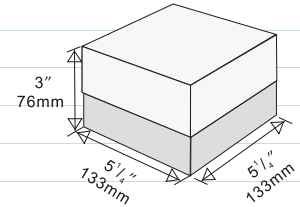

Upright Freezer Racks

For Standard 3" Boxes

- Constructed of corrosion resistant stainless steel.
- Security lock devices are available for each rack.

[Check page 108 for Boxes]