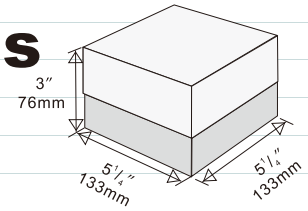

Upright Freezer Eco-Racks

For Standard 3" Boxes

[Check page 108 for Boxes]

- Designed economically for best cost performance.
- Constructed of corrosion resistant stainless steel.