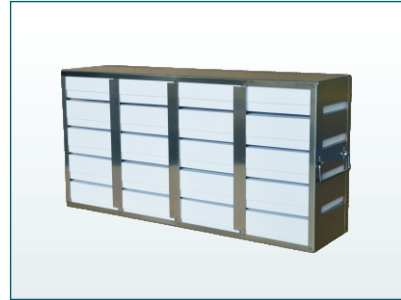

Upright Freezer Racks

For Standard 3" Boxes

- ◆ Constructed of corrosion resistant stainless steel.
- ◆ Security lock devices are available for each rack.

[Check page 108 for Boxes]

Rack Only

Rack w/Cardboard Box

Upright Freezer Eco-Racks

For Standard 3" Boxes

[Check page 108 for Boxes]

- ◆ Designed economically for best cost performance.
- ◆ Constructed of corrosion resistant stainless steel.

Rack Only

Rack w/Cardboard Box

** UFE-223 / UFE-423 / UFE-523 (∅.82.5mm)

Part Number	Description	Dimension L x H x W	Compartment Size l x h x w	Capacity (Box)	Shipping Weight lb(Kg)
UFE-323	Rack Only	16 ¹³ / ₁₆ x 6 ⁵ / ₈ x 5 ¹ / ₂ inch 427 x 168 x 140 mm	5 ³ / ₈ x 3 ¹ / ₄ x 5 ⁷ / ₁₆ inch 137 x 82.5 x 138 mm	3 x 2 =6 	3.3(1.51)
UFE-333	Rack Only	16 ¹³ / ₁₆ x 9 ³ / ₈ x 5 ¹ / ₂ inch 427 x 238 x 140 mm	5 ³ / ₈ x 3 ¹ / ₈ x 5 ⁷ / ₁₆ inch 137 x 79 x 138 mm	3 x 3 =9 	3.9(1.78)
UFE-343	Rack Only	16 ¹³ / ₁₆ x 12 ⁵ / ₈ x 5 ¹ / ₂ inch 427 x 321 x 140 mm	5 ³ / ₈ x 3 ¹ / ₈ x 5 ⁷ / ₁₆ inch 137 x 79 x 138 mm	3 x 4 =12 	4.6(2.09)
UFE-423	Rack Only	22 ¹ / ₈ x 6 ³ / ₈ x 5 ¹ / ₂ inch 562 x 168 x 140 mm	5 ³ / ₈ x 3 ¹ / ₄ x 5 ⁷ / ₁₆ inch 137 x 82.5 x 138 mm	4 x 2 =8 	4.3(1.94)
UFE-433	Rack Only	22 ¹ / ₈ x 9 ³ / ₈ x 5 ¹ / ₂ inch 562 x 238 x 140 mm	5 ³ / ₈ x 3 ¹ / ₈ x 5 ⁷ / ₁₆ inch 137 x 79 x 138 mm	4 x 3 =12 	5.0(2.28)
UFE-443	Rack Only	22 ¹ / ₈ x 12 ⁵ / ₈ x 5 ¹ / ₂ inch 562 x 321 x 140 mm	5 ³ / ₈ x 3 ¹ / ₈ x 5 ⁷ / ₁₆ inch 137 x 79 x 138 mm	4 x 4 =16 	5.9(2.69)
UFE-523	Rack Only	27 ³ / ₁₆ x 6 ³ / ₈ x 5 ¹ / ₂ inch 691 x 168 x 140 mm	5 ⁵ / ₁₆ x 3 ¹ / ₄ x 5 ⁷ / ₁₆ inch 134.8 x 82.5 x 138 mm	5 x 2 =10 	5.2(2.36)
UFE-533	Rack Only	27 ³ / ₁₆ x 9 ¹ / ₂ x 5 ¹ / ₂ inch 691 x 241 x 140 mm	5 ⁵ / ₁₆ x 3 ¹ / ₈ x 5 ⁷ / ₁₆ inch 134.8 x 79 x 138 mm	5 x 3 =15 	6.1(2.77)