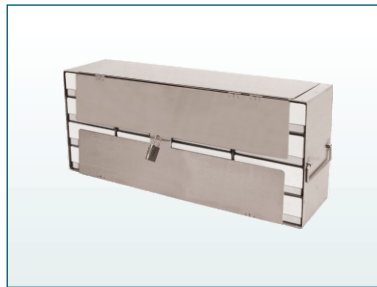

Upright Freezer Racks

For Standard 2" Boxes

- ◆ Racks are for standard 2" cardboard (white or yellow), plastic (polypropylene or polycarbonate) or metal (stainless or aluminum) boxes.
- ◆ Constructed of corrosion resistant stainless steel.
- ◆ Security lock devices are available for each rack.

Rack Only

Rack w/Cardboard Box

Rack w/Metal Box

Rack w/Polycarbonate Plastic Box

w/DP Lock Device Option

* UF-262 / UF-362 / UF-462 / UF-562 (∅:52.6mm), fitted with 2" cardboard box.

White 2" Cardboard Box

Polycarbonate Plastic Box

Metal Box
S-Stainless Steel
A-Aluminum

[Check page 108 for Boxes]

| Part Number | Description | Dimension L x H x W | Compartment Size l x h x w | Capacity (Box) | Lock Device Option** | Shipping Weight lb(Kg) |
|-------------|-------------|---|--|---|-------------------------|------------------------------|
| UF-222 | Rack Only | 11 1/2 x 4 1/2 x 5 1/2 inch 292 x 114 x 140 mm | 5 3/8 x 2 3/16 x 5 7/16 inch 136x 55 x 138 mm | 2 x 2 =4  | DP-1005 | 2.3(1.04) |
| UF-232 | Rack Only | 11 1/2 x 6 3/8 x 5 1/2 inch 292 x 169 x 140 mm | 5 3/8 x 2 3/16 x 5 7/16 inch 136x 55 x 138 mm | 2 x 3 =6  | DP-1007 | 3.1(1.40) |