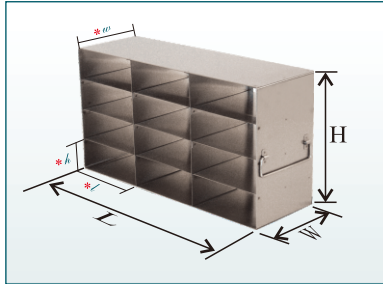

Upright Freezer Racks

For Standard 2" Boxes

- ◆ Racks are for standard 2" cardboard (white or yellow), plastic (polypropylene or polycarbonate) or metal (stainless or aluminum) boxes.
- ◆ Constructed of corrosion resistant stainless steel.
- ◆ Security lock devices are available for each rack.

Rack Only

Rack w/Cardboard Box

Rack w/Metal Box

Rack w/Polycarbonate Plastic Box

w/DP Lock Device Option

* UF-262 / UF-362 / UF-462 / UF-562 (∅:52.6mm), fitted with 2" cardboard box.

White 2" Cardboard Box

Polycarbonate Plastic Box

Metal Box
S-Stainless Steel
A-Aluminum

[Check page 108 for Boxes]

| Part Number | Description | Dimension L x H x W | Compartment Size l x h x w | Capacity (Box) | Lock Device Option** | Shipping Weight lb(Kg) |
|-------------|-------------|---|--|---|-------------------------|------------------------------|
| UF-222 | Rack Only | 11 1/2 x 4 1/2 x 5 1/2 inch 292 x 114 x 140 mm | 5 3/8 x 2 3/16 x 5 7/16 inch 136x 55 x 138 mm | 2 x 2 =4  | DP-1005 | 2.3(1.04) |
| UF-232 | Rack Only | 11 1/2 x 6 3/8 x 5 1/2 inch 292 x 169 x 140 mm | 5 3/8 x 2 3/16 x 5 7/16 inch 136x 55 x 138 mm | 2 x 3 =6  | DP-1007 | 3.1(1.40) |