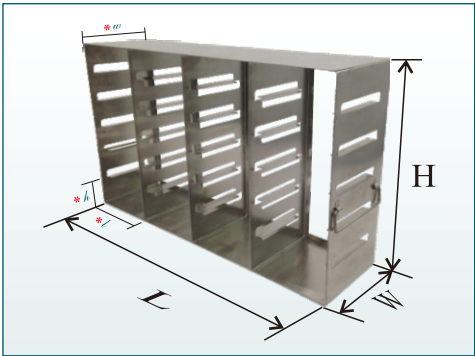

**** UF-262, UF-362, UF-462, UF-562, can be fitted with 2" cardboard box only, not applied to plastic box.

Upright Freezer Eco-Racks

For Standard 2" Boxes

- ◆ Designed economically for best cost performance.
- ◆ For standard 2" cardboard (white or yellow), plastic (polypropylene or polycarbonate) or metal (stainless or aluminum) boxes.
- ◆ Constructed of corrosion resistant stainless steel.