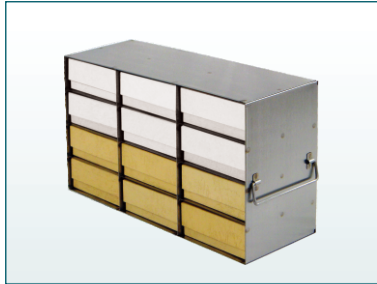

Upright Freezer Racks

For Standard 2" Boxes

- ◆ Racks are for standard 2" cardboard (white or yellow), plastic (polypropylene or polycarbonate) or metal (stainless or aluminum) boxes.
- ◆ Constructed of corrosion resistant stainless steel.
- ◆ Security lock devices are available for each rack.

Rack Only

Rack w/Cardboard Box

Rack w/Metal Box

Rack w/Polycarbonate Plastic Box

w/DP Lock Device Option

* UF-262 / UF-362 / UF-462 / UF-562 (∅:52.6mm), fitted with 2" cardboard box.

White 2" Cardboard Box

Polycarbonate Plastic Box

Metal Box
S-Stainless Steel
A-Aluminum

[Check page 108 for Boxes]

| Part Number | Description | Dimension L x H x W | Compartment Size l x h x w | Capacity (Box) | Lock Device Option** | Shipping Weight lb(Kg) |
|-------------|-------------|---|--|---|-------------------------|------------------------------|
| UF-222 | Rack Only | 11 1/2 x 4 1/2 x 5 1/2 inch 292 x 114 x 140 mm | 5 3/8 x 2 3/16 x 5 7/16 inch 136x 55 x 138 mm | 2 x 2 =4  | DP-1005 | 2.3(1.04) |
| UF-232 | Rack Only | 11 1/2 x 6 3/8 x 5 1/2 inch 292 x 169 x 140 mm | 5 3/8 x 2 3/16 x 5 7/16 inch 136x 55 x 138 mm | 2 x 3 =6  | DP-1007 | 3.1(1.40) |