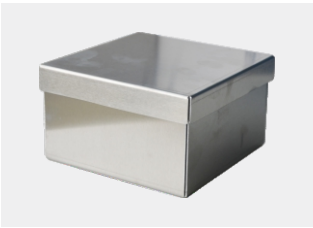

**** UF-262, UF-362, UF-462, UF-562, can be fitted with 2" cardboard box only, not applied to plastic box.

Upright Freezer Eco-Racks

For Standard 2" Boxes

- ◆ Designed economically for best cost performance.
- ◆ For standard 2" cardboard (white or yellow), plastic (polypropylene or polycarbonate) or metal (stainless or aluminum) boxes.
- ◆ Constructed of corrosion resistant stainless steel.

Rack Only

Rack w/Cardboard Box

White 2" Cardboard Box

Polycarbonate Plastic Box

Metal Box
S-Stainless Steel
A-Aluminum

[Check page 108 for Boxes]

Upright Freezer Eco-Racks

For Standard 2" Boxes