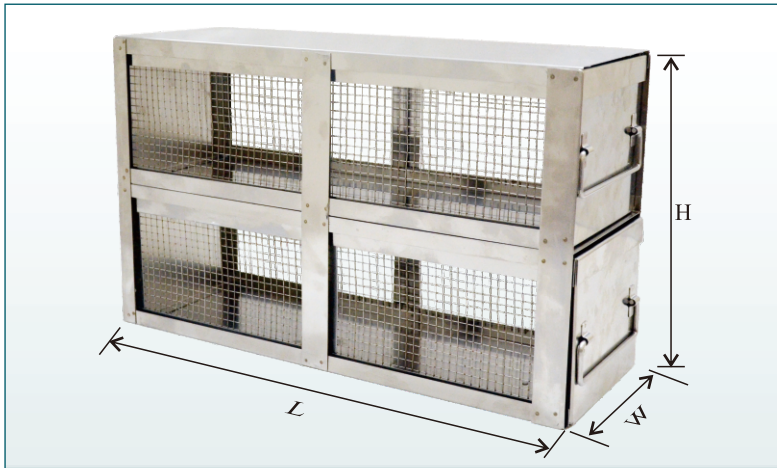

Bin Organizer with Lids

Mixed Use Storage Bins

- ◆ Excellent for organizing -20°C and -80°C Freezers & Cold Rooms
- ◆ Can accept a wide variety of tubes, bottles, boxes, etc.
- ◆ Constructed of corrosion resistant stainless steel

Storage Drawers with Lids

Mixed Use Storage Drawers

- ◆ Excellent for organizing -20°C and -80°C Freezers & Cold Rooms
- ◆ Can accept a wide variety of tubes, bottles, boxes, etc.
- ◆ Constructed of corrosion resistant stainless steel