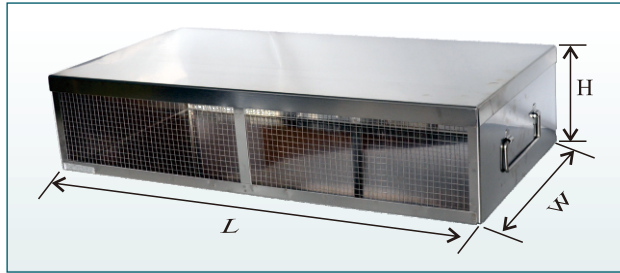

Bin Organizer with Lids

Mixed Use Storage Bins

- ◆ Excellent for organizing -20°C and -80°C Freezers & Cold Rooms
- ◆ Can accept a wide variety of tubes, bottles, boxes, etc.
- ◆ Constructed of corrosion resistant stainless steel

Storage Drawers with Lids

Mixed Use Storage Drawers

- ◆ Excellent for organizing -20°C and -80°C Freezers & Cold Rooms
- ◆ Can accept a wide variety of tubes, bottles, boxes, etc.
- ◆ Constructed of corrosion resistant stainless steel