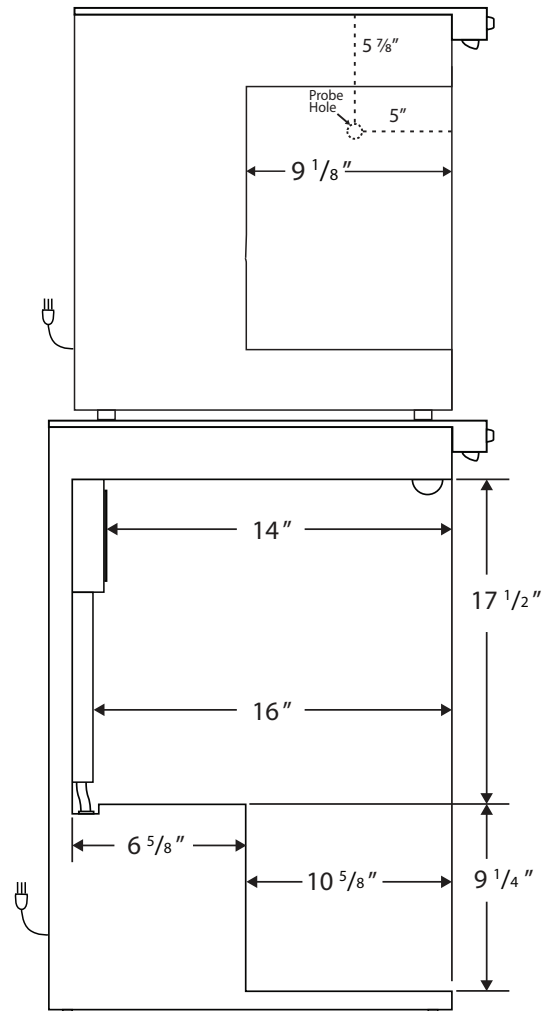

# Interior BSI-HC-RFC7SA

## CUTSHEET

Front View

Side View

Compartment	Cu. Ft	Defrost	Door	Int Door	Shelves	Interior Dim.			Refrigerant	H.P.	Amps	Weight
						W"	D"	H"				
Freezer	1.3	Auto	1 Solid	0	2 Adj.	18	9 1/8	13 7/8	R600a	1/8	1	135 lbs.
Refrigerator	5.2	Cycle	1 Solid	0	3 Adj.	19 7/8	16	26 3/4		1/6	1.3	

Note: Interior dimensions are estimates and subject to change without notice