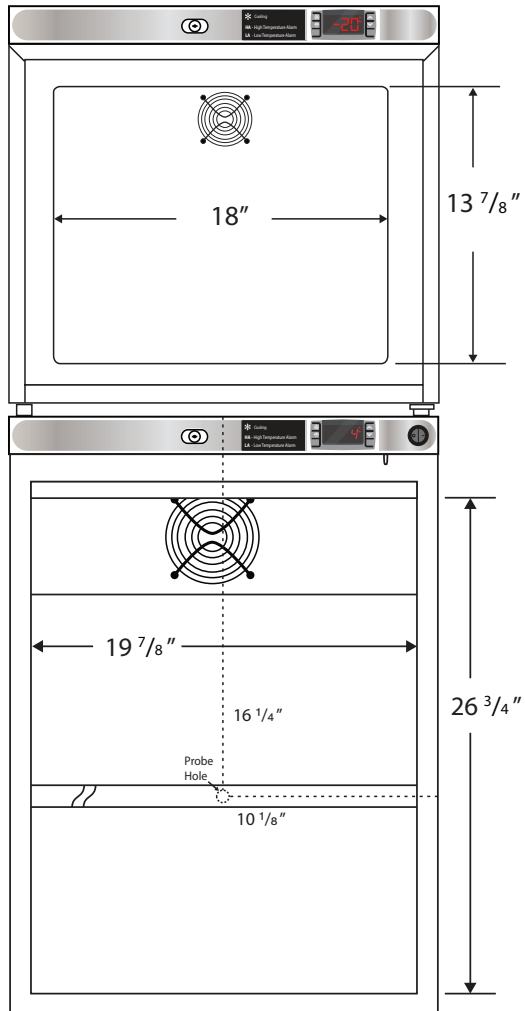

# Interior BSI-HC-RFC7SA

## CUTSHEET

Front View

Side View

Compartment	Cu. Ft	Defrost	Door	Int Door	Shelves	Interior Dim.			Refrigerant	H.P.	Amps	Weight
						W"	D"	H"				
Freezer	1.3	Auto	1 Solid	0	2 Adj.	18	9 1/8	13 7/8	R600a	1/8	1	135 lbs.
Refrigerator	5.2	Cycle	1 Solid	0	3 Adj.	19 7/8	16	26 3/4		1/6	1.3	

Note: Interior dimensions are estimates and subject to change without notice