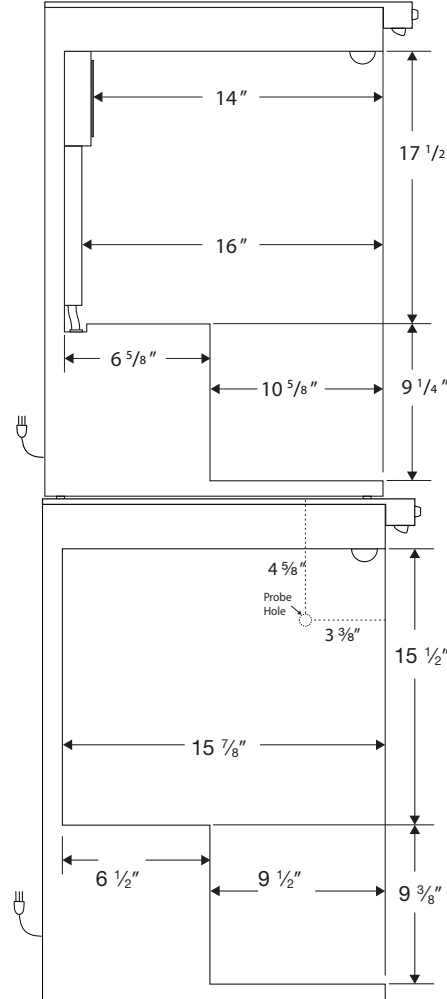

# Interior BSI-HC-RFC1030

## CUTSHEET

Front View

Side View

Compartment	Cu. Ft	Defrost	Door	Int Door	Shelves	Interior Dim.			Refrigerant	H.P.	Amps	Weight
						W"	D"	H"				
Refrigerator	5.2	Cycle	1 Solid	0	3 Adj	19 7/8	16	26 3/4	R600a	1/6	1.3	188 lbs.
Freezer	4	Manual	1 Solid	0	3 Adj	17 5/8	15 7/8	24 7/8	R290	1/4	2.2	

Note: Interior dimensions are estimates and subject to change without notice