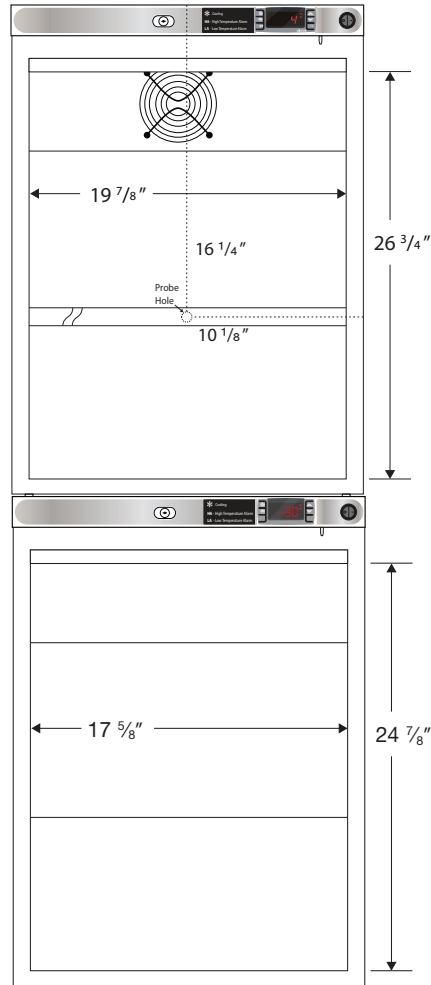

# Interior BSI-HC-RFC1030

## CUTSHEET

Front View

Side View

Compartment	Cu. Ft	Defrost	Door	Int Door	Shelves	Interior Dim.			Refrigerant	H.P.	Amps	Weight
						W"	D"	H"				
Refrigerator	5.2	Cycle	1 Solid	0	3 Adj	19 7/8	16	26 3/4	R600a	1/6	1.3	188 lbs.
Freezer	4	Manual	1 Solid	0	3 Adj	17 5/8	15 7/8	24 7/8	R290	1/4	2.2	

Note: Interior dimensions are estimates and subject to change without notice