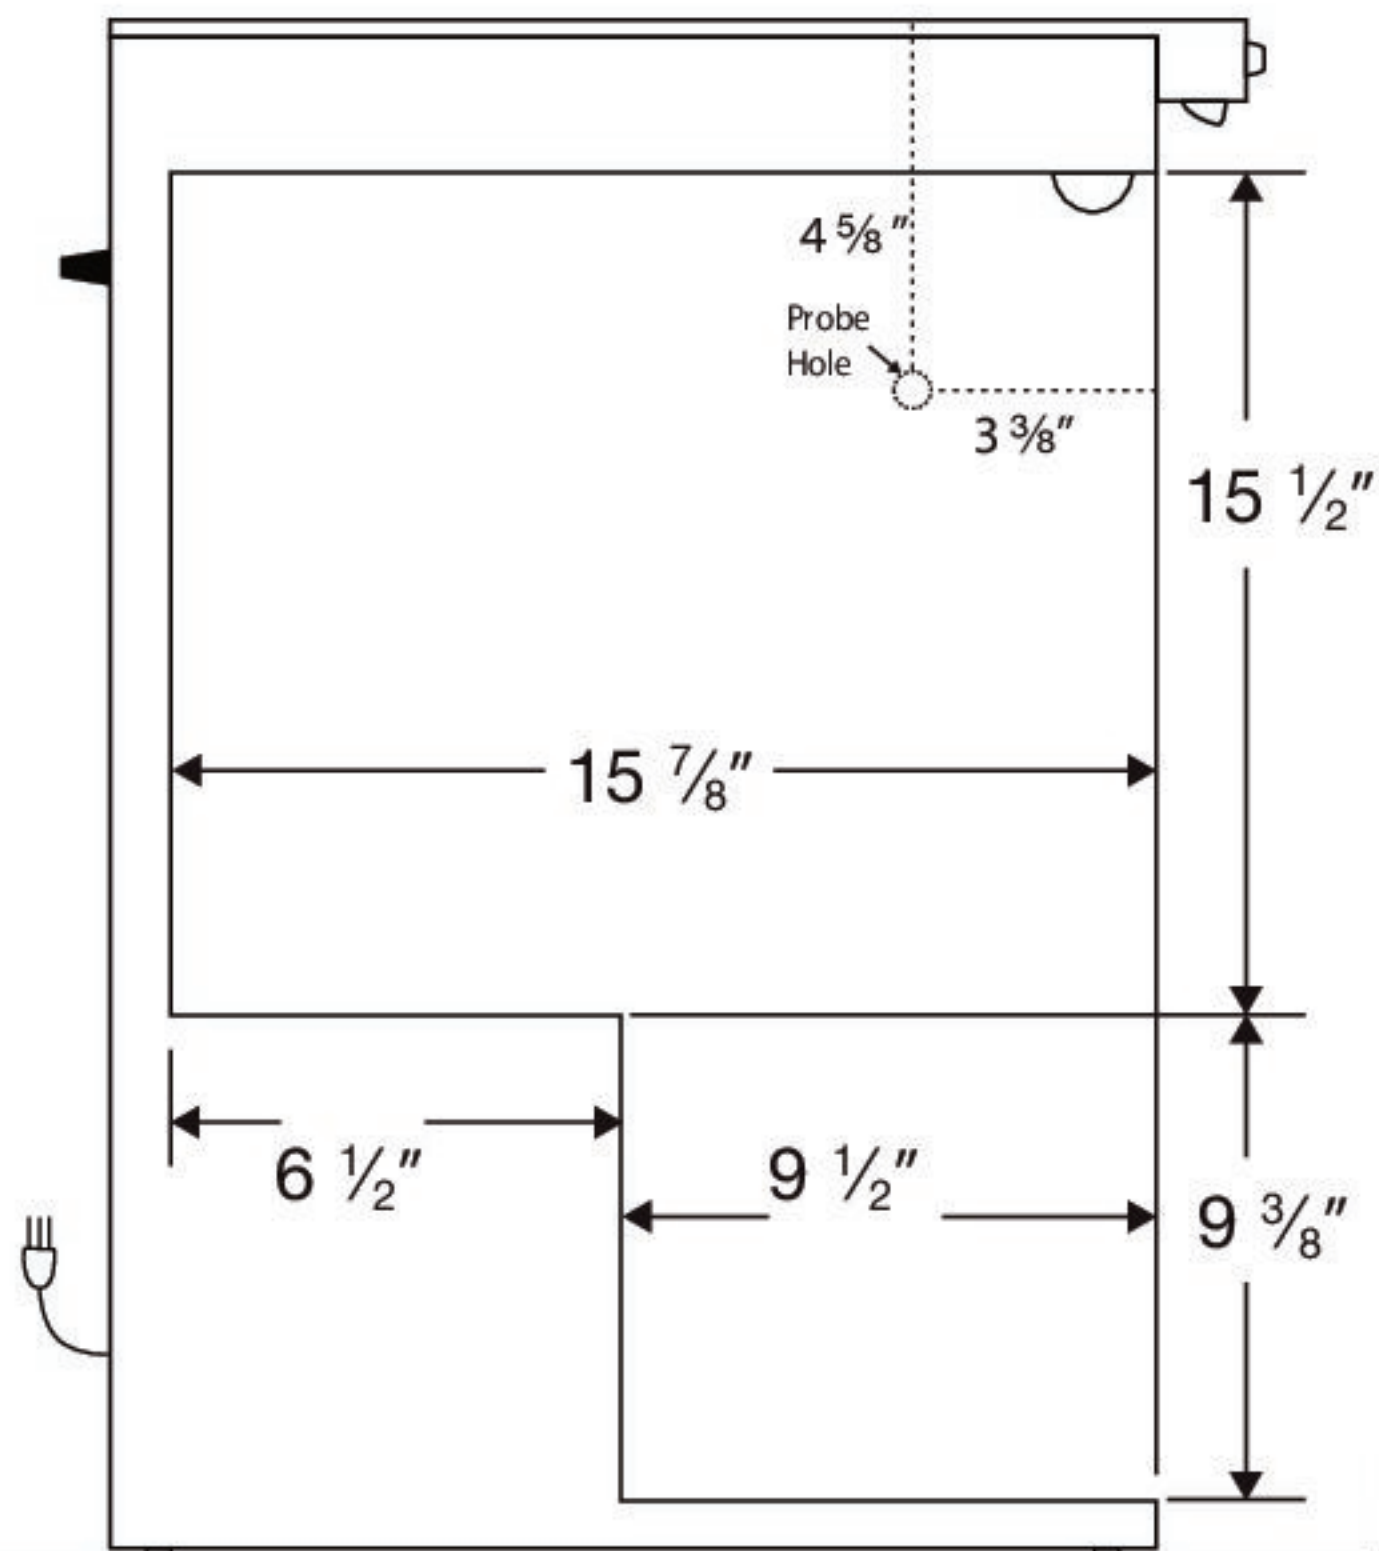

Front View

Side View

Cu. Ft	Defrost	Door	Int Door	Shelves	Interior Dim.			Refrigerant	H.P.	Amps	Weight
					W"	D"	H"				
4	Manual	1 Solid	0	3 Adj. +Footed Bottom	17 5/8	15 7/8	24 7/8	R290	1/4	2.2	93 lbs.

Note: Interior dimensions are estimates and subject to change without notice