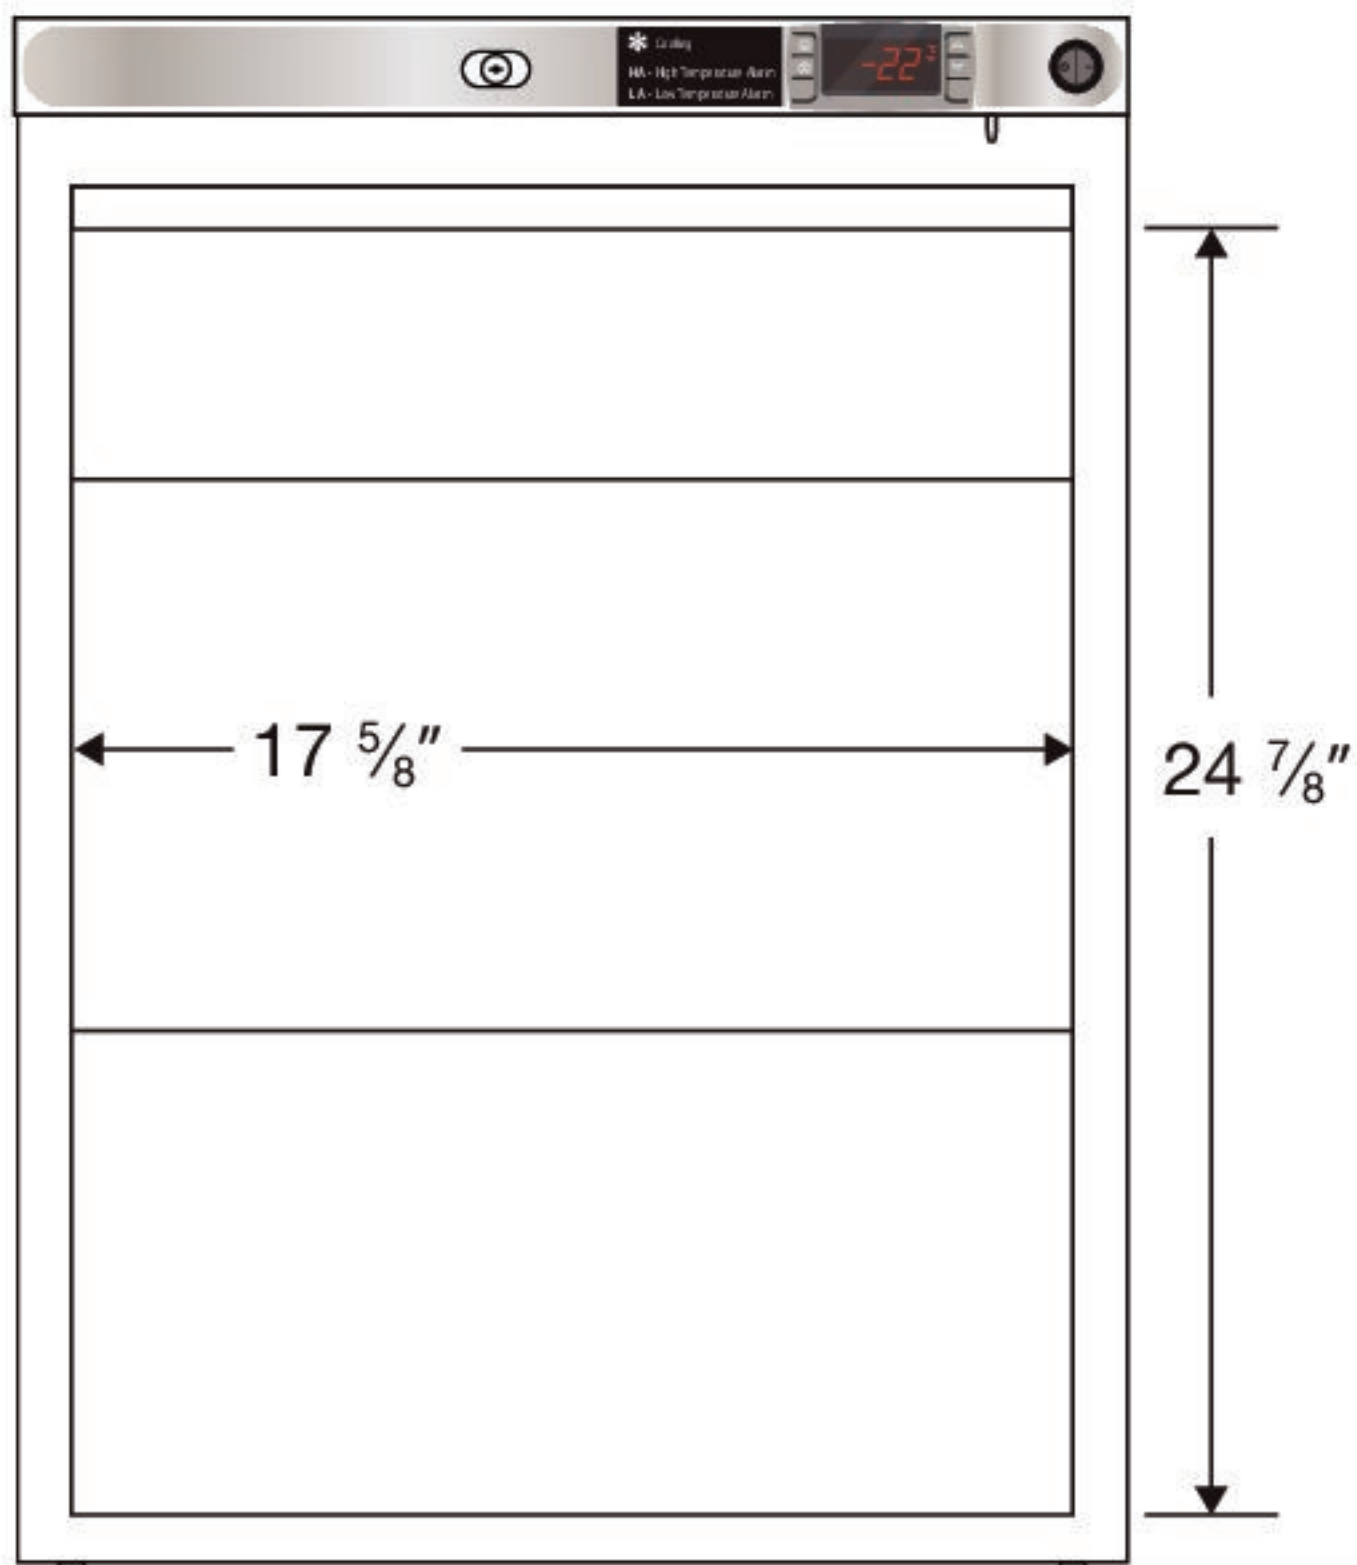

Front View

Side View

Cu. Ft	Defrost	Door	Int Door	Shelves	Interior Dim.			Refrigerant	H.P.	Amps	Weight
					W"	D"	H"				
4	Manual	1 Solid	0	3 Adj. +Footed Bottom	17 5/8	15 7/8	24 7/8	R290	1/4	2.2	93 lbs.

Note: Interior dimensions are estimates and subject to change without notice