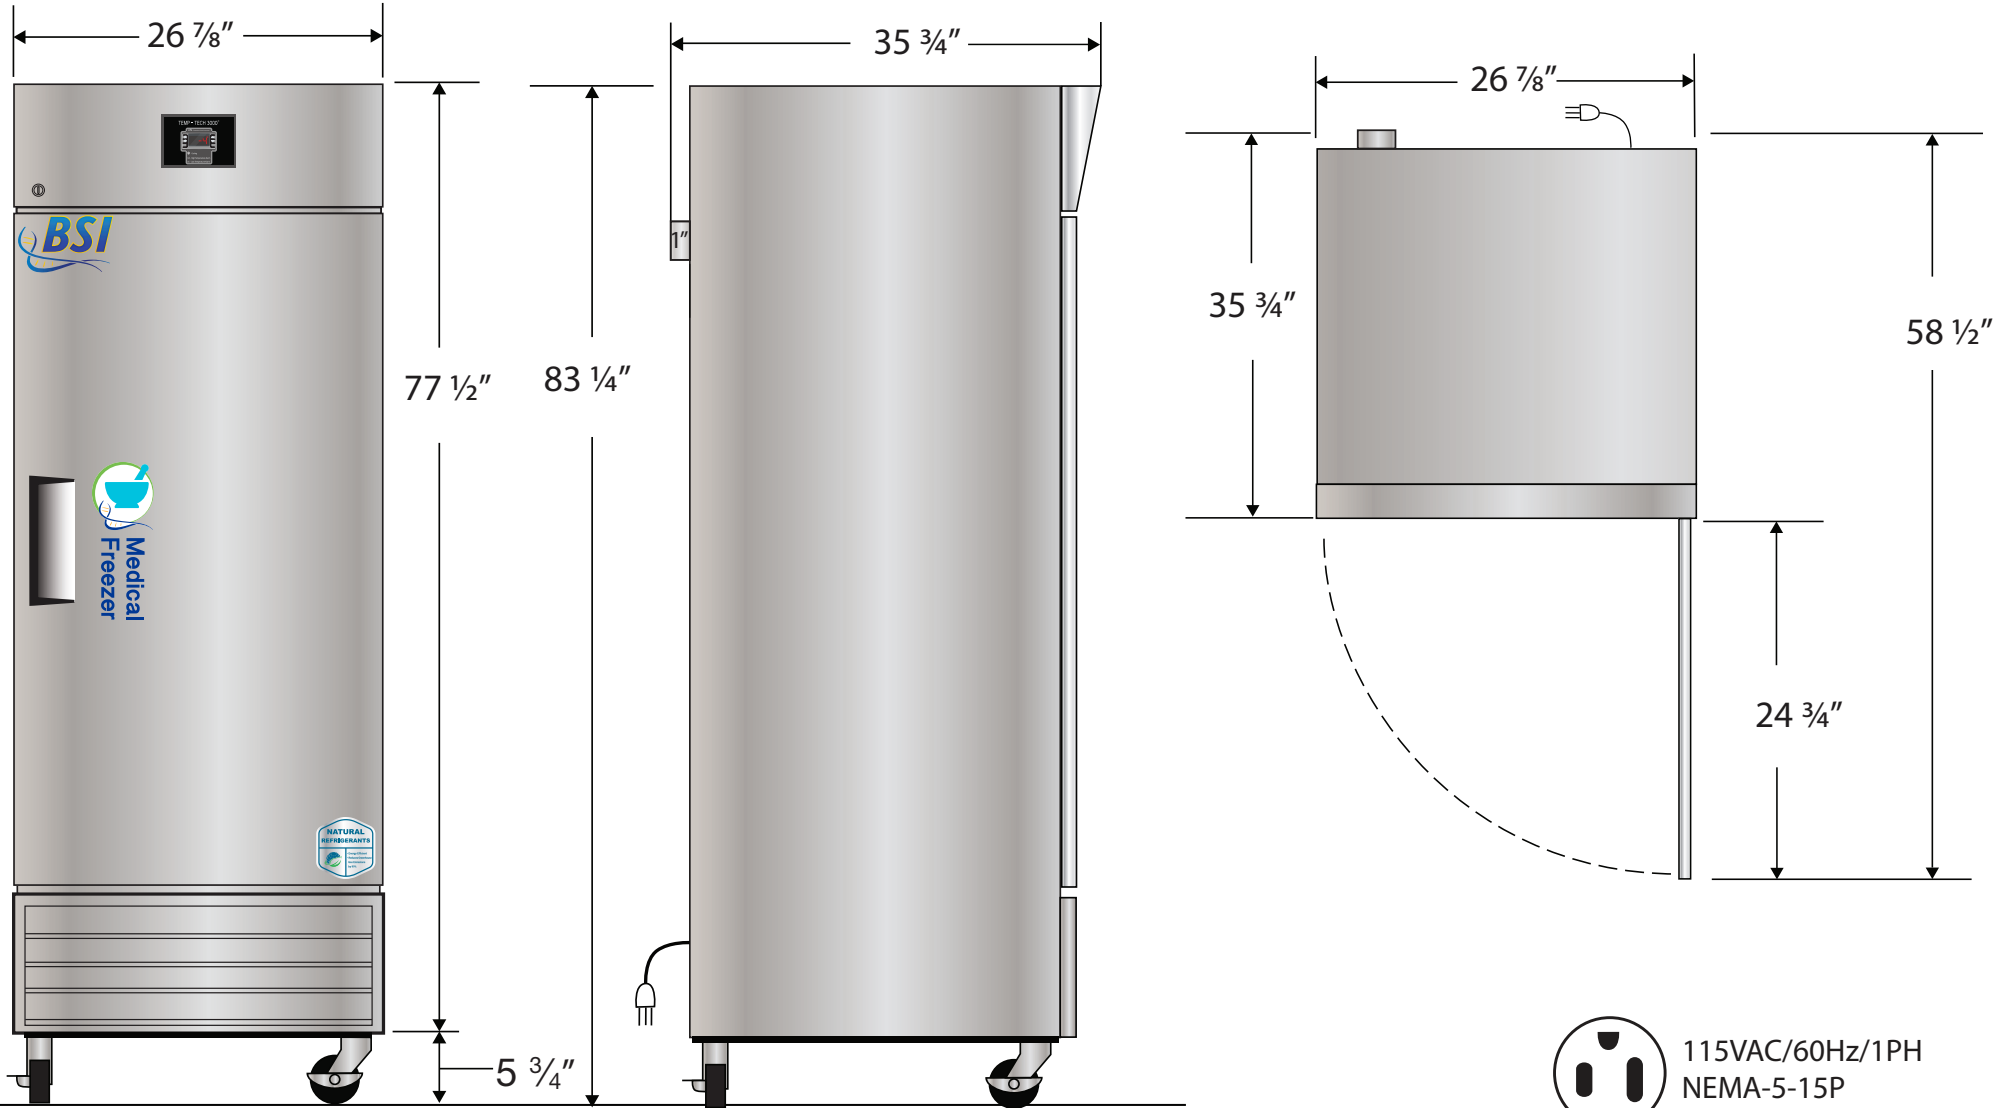

Exterior PH-BSI-HC-SSP-23FA

Front View

Side View

Top View

Cu. Ft	Defrost	Door	Int Door	Shelves	W"	D"	H"	Refrigerant	H.P.	Amps	Weight
23	Auto	1 Solid	0	3 Adj.	26 7/8	35 3/4	83 1/4	R290	3/4	8	295 lbs.