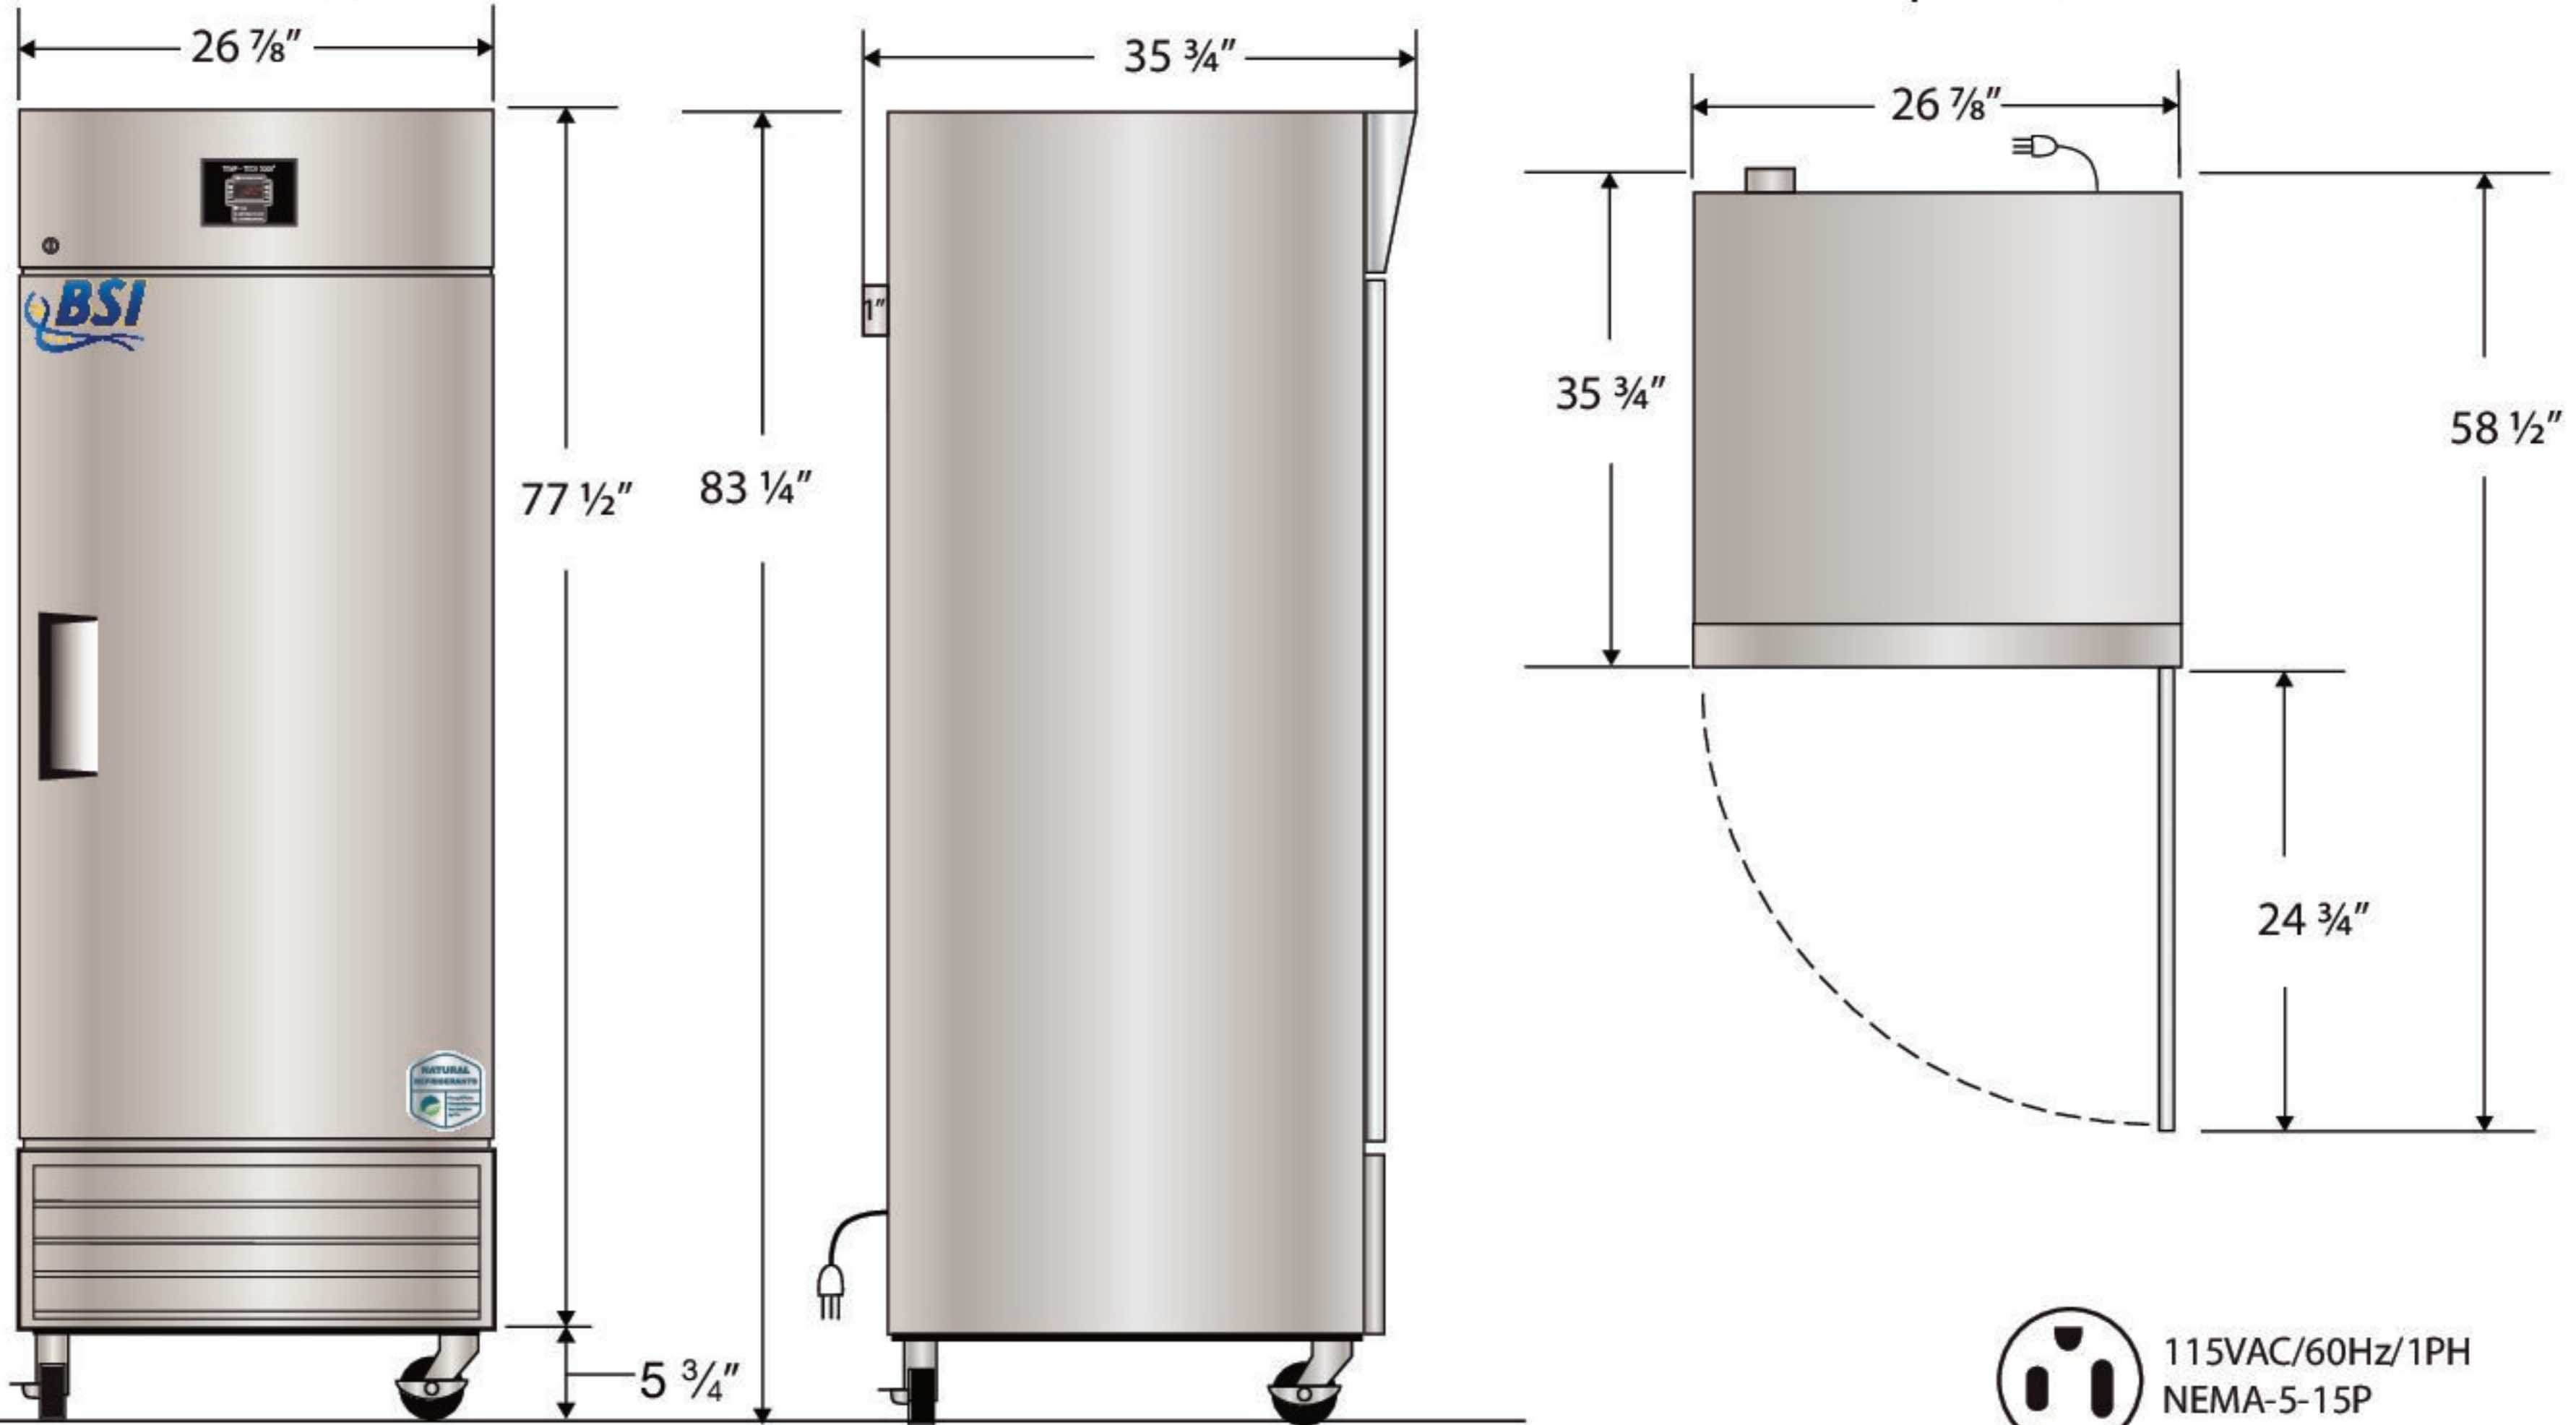

Exterior
BSI-HC-SSP-23FA

Front View

Side View

Top View

Cu. Ft	Defrost	Door	Int Door	Shelves	W"	D"	H"	Refrigerant	H.P.	Amps	Weight
23	Auto	1 Solid	0	3 Adj.	26 7/8	35 3/4	83 1/4	R290	3/4	8	295 lbs.