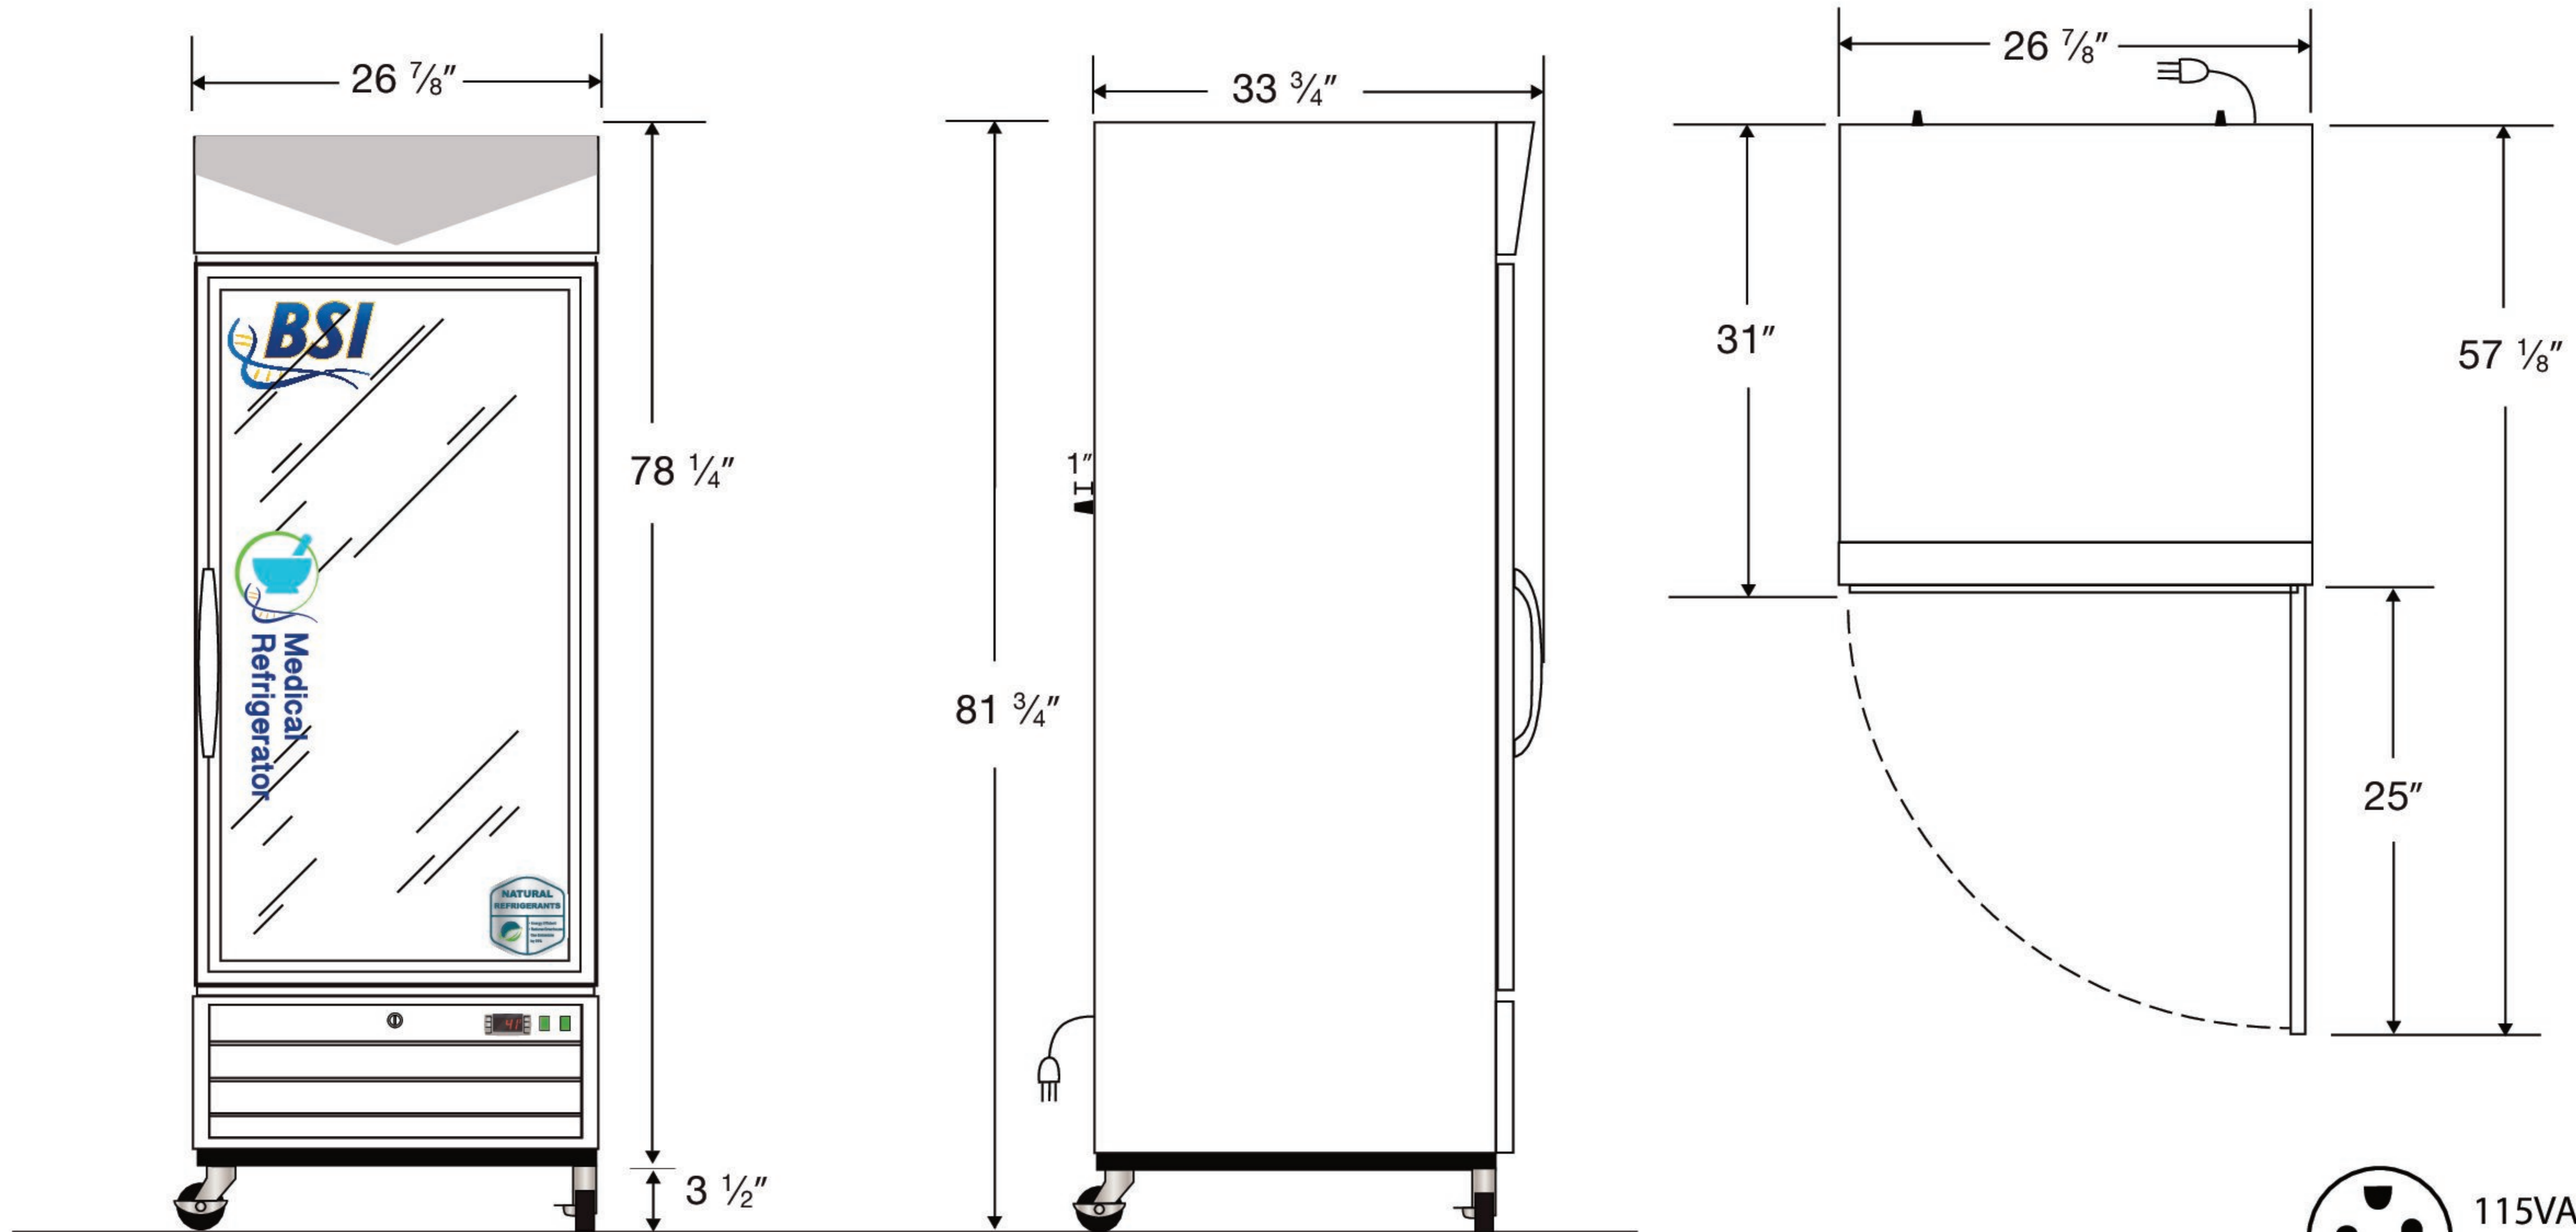

CUTSHEET

Exterior
PH-BSI-HC-S23G

Cu. Ft	Defrost	Door	Int Door	Shelves	W"	D"	H"	Refrigerant	H.P.	Amps	Weight
23	Cycle	1 Glass	0	4 Adj	26 7/8	34 3/4	81 3/4	R290	1/5	3	296 lbs.