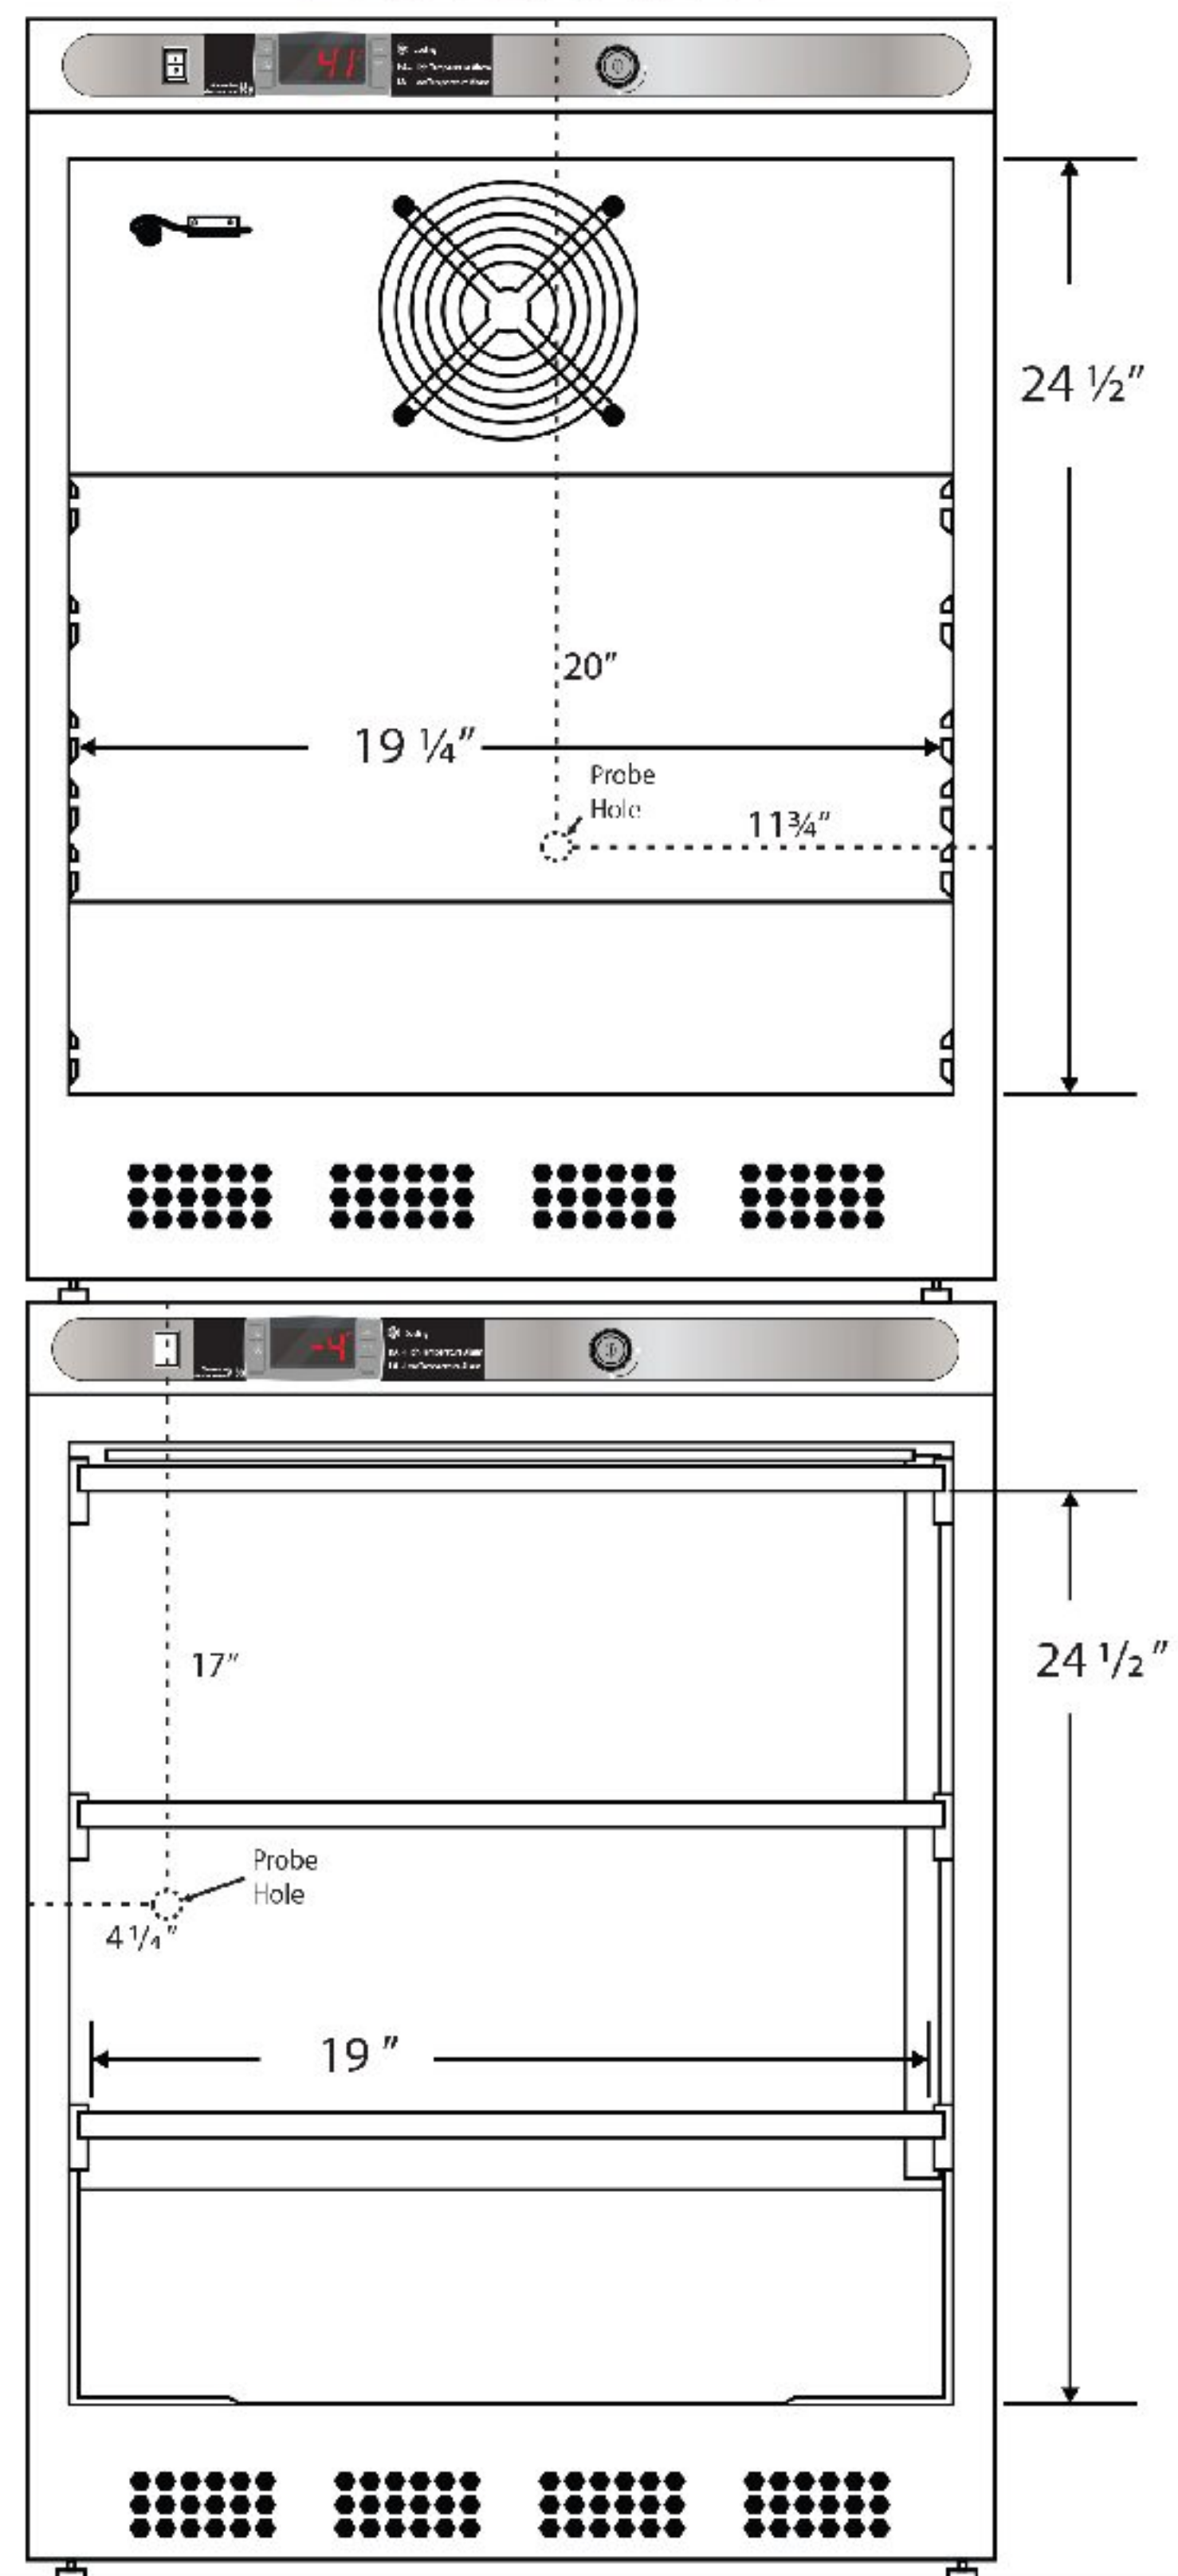

# Interior PH-BSI-HC-RFC9G

Front View

Side View

Compartment	Cu. Ft	Defrost	Door	Int Door	Shelves	Interior Dim.			Refrigerant	H.P.	Amps	Weight
						W"	D"	H"				
Refrigerator	4.6	Cycle	1 Glass	0	2 Adj/1 Fixed	19 1/4	17 1/4	24 1/2	R600a	1/8	1.74	200 lbs.
Freezer	4.2	Manual	1 Solid	0	2 Fixed	19	17 1/4	24 1/2		1/8	1.5	

Note: Interior dimensions are estimates and subject to change without notice