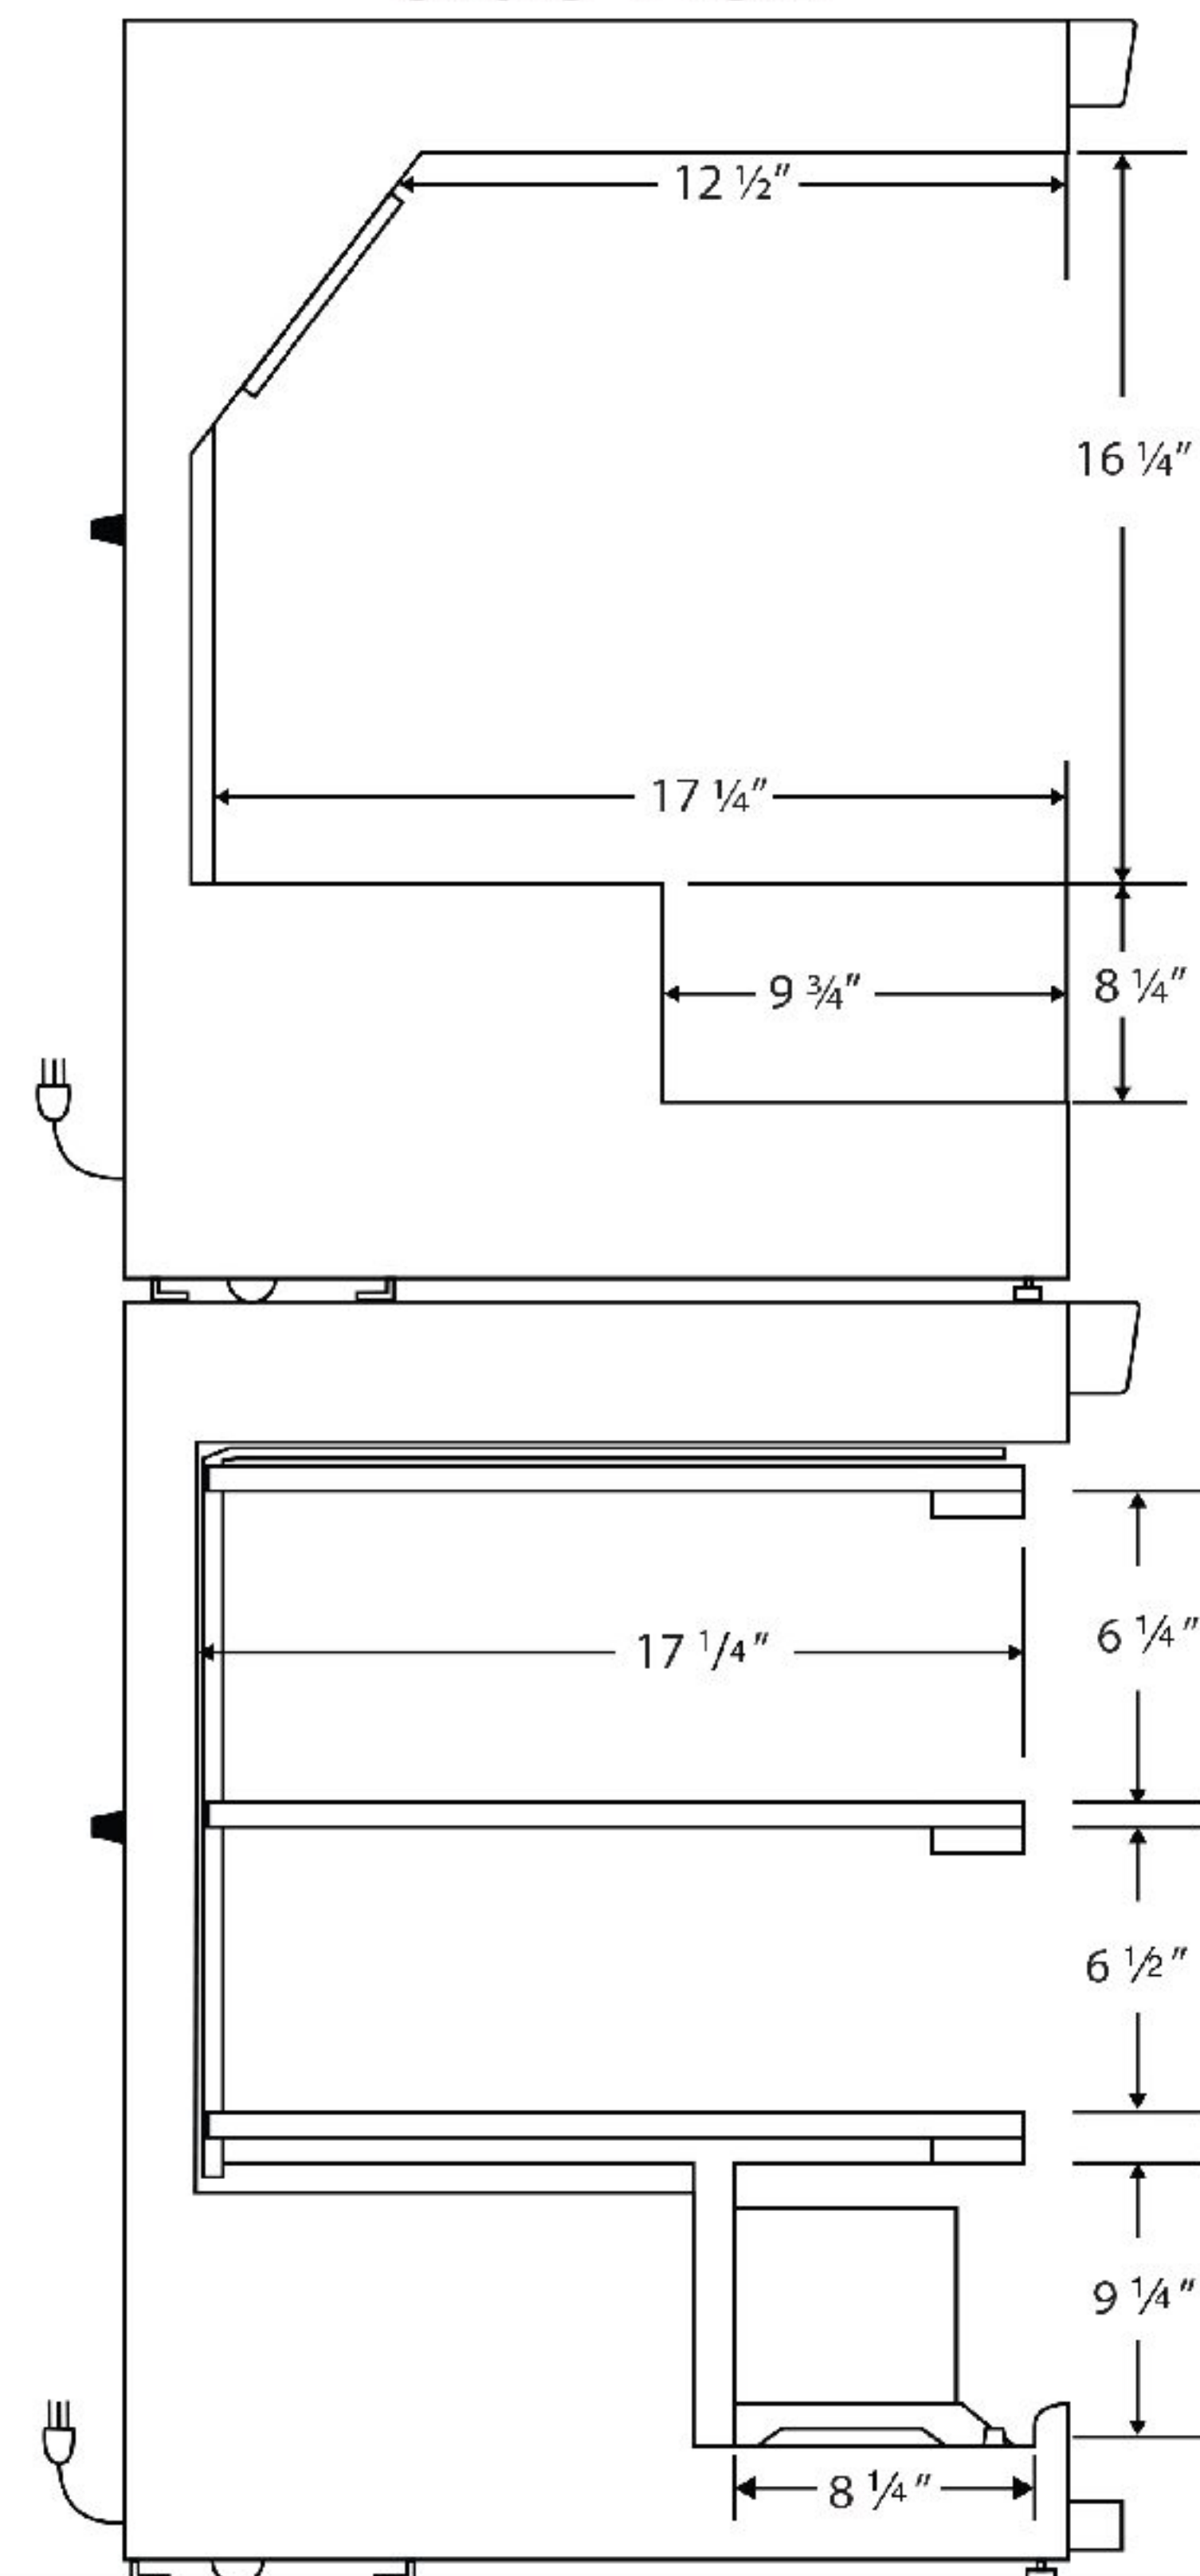

# Interior PH-BSI-HC-RFC9G

Front View

Side View

Compartment	Cu. Ft	Defrost	Door	Int Door	Shelves	Interior Dim.			Refrigerant	H.P.	Amps	Weight
						W"	D"	H"				
Refrigerator	4.6	Cycle	1 Glass	0	2 Adj/1 Fixed	19 1/4	17 1/4	24 1/2	R600a	1/8	1.74	200 lbs.
Freezer	4.2	Manual	1 Solid	0	2 Fixed	19	17 1/4	24 1/2		1/8	1.5	

Note: Interior dimensions are estimates and subject to change without notice