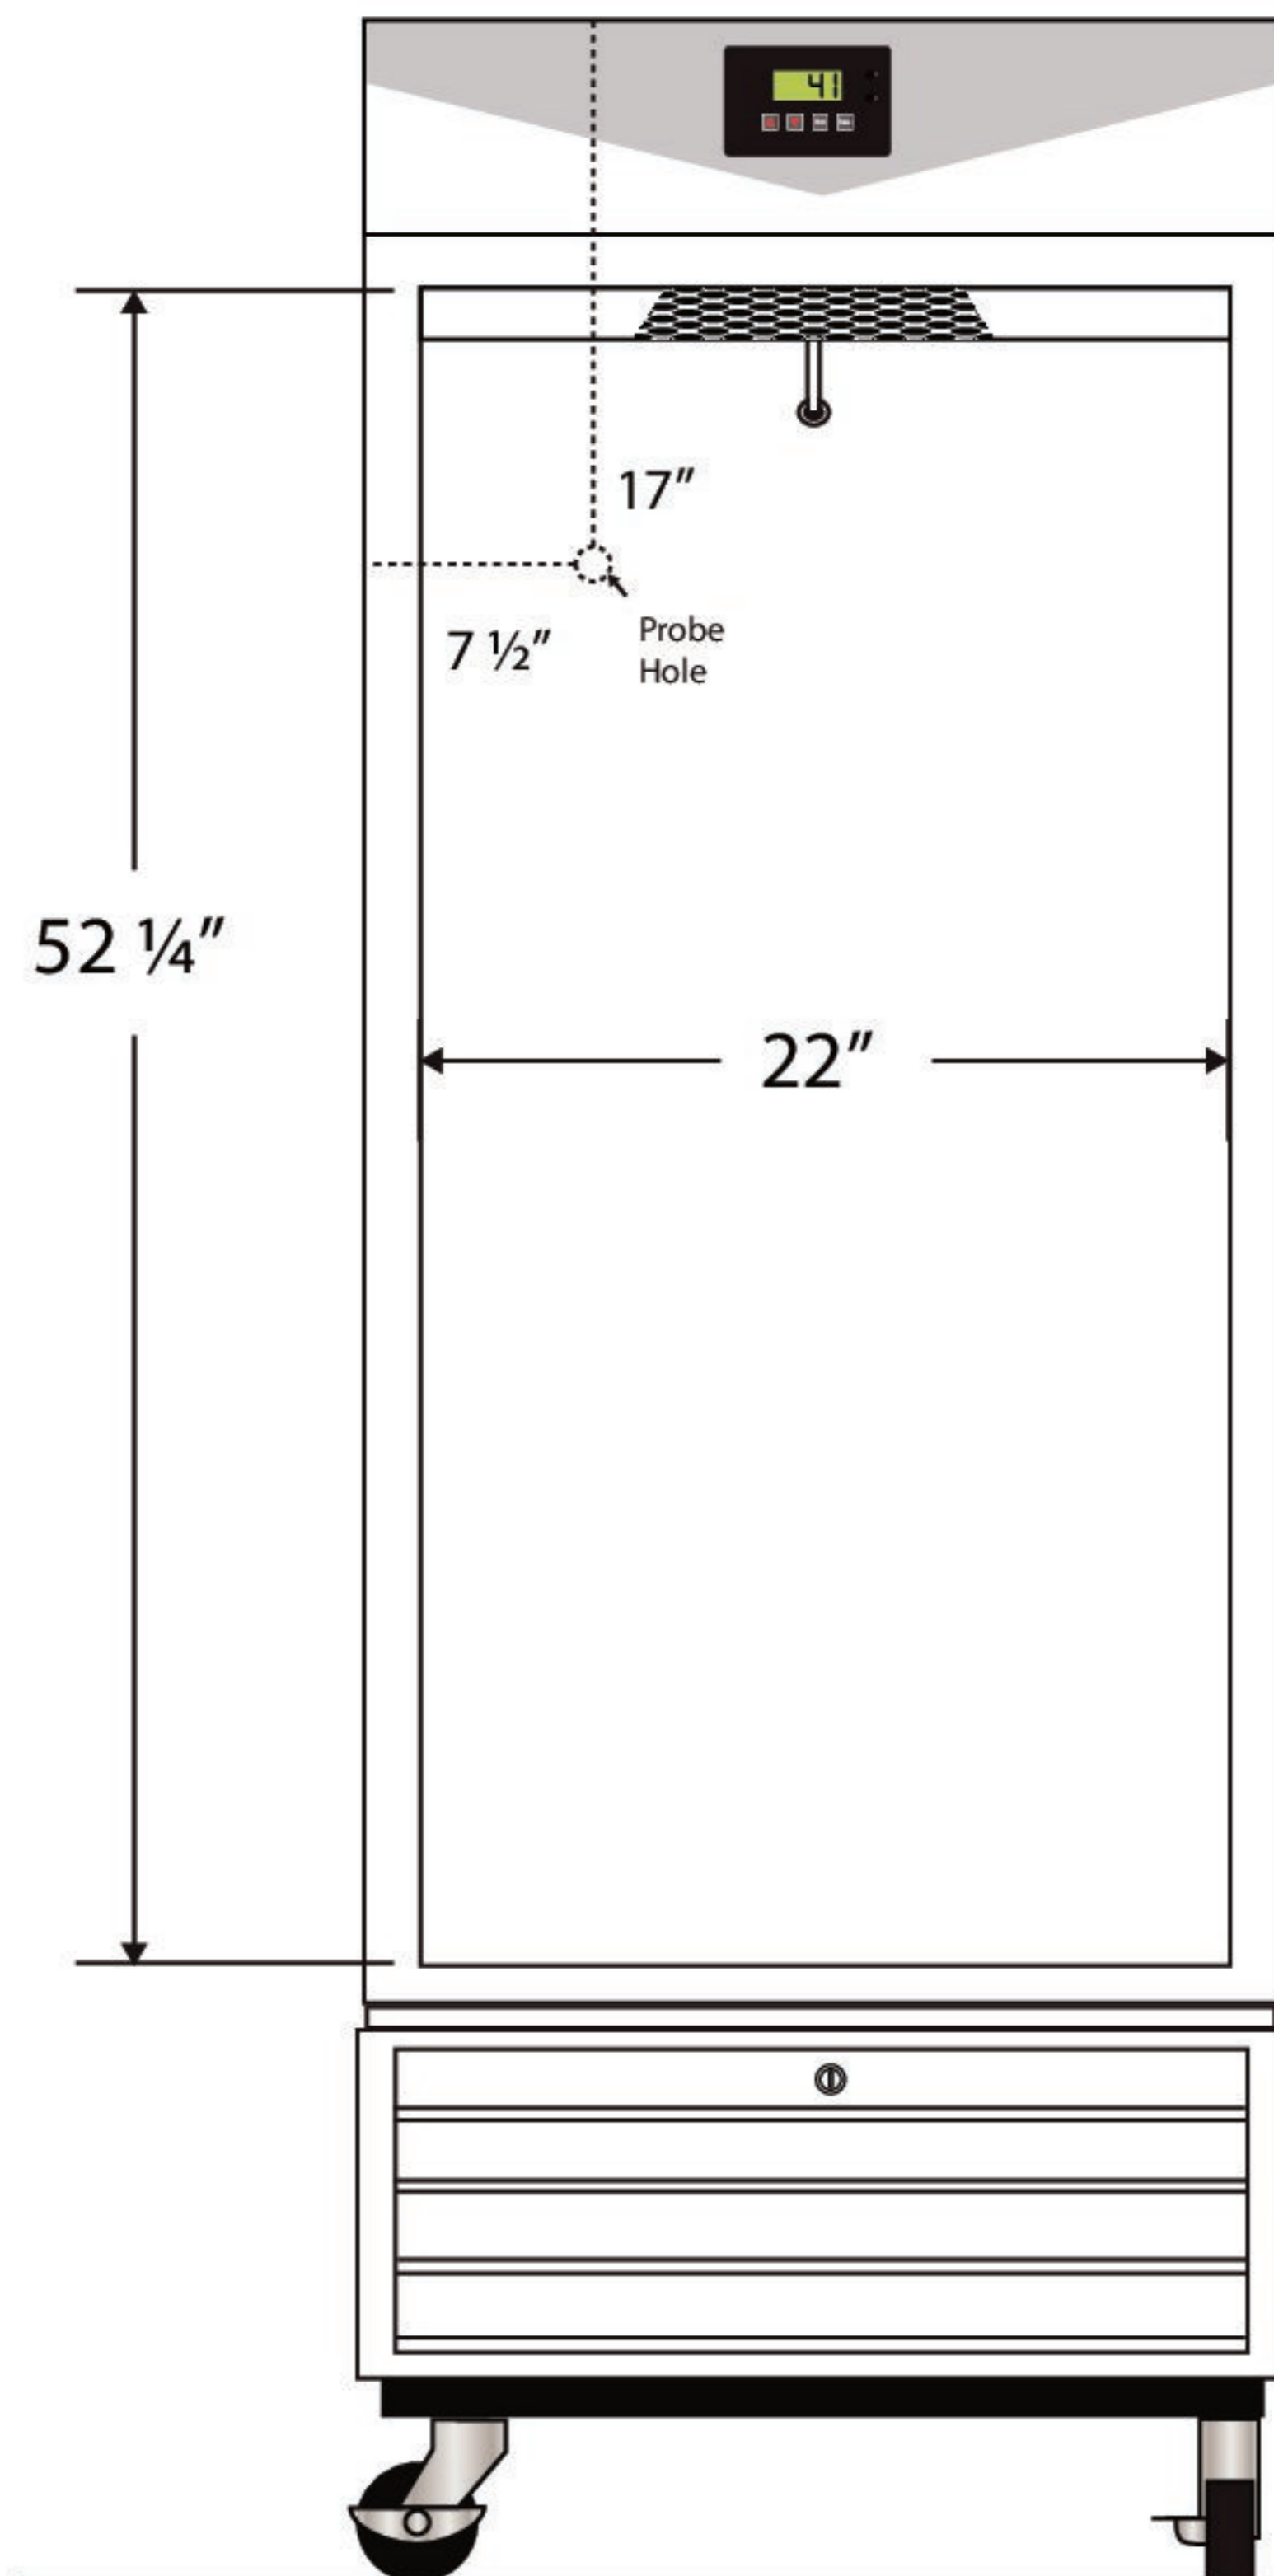

CUTSHEET

# Interior PH-BSI-HC-23S

Front View

Side View

Cu. Ft	Defrost	Door	Int Door	Shelves	Interior Dim.			Refrigerant	H.P.	Amps	Weight
					W"	D"	H"				
23	Cycle	1 Solid	0	6 Adj	22	25 1/4	52 1/2	R290	1/5	3	210 lbs.

Note: Interior dimensions are estimates and subject to change without notice