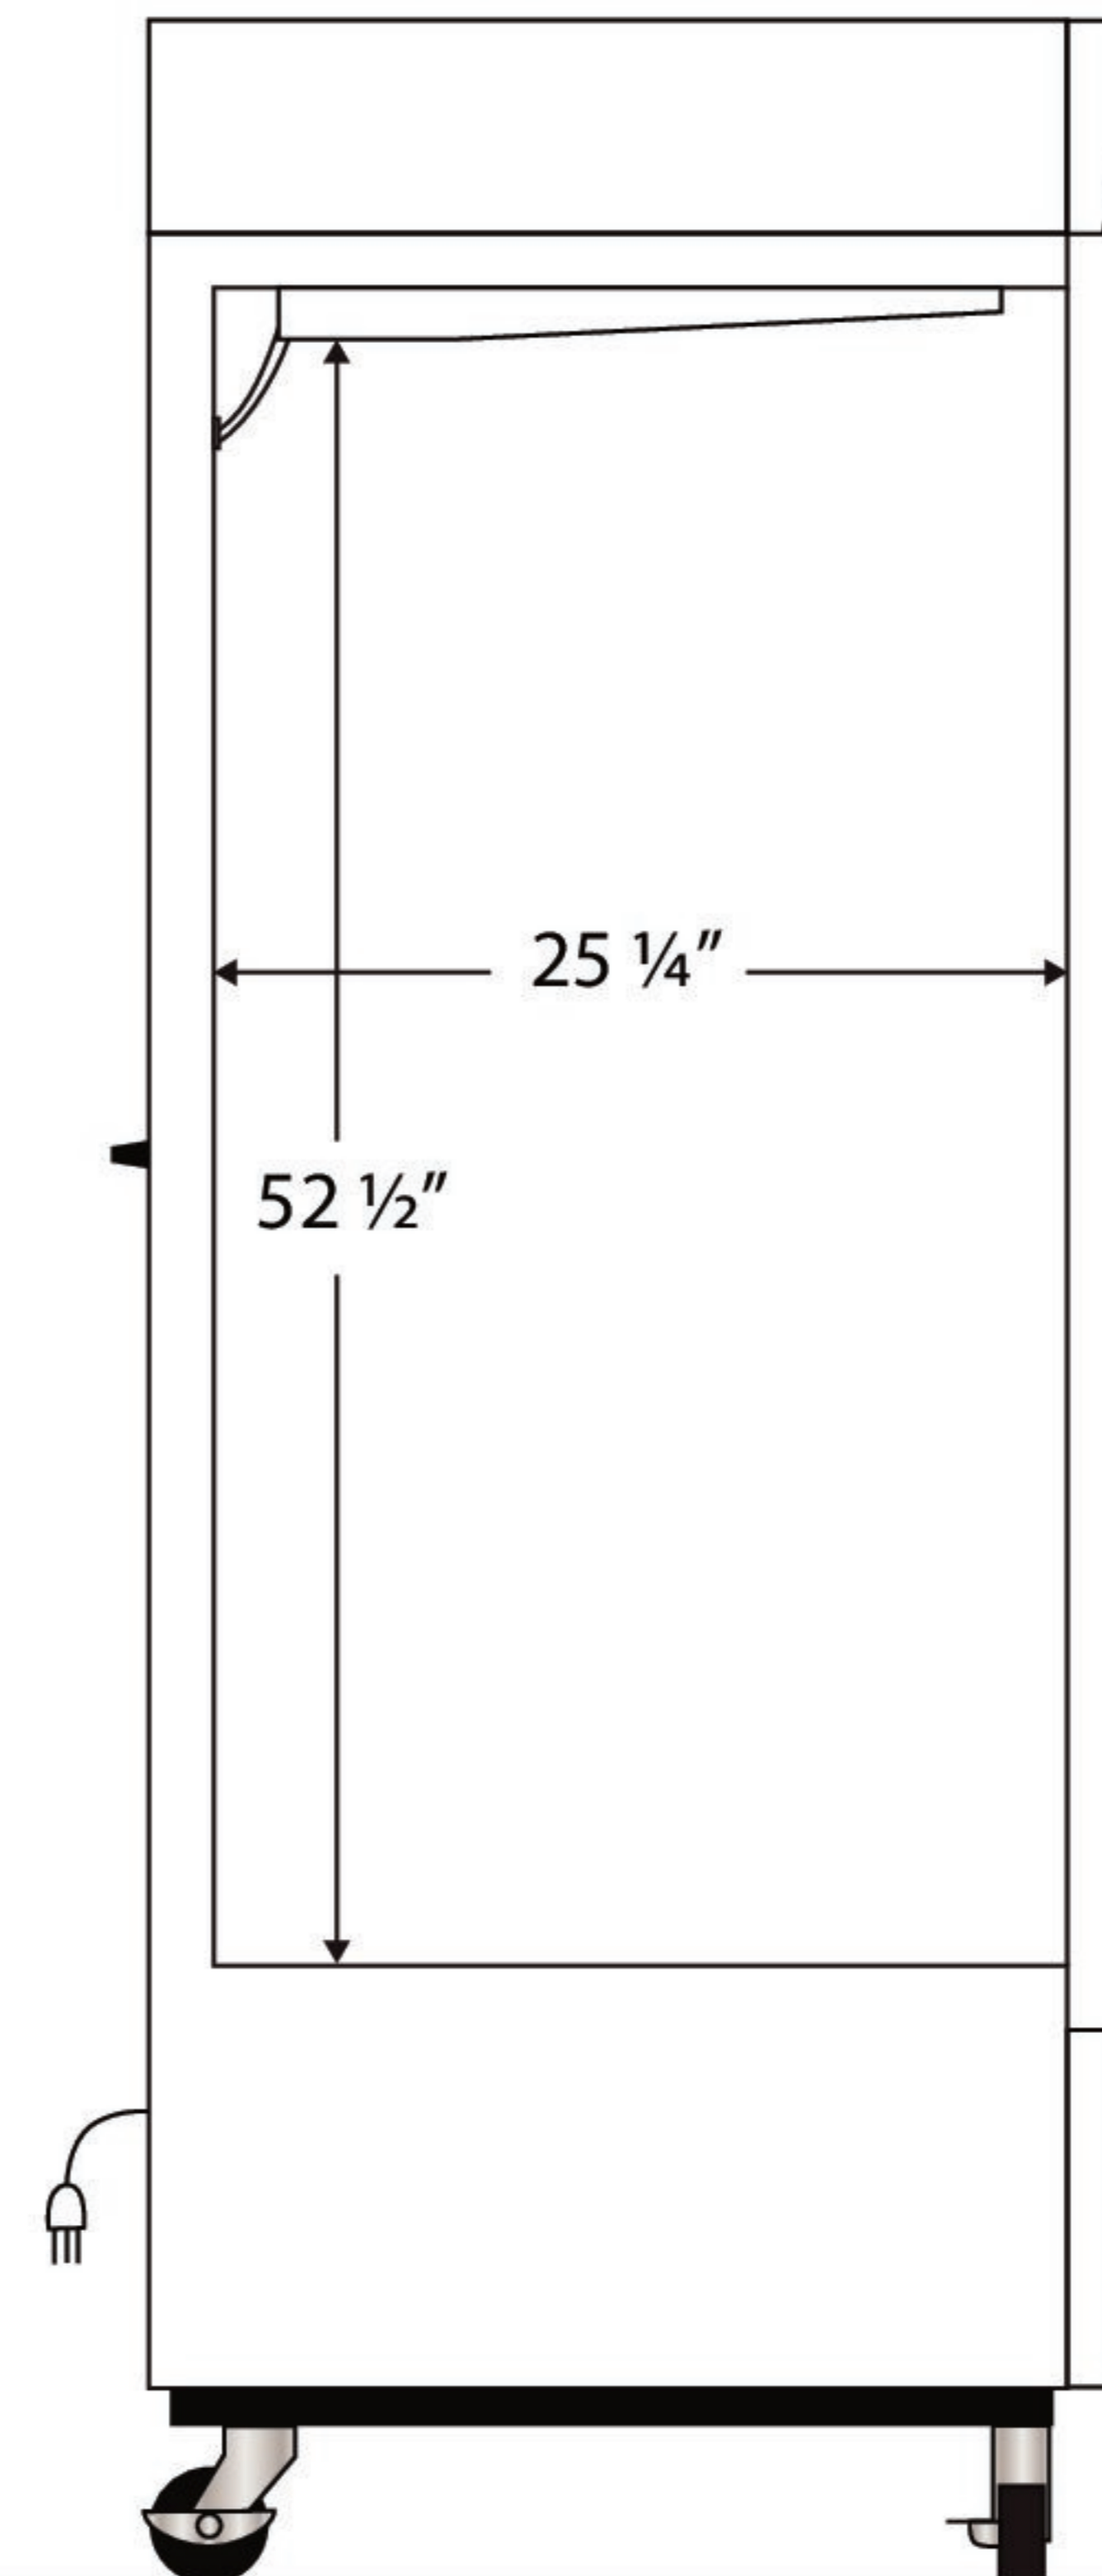

CUTSHEET

# Interior PH-BSI-HC-23S

Front View

Side View

Cu. Ft	Defrost	Door	Int Door	Shelves	Interior Dim.			Refrigerant	H.P.	Amps	Weight
					W"	D"	H"				
23	Cycle	1 Solid	0	6 Adj	22	25 1/4	52 1/2	R290	1/5	3	210 lbs.

Note: Interior dimensions are estimates and subject to change without notice