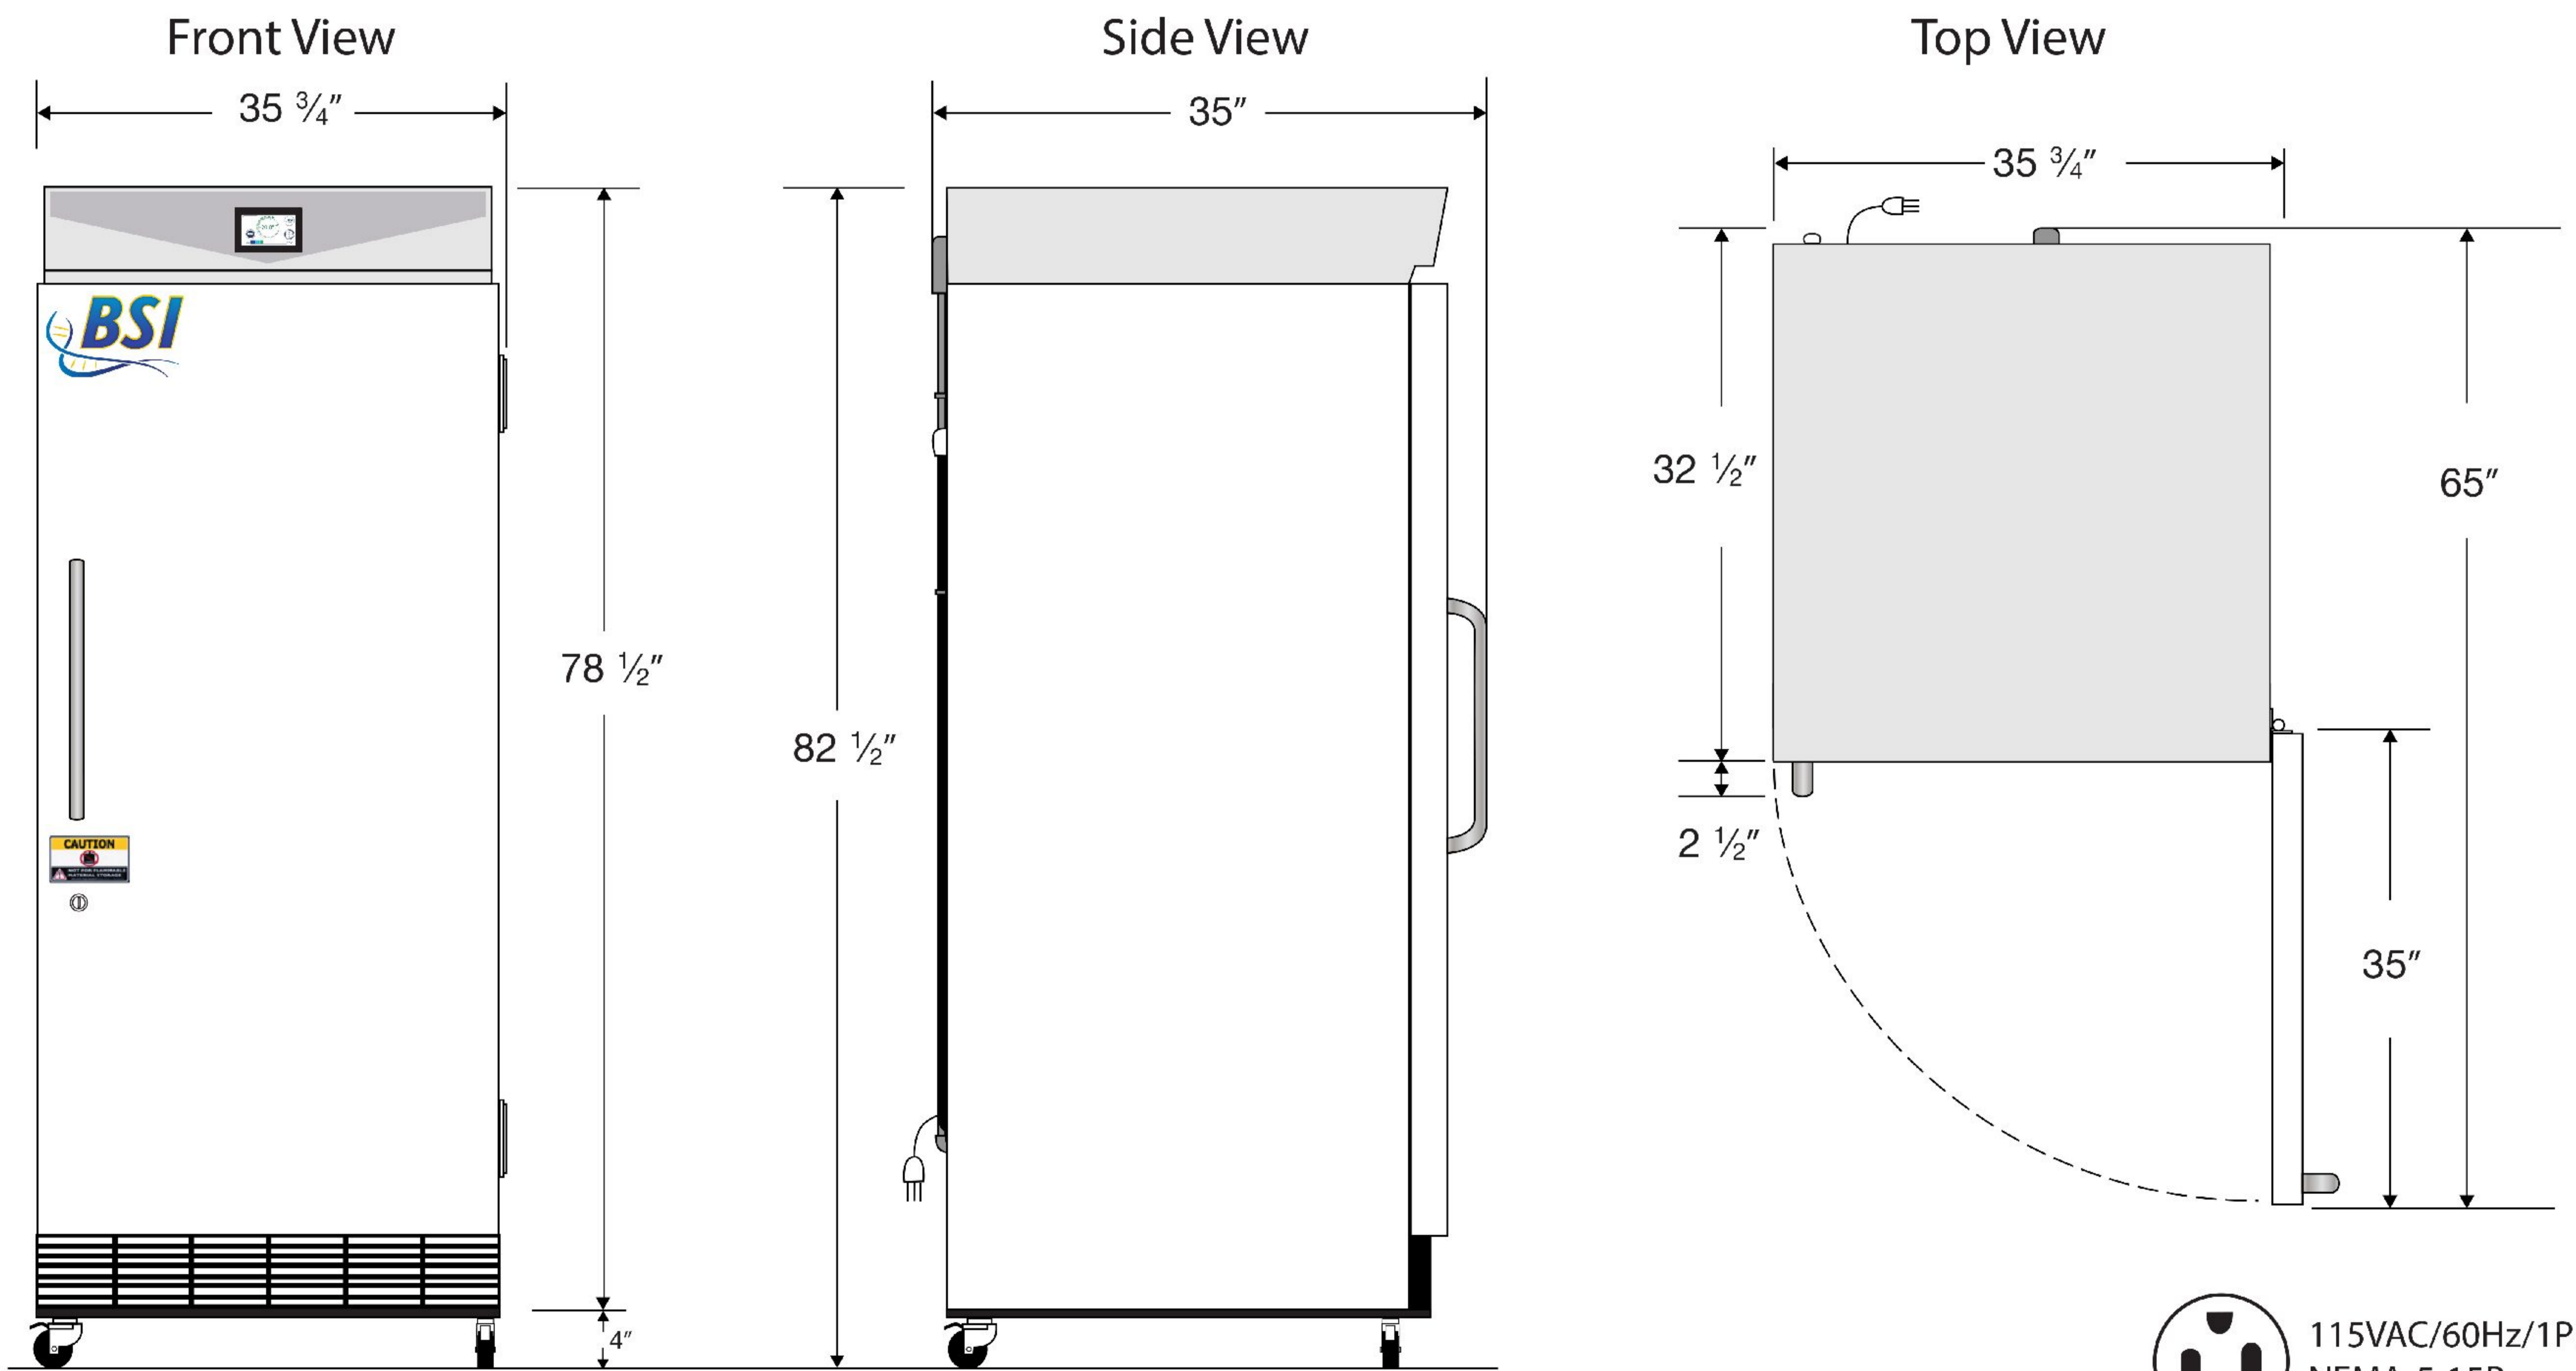

CUTSHEET

Exterior
BSI-MFP-30TS

Cu. Ft	Defrost	Door	Int Door	Shelves	W"	D"	H"	Refrigerant	H.P.	Amps	Weight
30	Manual	1 Solid	5	4 Fixed	35 3/4	35	82 1/2	R404a	1/3	6	432 lbs.