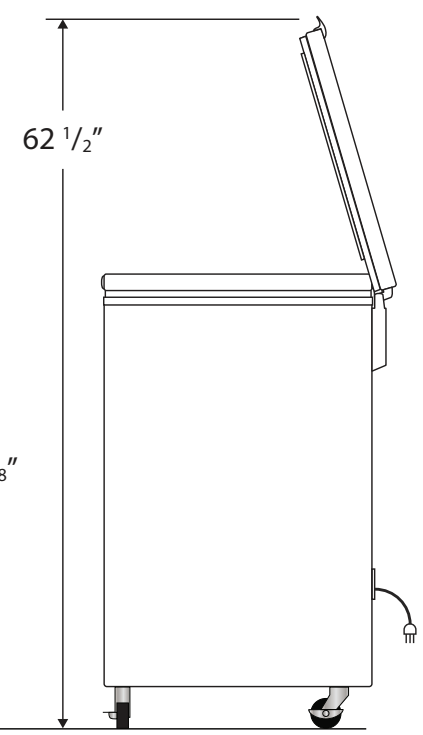

Exterior BSI-MFP-15-C

Front View

Side View

Top View

115VAC/60Hz/1PH
NEMA-5-15P

Cu. Ft	Defrost	Door	Int Door	Shelves	W"	D"	H"	Refrigerant	H.P.	Amps	Weight
15	Manual	1 Solid	0	2 Baskets	56	29 1/2	35 1/8	R600a	1/4	5	137 lbs.