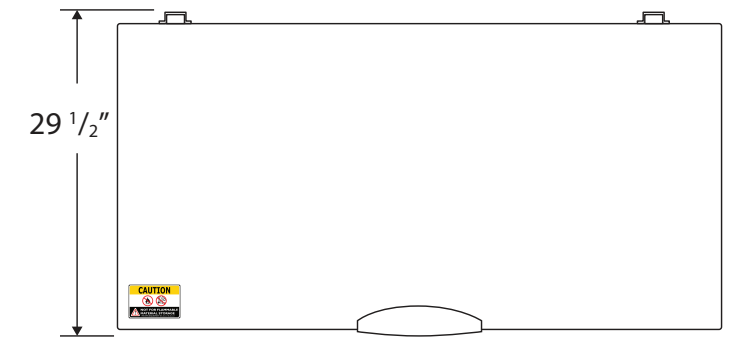

Exterior BSI-MFP-15-C

Front View

Side View

Top View

115VAC/60Hz/1PH
NEMA-5-15P

Cu. Ft	Defrost	Door	Int Door	Shelves	W"	D"	H"	Refrigerant	H.P.	Amps	Weight
15	Manual	1 Solid	0	2 Baskets	56	29 1/2	35 1/8	R600a	1/4	5	137 lbs.