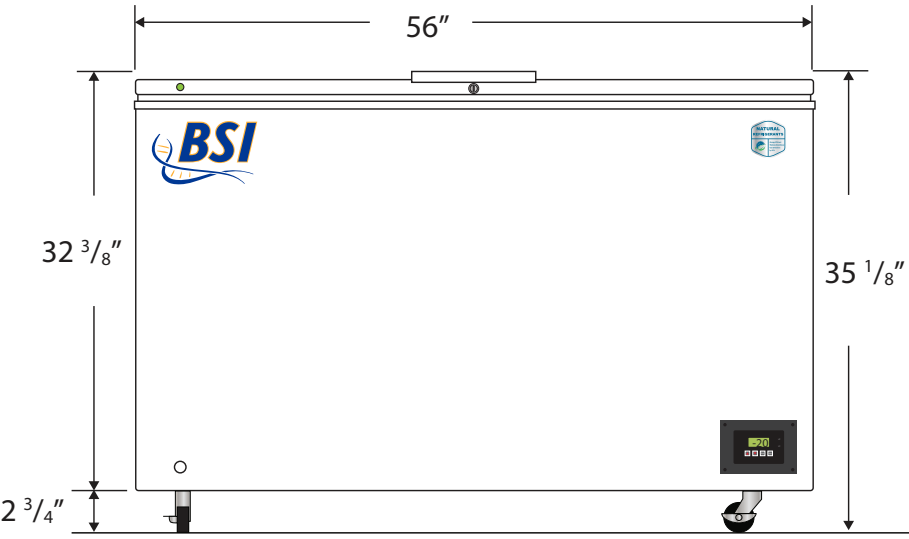

Exterior BSI-MFP-15-C

Front View

Side View

Top View

115VAC/60Hz/1PH
NEMA-5-15P

Cu. Ft	Defrost	Door	Int Door	Shelves	W"	D"	H"	Refrigerant	H.P.	Amps	Weight
15	Manual	1 Solid	0	2 Baskets	56	29 1/2	35 1/8	R600a	1/4	5	137 lbs.