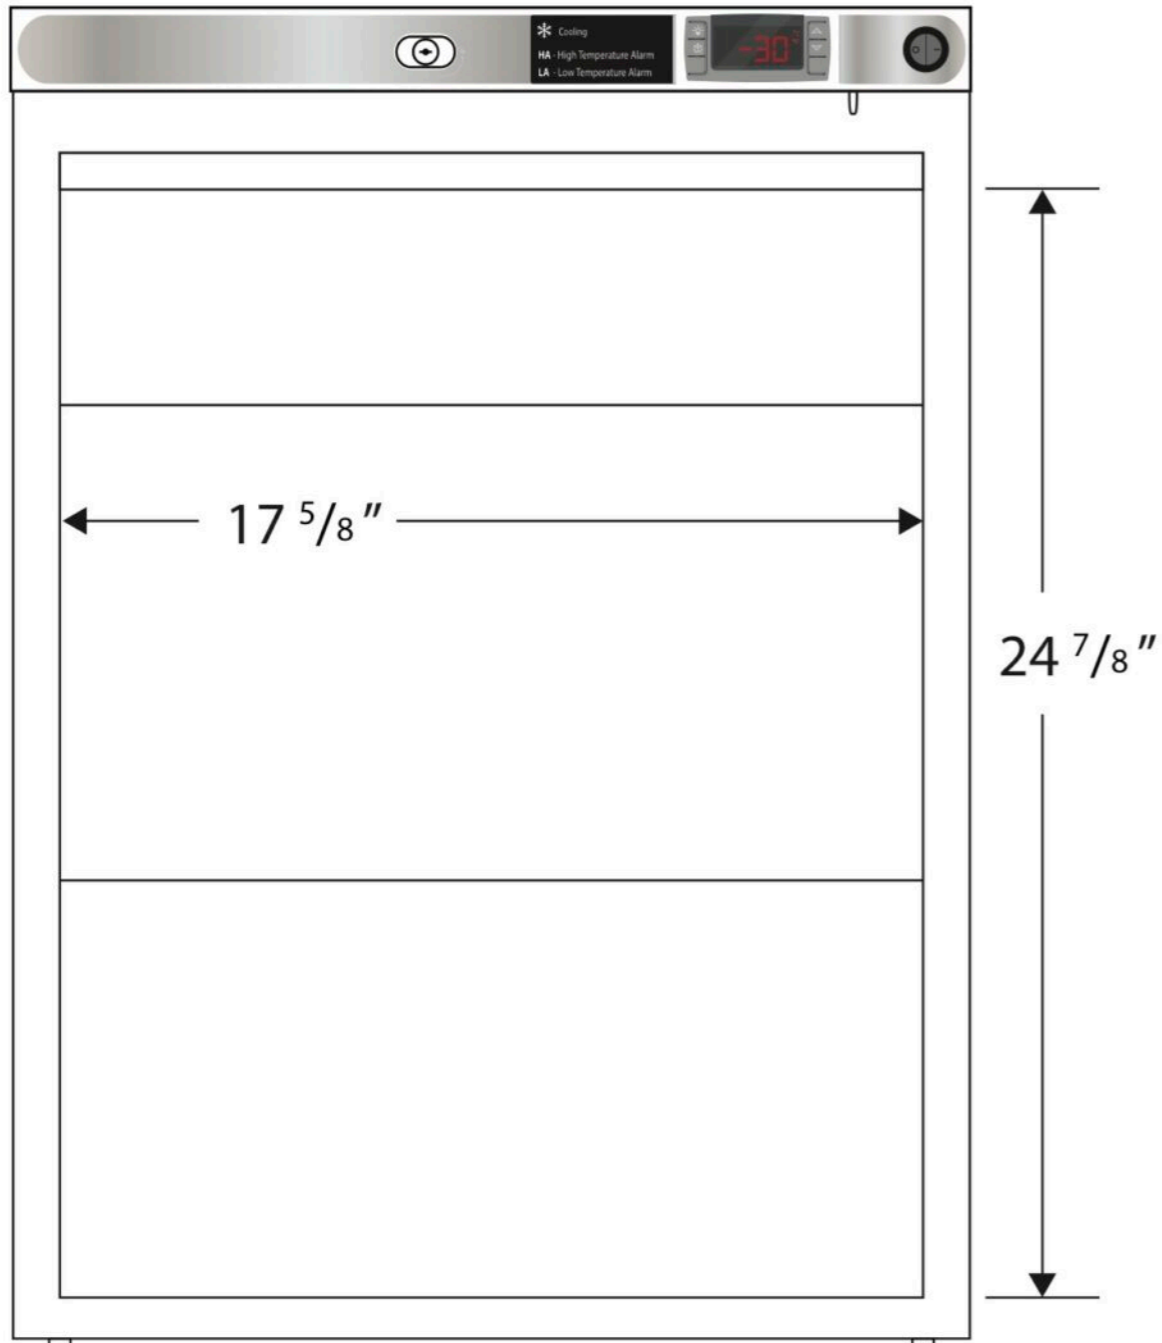

Interior BSI-HC-UCFS-0430

CUTSHEET

Front View

Side View

Cu. Ft	Defrost	Door	Int Door	Shelves	Interior Dim.			Refrigerant	H.P.	Amps	Weight
					W"	D"	H"				
4	Manual	1 Solid	0	3 Adj +Footed Bottom	17 5/8	15 7/8	24 7/8	R290	1/4	2.2	93 lbs.

Note: Interior dimensions are estimates and subject to change without notice