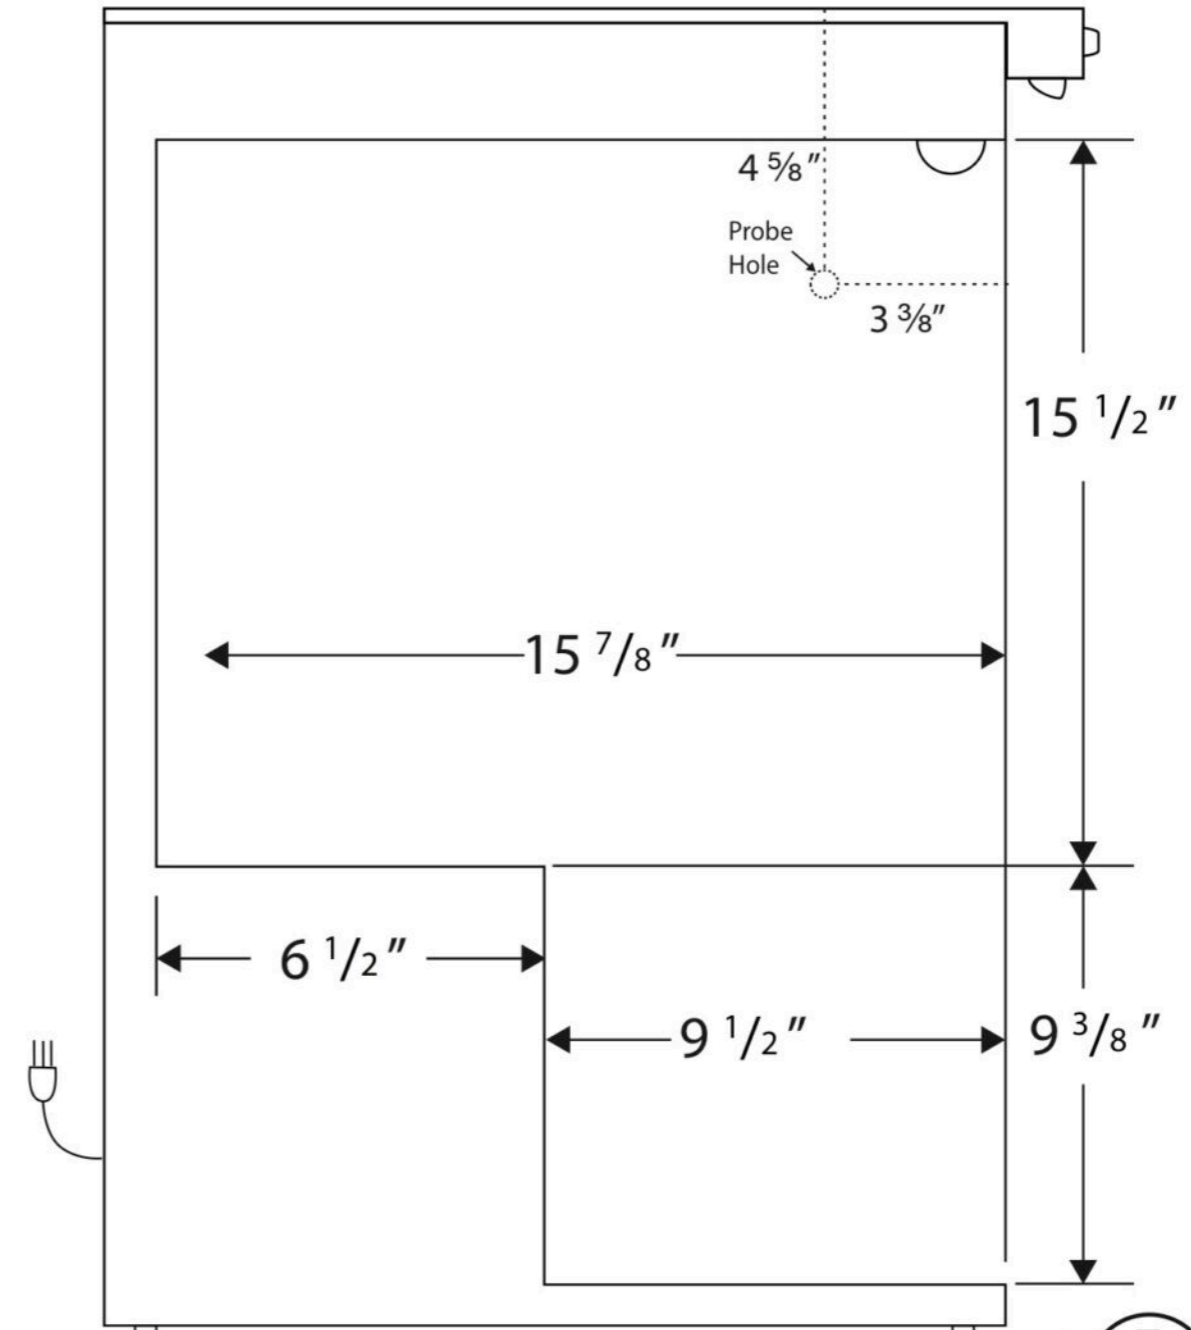

Interior BSI-HC-UCFS-0430

CUTSHEET

Front View

Side View

Cu. Ft	Defrost	Door	Int Door	Shelves	Interior Dim.			Refrigerant	H.P.	Amps	Weight
					W"	D"	H"				
4	Manual	1 Solid	0	3 Adj +Footed Bottom	17 5/8	15 7/8	24 7/8	R290	1/4	2.2	93 lbs.

Note: Interior dimensions are estimates and subject to change without notice