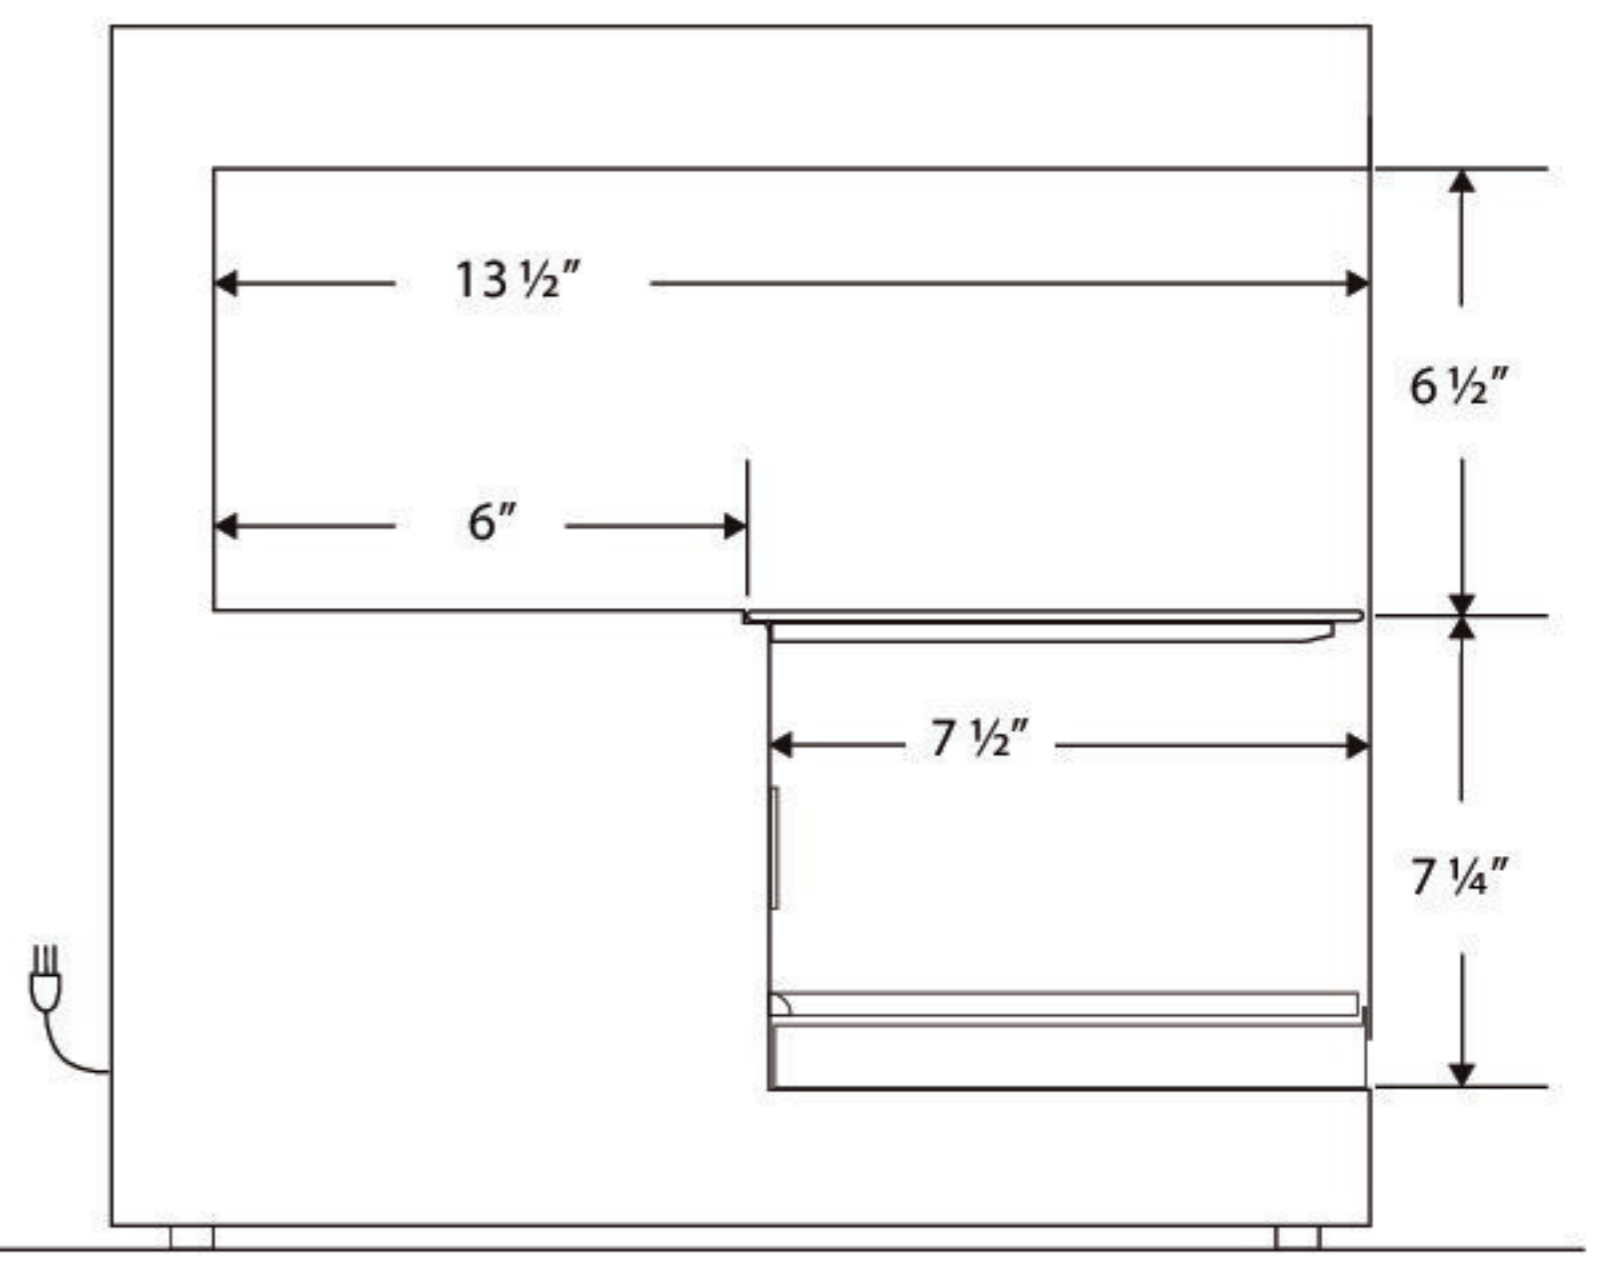

Interior BSI-HC-UCFS-0220M

Front View

Side View

Cu. Ft	Defrost	Door	Int Door	Shelves	Interior Dim.			Refrigerant	H.P.	Amps	Weight
					W"	D"	H"				
1.5	Manual	1 Solid	0	1 Fixed	14 1/8	13 1/2	13 3/4	R600a	1/10	1.1	46 lbs.

Note: Interior dimensions are estimates and subject to change without notice.