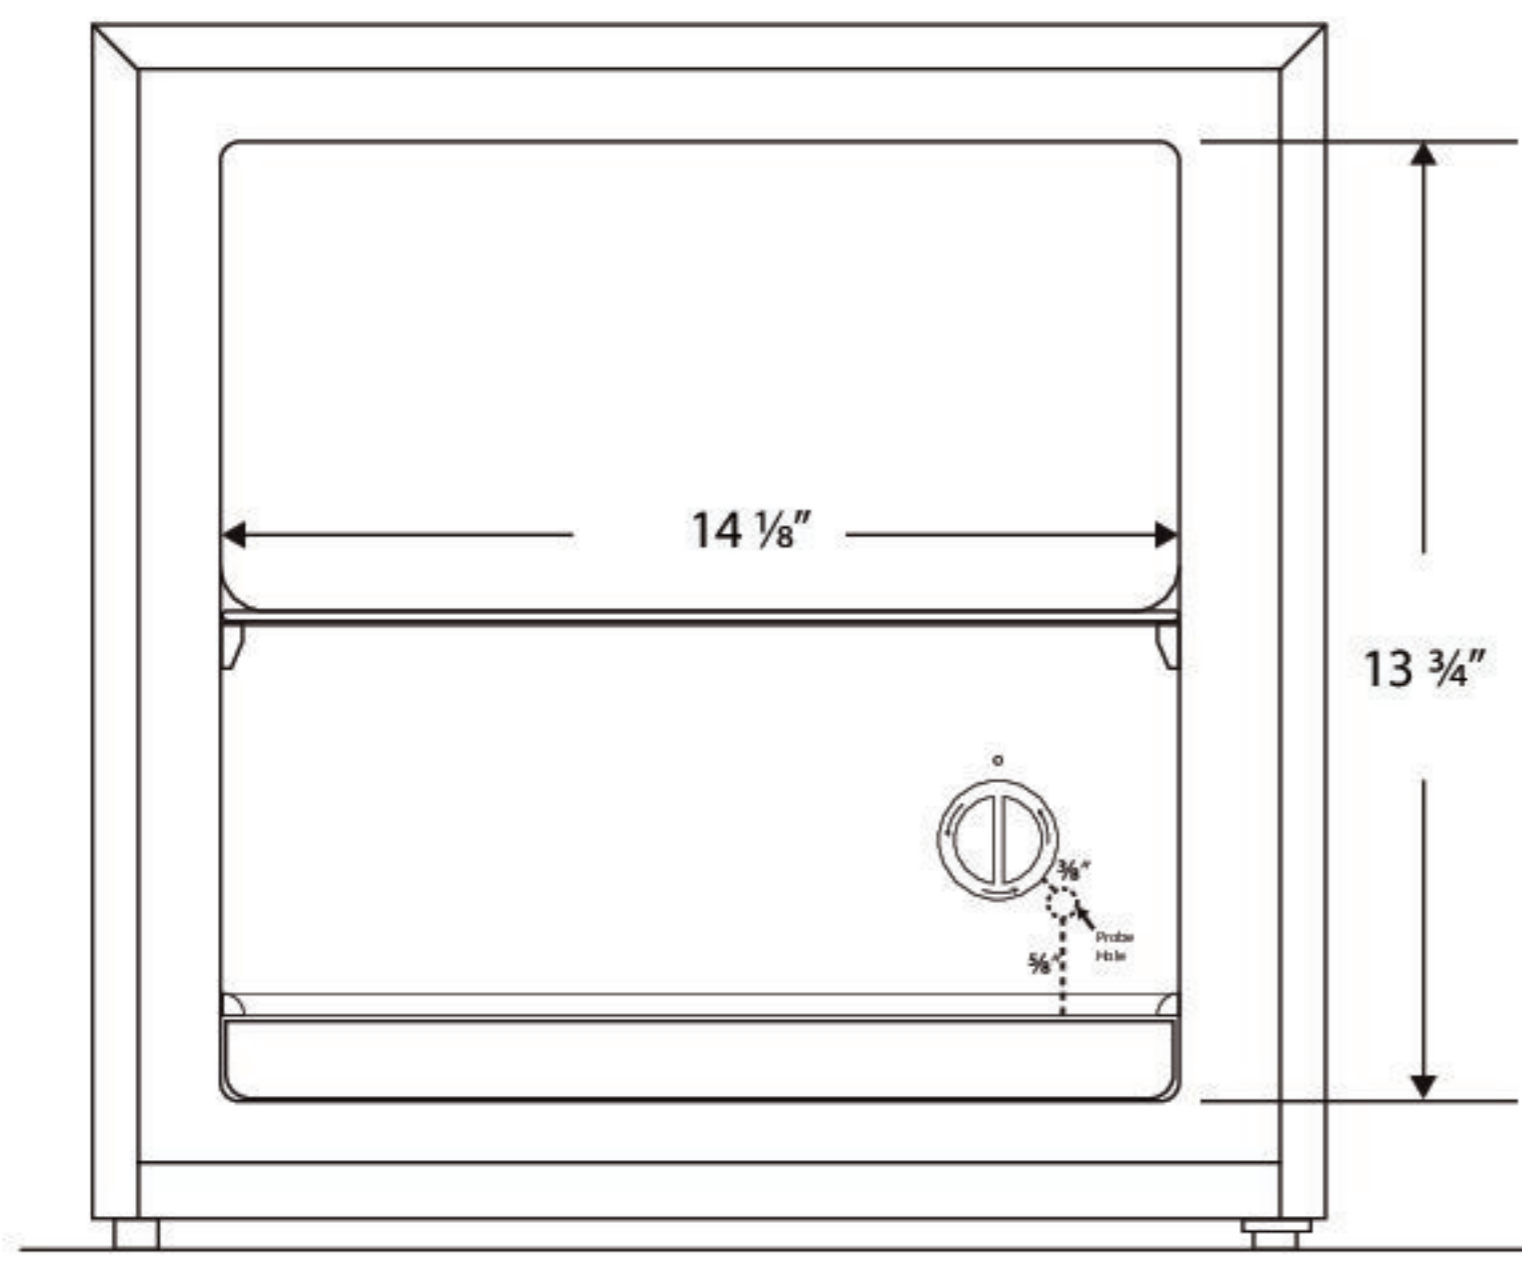

Interior BSI-HC-UCFS-0220M

Front View

Side View

Cu. Ft	Defrost	Door	Int Door	Shelves	Interior Dim.			Refrigerant	H.P.	Amps	Weight
					W"	D"	H"				
1.5	Manual	1 Solid	0	1 Fixed	14 1/8	13 1/2	13 3/4	R600a	1/10	1.1	46 lbs.

Note: Interior dimensions are estimates and subject to change without notice.