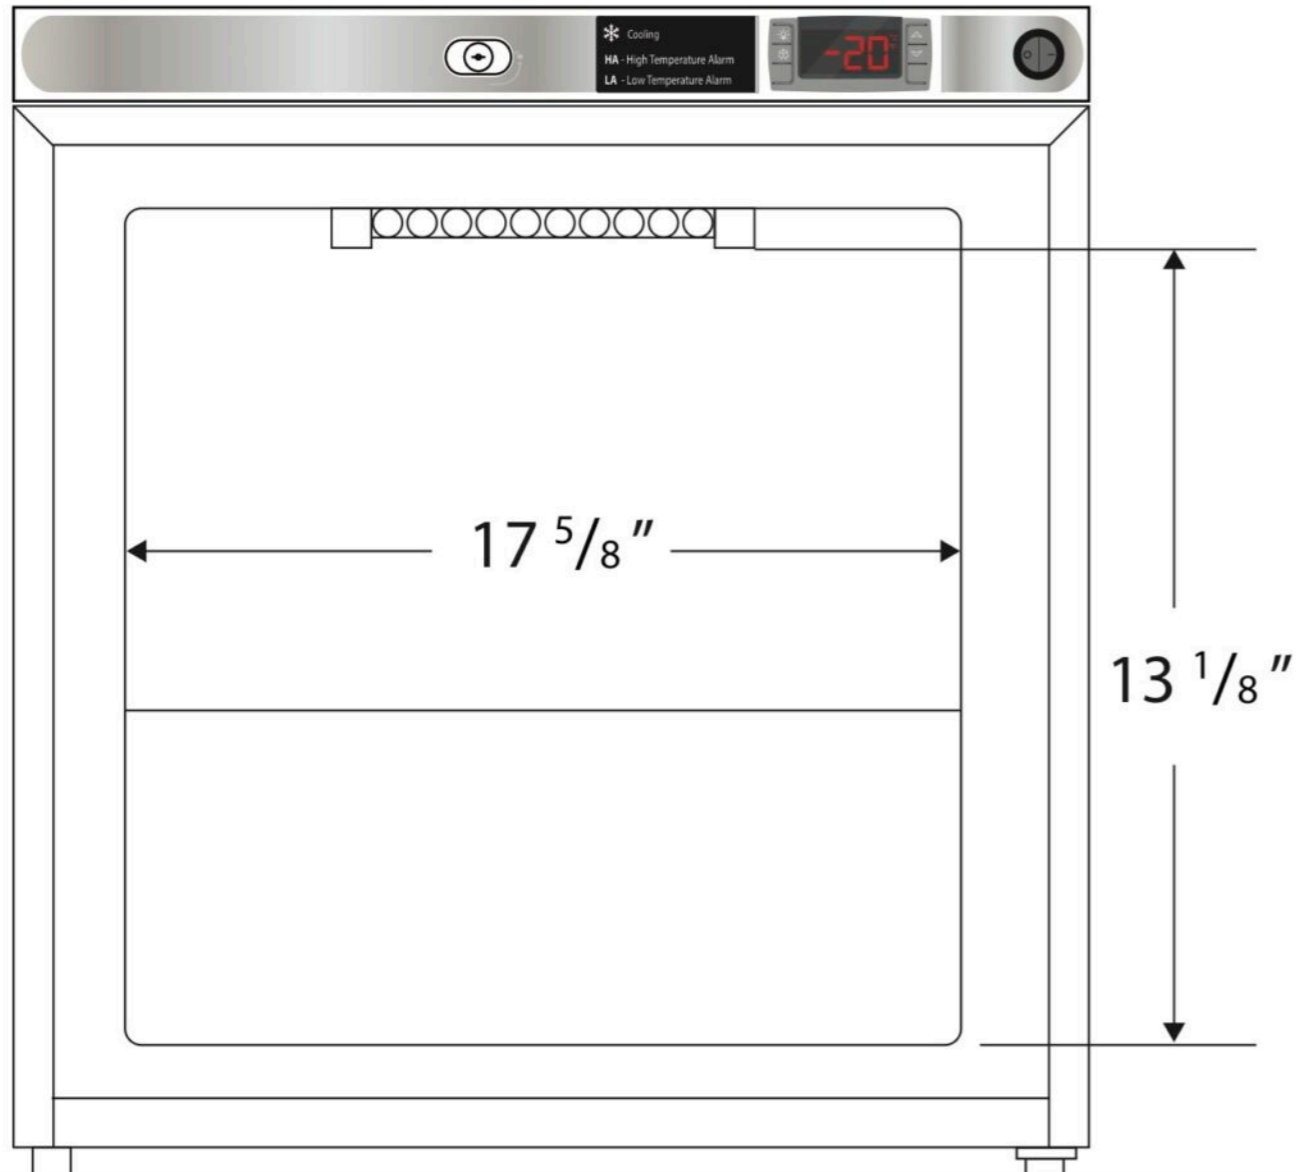

Interior
BSI-HC-UCFS-0120

CUTSHEET

Front View

Side View

Cu. Ft	Defrost	Door	Int Door	Shelves	Interior Dim.			Refrigerant	H.P.	Amps	Weight
					W"	D"	H"				
1.7	Manual	1 Solid (Reversible)	0	2 Adj +Footed Bottom	17 5/8	16	13 1/8	R600a	1/8	1	80 lbs.

Note: Interior dimensions are estimates and subject to change without notice