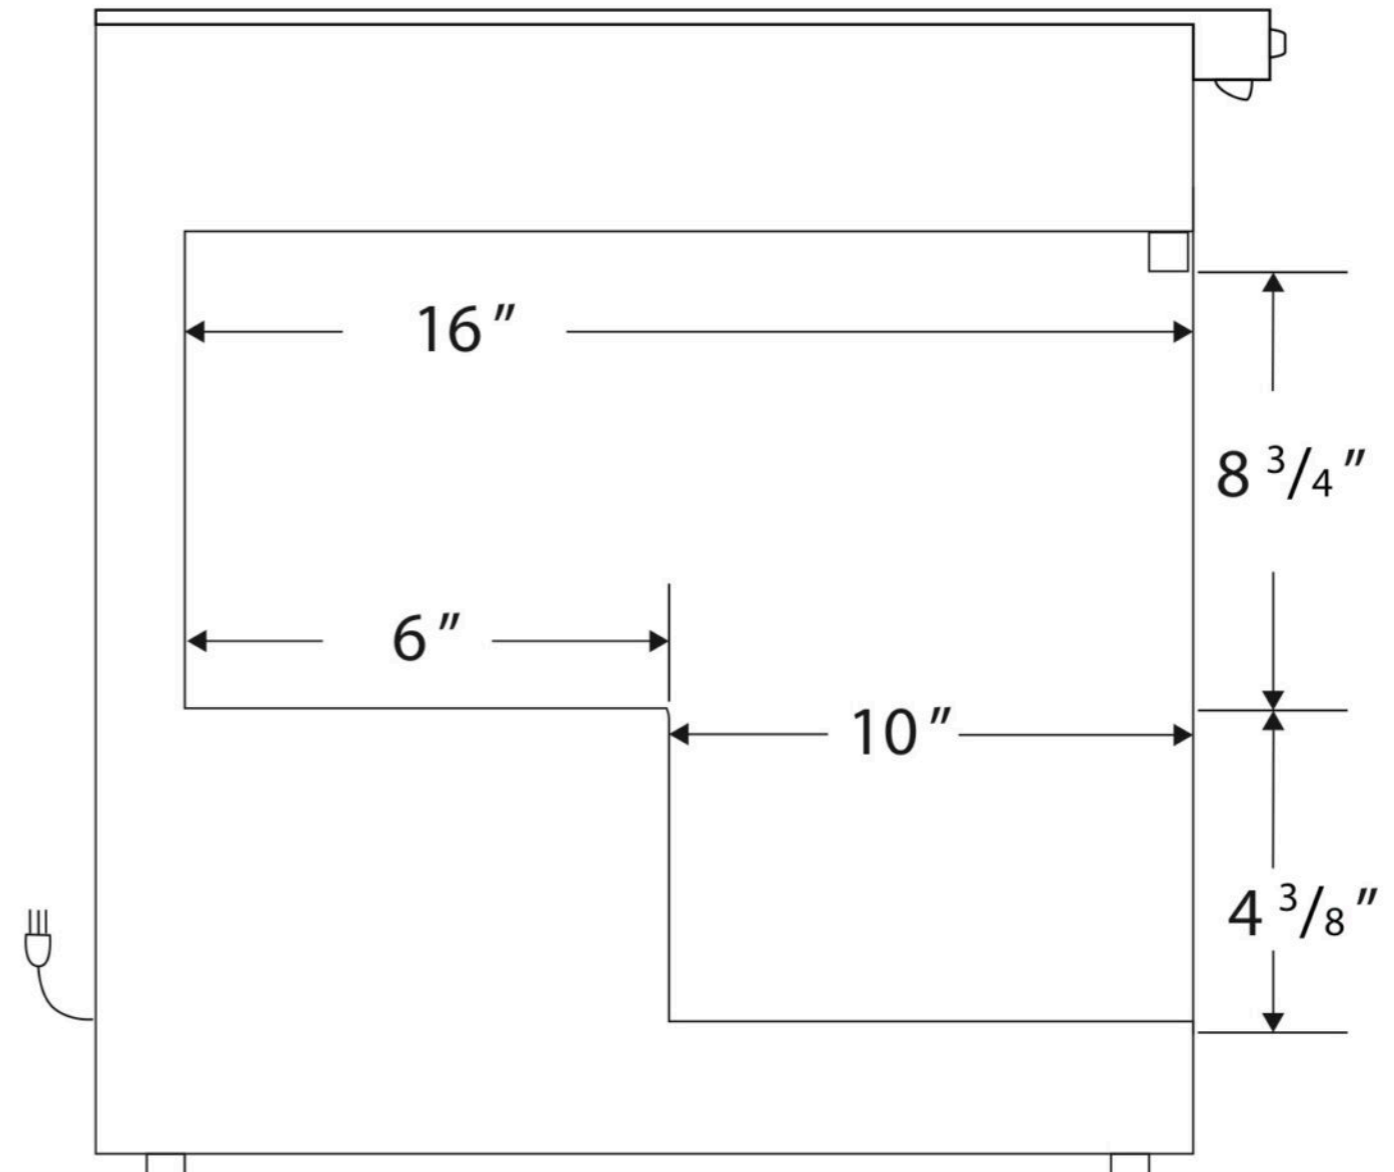

Interior
BSI-HC-UCFS-0120

CUTSHEET

Front View

Side View

Cu. Ft	Defrost	Door	Int Door	Shelves	Interior Dim.			Refrigerant	H.P.	Amps	Weight
					W"	D"	H"				
1.7	Manual	1 Solid (Reversible)	0	2 Adj +Footed Bottom	17 5/8	16	13 1/8	R600a	1/8	1	80 lbs.

Note: Interior dimensions are estimates and subject to change without notice