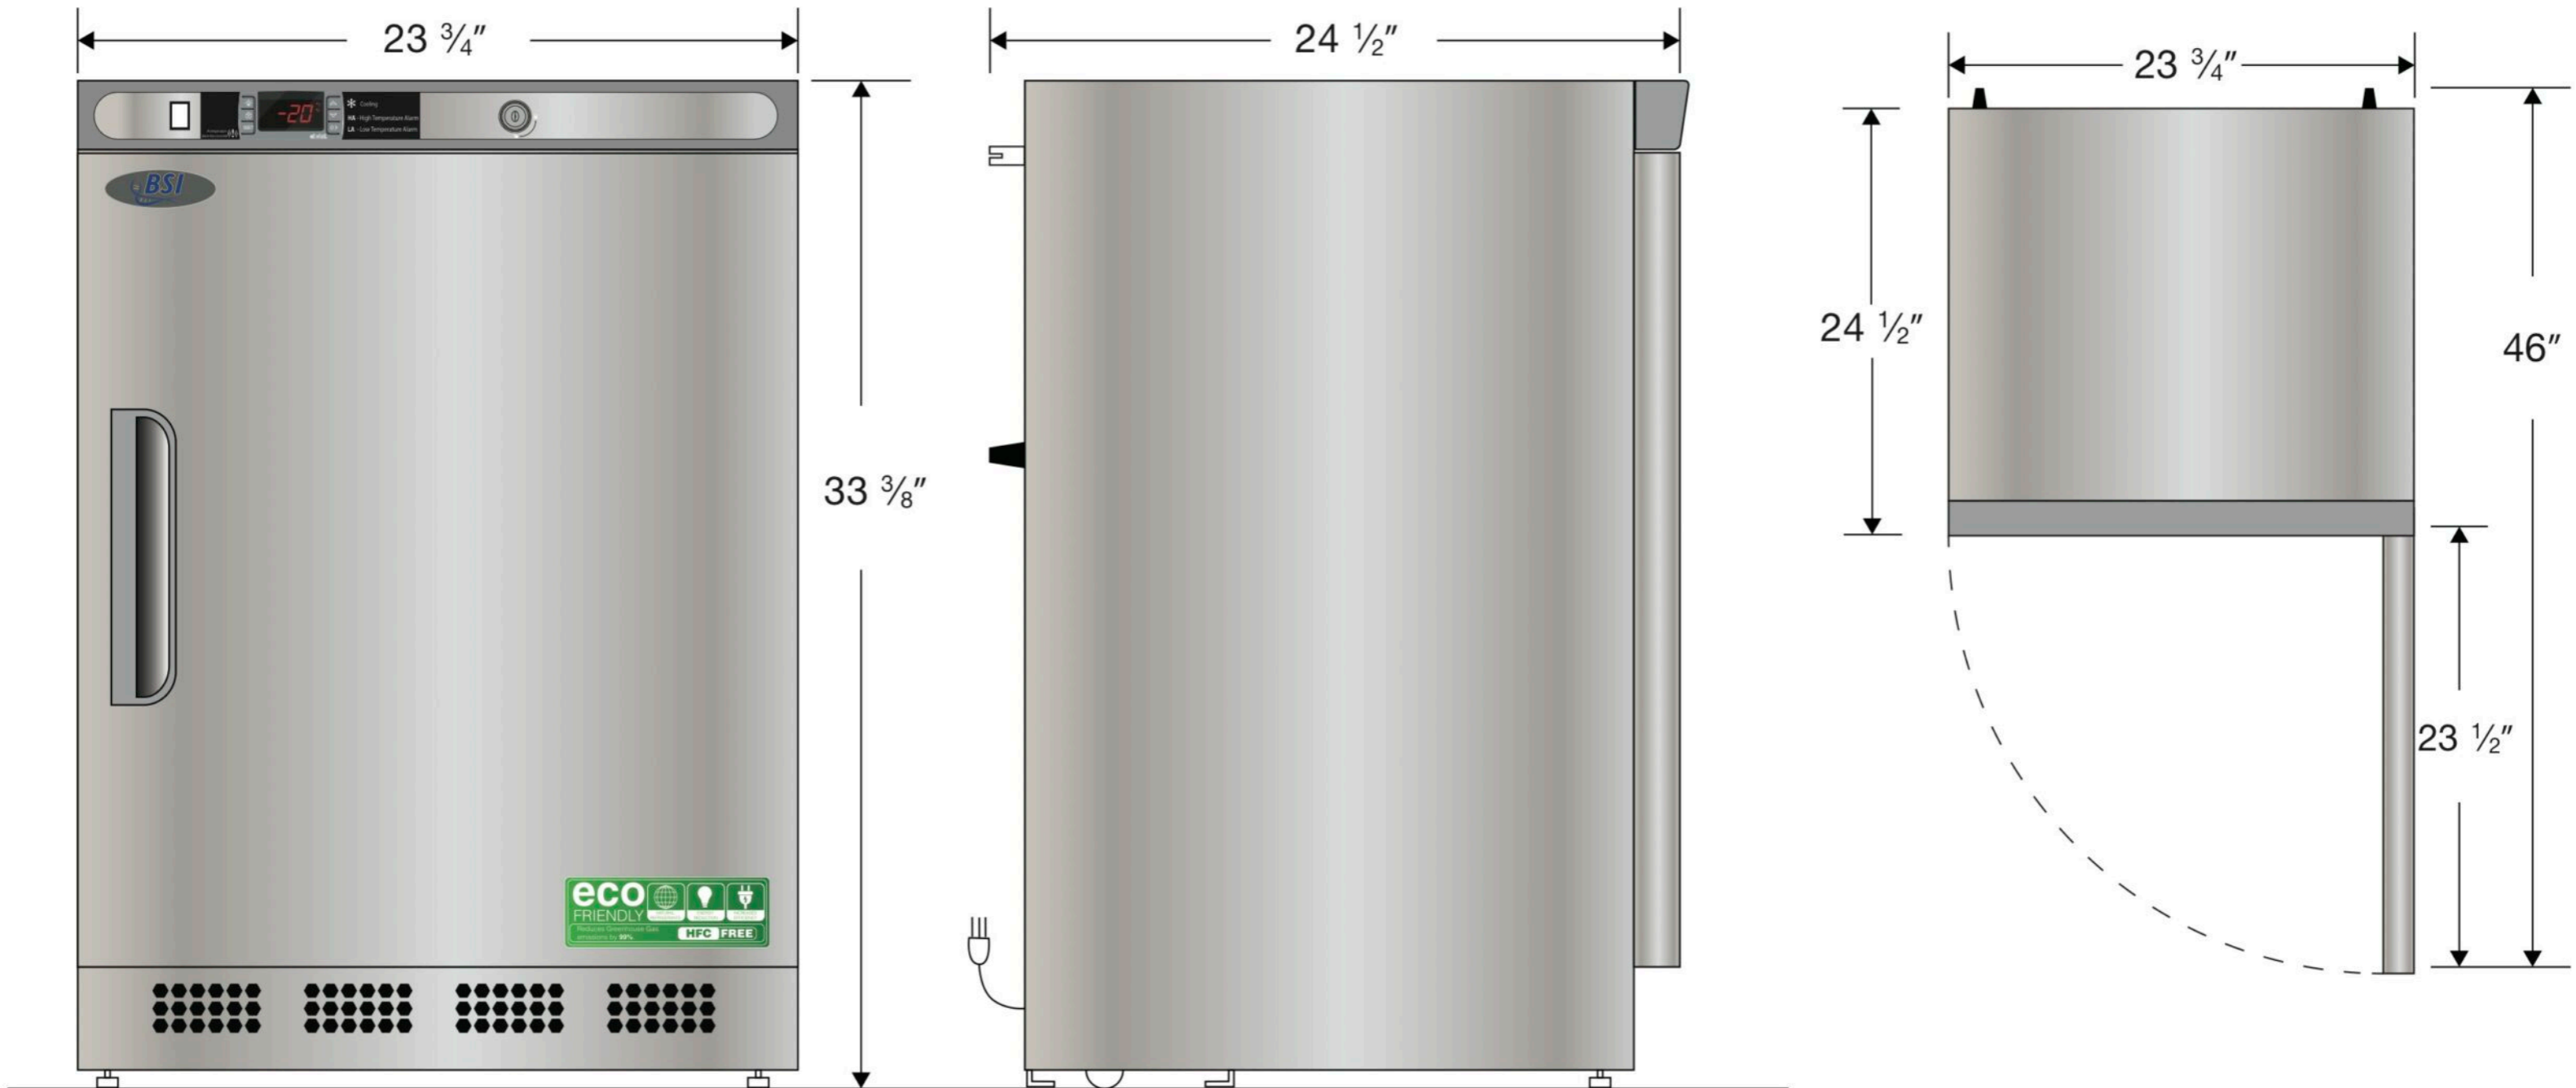

CUTSHEET

Exterior  
BSI-HC-UCBI-0420SS

Front View

Side View

Top View

115VAC/60Hz/1PH  
NEMA-5-15P

Cu. Ft	Defrost	Door	Int Door	Shelves	W"	D"	H"	Refrigerant	H.P.	Amps	Weight
4.2	Manual	1 Solid (Reversible)	0	2 Fixed	23 3/4	24 1/2	33 3/8	R600a	1/8	1.5	100 lbs.