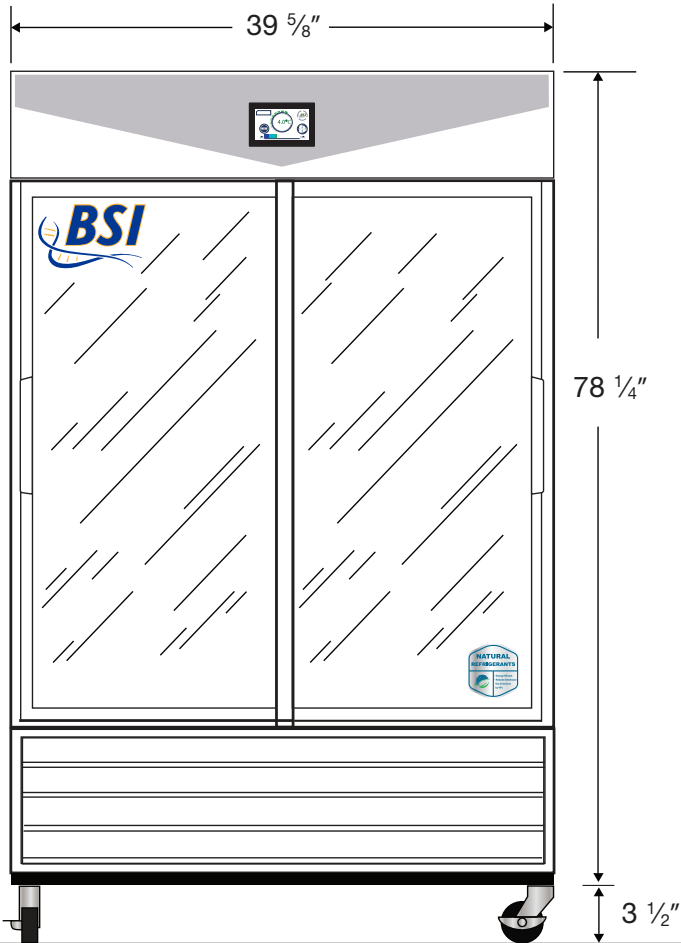

Exterior
BSI-HC-LP-33-TS

Front View

Side View

Top View

Cu. Ft	Defrost	Door	Int Door	Shelves	W"	D"	H"	Refrigerant	H.P.	Amps	Weight
33	Cycle	2 Glass (Sliding)	0	8 Adj	39 5/8	33 1/4	81 3/4	R290	1/4	4.5	369 lbs.