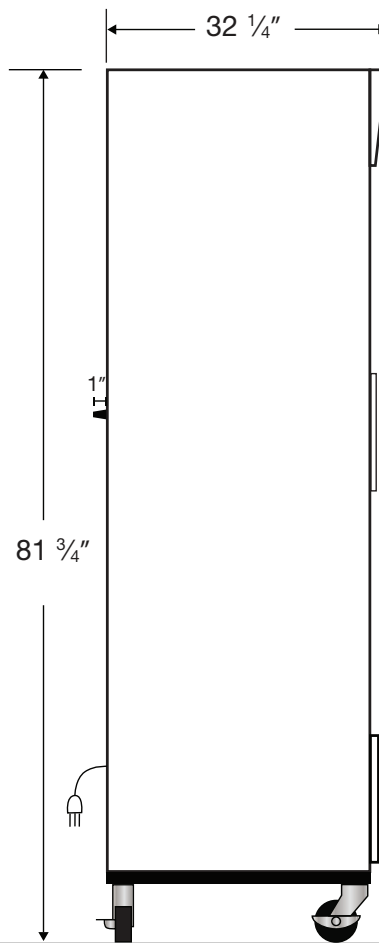

Exterior
BSI-HC-LP-33-TS

Front View

Side View

Top View

Cu. Ft	Defrost	Door	Int Door	Shelves	W"	D"	H"	Refrigerant	H.P.	Amps	Weight
33	Cycle	2 Glass (Sliding)	0	8 Adj	39 5/8	33 1/4	81 3/4	R290	1/4	4.5	369 lbs.