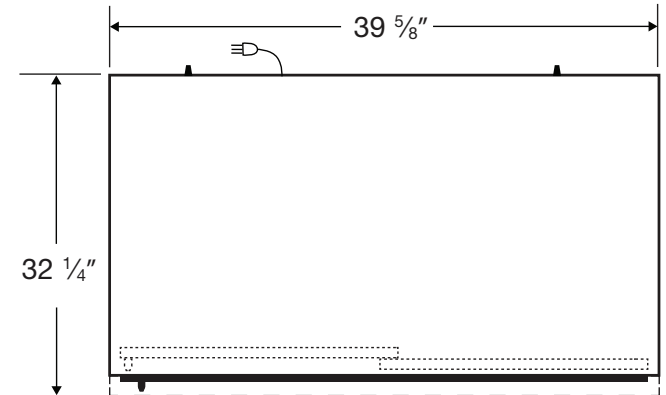

Exterior
BSI-HC-LP-33-TS

Front View

Side View

Top View

Cu. Ft	Defrost	Door	Int Door	Shelves	W"	D"	H"	Refrigerant	H.P.	Amps	Weight
33	Cycle	2 Glass (Sliding)	0	8 Adj	39 5/8	33 1/4	81 3/4	R290	1/4	4.5	369 lbs.