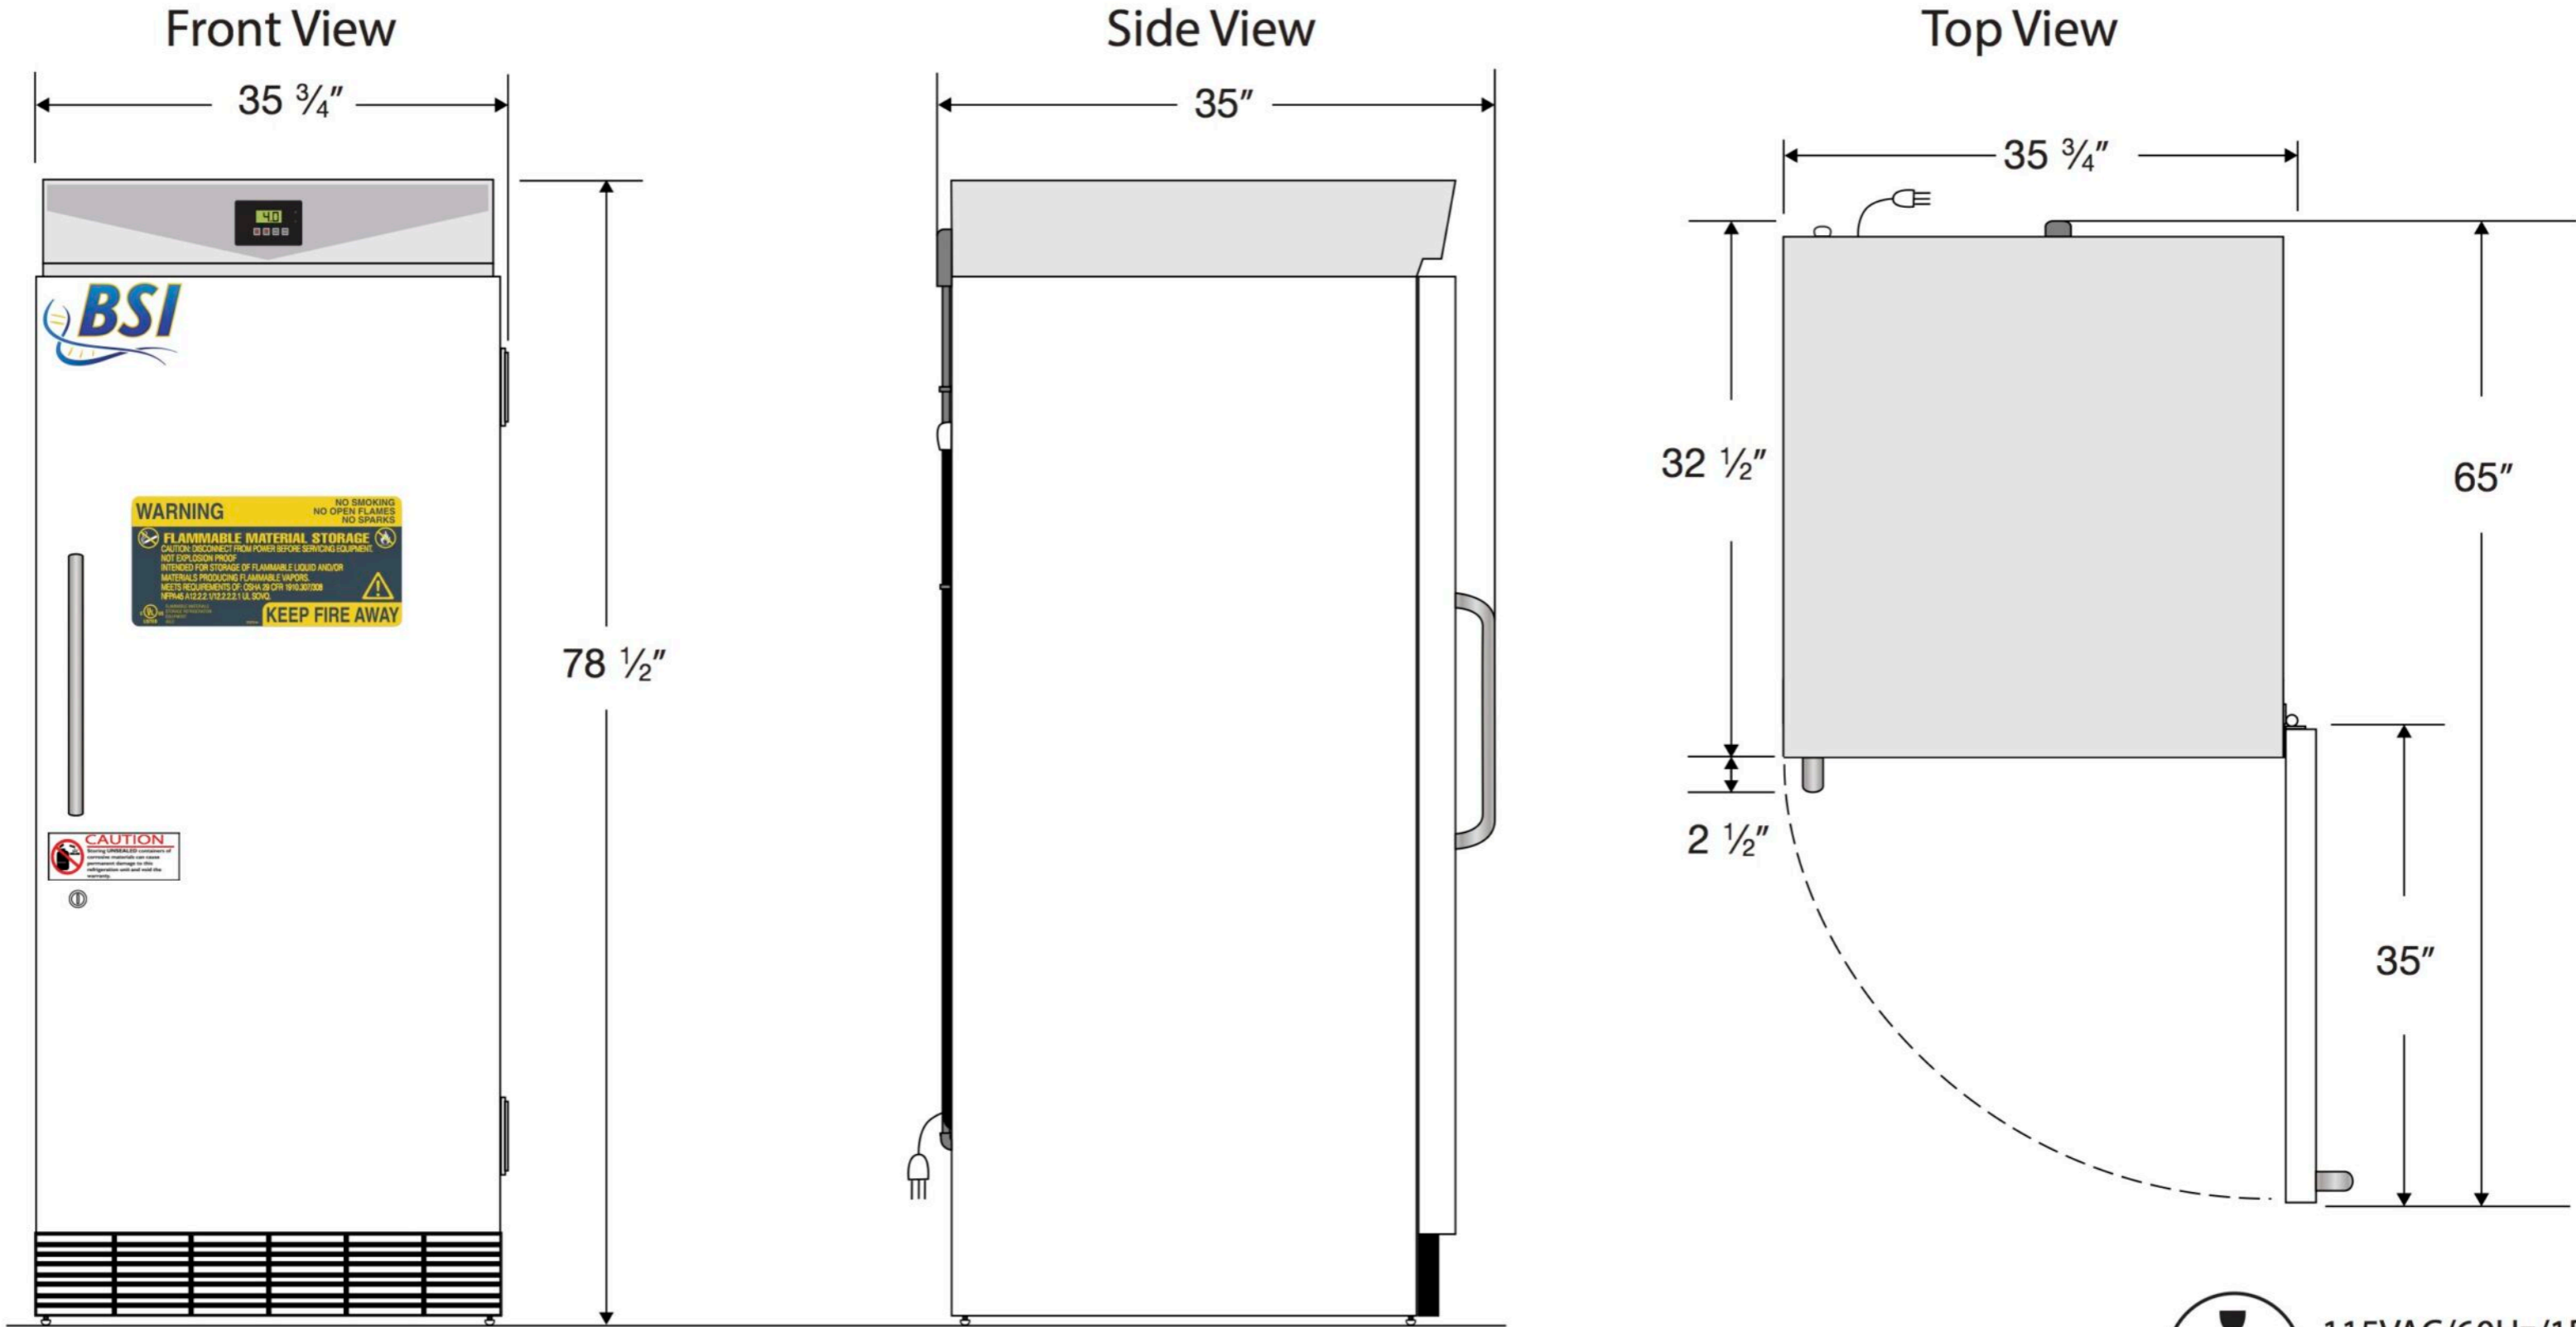

CUTSHEET

Exterior
BSI-FRP-30

Cu. Ft	Defrost	Door	Int Door	Shelves	W"	D"	H"	Refrigerant	H.P.	Amps	Weight
30	Cycle	1 Solid	0	5 Adj	35 3/4	35	78 1/2	R404a	1/3	6	356 lbs.