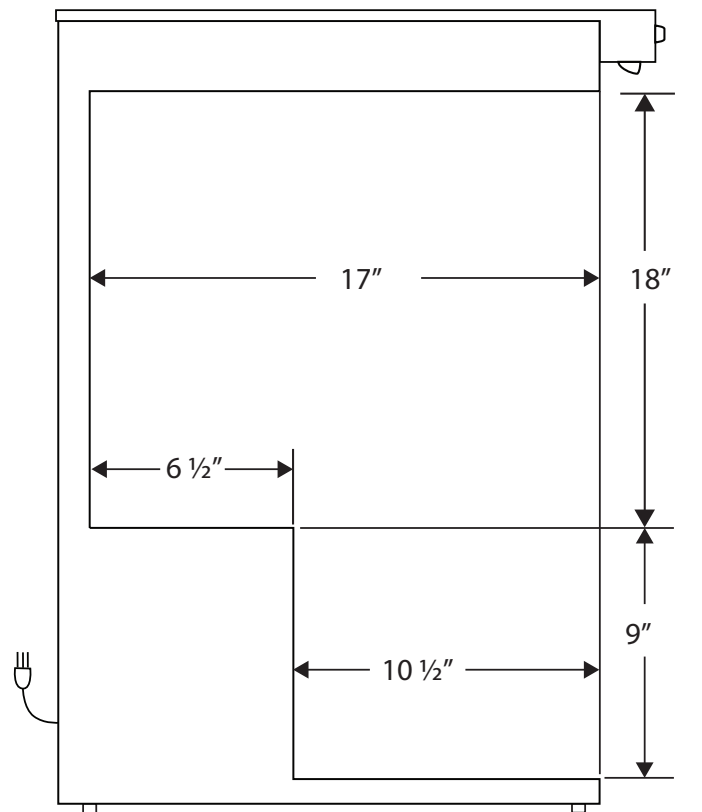

# Interior BSI-FRP-04

Front View

Side View

Cu. Ft	Defrost	Door	Int Door	Shelves	Interior Dim.			Refrigerant	H.P.	Amps	Weight
					W"	D"	H"				
5	Cycle	1 Solid	0	3 Adj	20 1/4	17	27	R600a	1/9	1.2	84 lbs.

Note: Interior dimensions are estimates and subject to change without notice