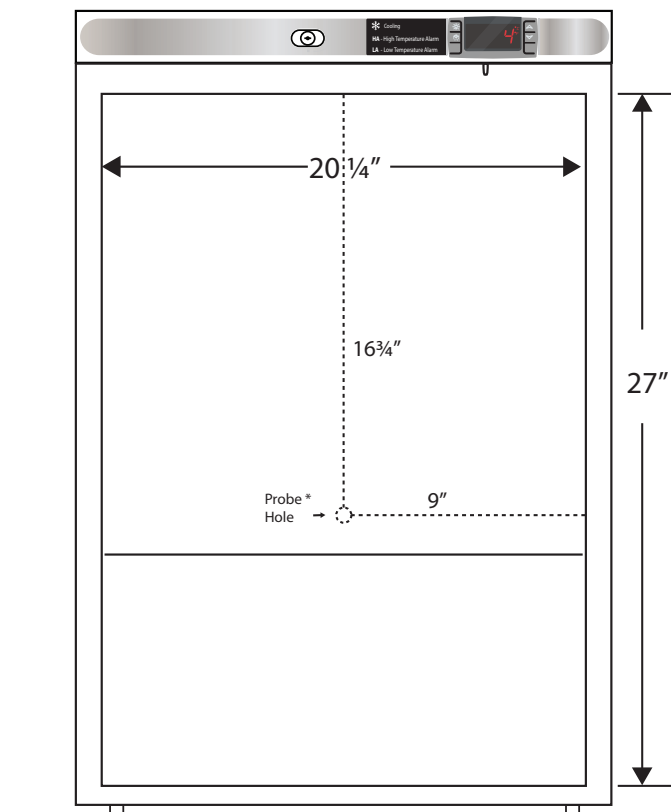

CUTSHEET

# Interior BSI-FRP-04

Front View

Side View

Cu. Ft	Defrost	Door	Int Door	Shelves	Interior Dim.			Refrigerant	H.P.	Amps	Weight
					W"	D"	H"				
5	Cycle	1 Solid	0	3 Adj	20 1/4	17	27	R600a	1/9	1.2	84 lbs.

Note: Interior dimensions are estimates and subject to change without notice