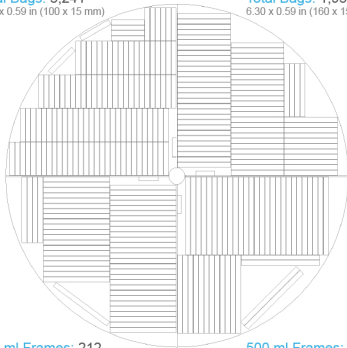

Abeyance A440

Vial Inventory:

2 ml Slim Racks: 88
Boxes per Rack: 5
Total Boxes: 440
5.28 x 2.25 in (134 x 58 mm)

Square Racks: 32
Boxes per Rack: 13
Total Boxes: 416
5.50 x 5.50 in (140 x 140 mm)

Square Mini Racks: 92
Boxes per Rack: 13
Total Boxes: 1,196
3.18 x 3.34 in (81 x 85 mm)

SBS Racks: 48
5.50 x 3.63 in (140 x 92 mm)

Blood Bag Inventory:

25 ml Frames: 463
Bags per Frame: 7
Total Bags: 3,241
3.94 x 0.59 in (100 x 15 mm)

50 ml Frames: 276
Bags per Frame: 7
Total Bags: 1,932
6.30 x 0.59 in (160 x 15 mm)

250 ml Frames: 212
Bags per Frame: 4
Total Bags: 848
7.88 x 0.59 in (200 x 15 mm)

500 ml Frames: 172
Bags per Frame: 4
Total Bags: 688
9.30 x 0.59 in (236 x 15 mm)