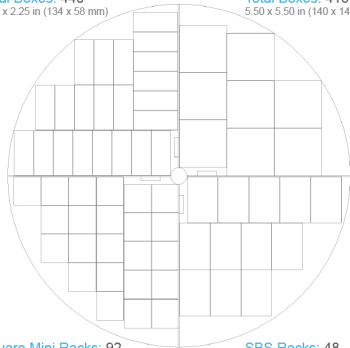

Abeyance A440

Vial Inventory:

2 ml Slim Racks: 88
Boxes per Rack: 5
Total Boxes: 440
5.28 x 2.25 in (134 x 58 mm)

Square Racks: 32
Boxes per Rack: 13
Total Boxes: 416
5.50 x 5.50 in (140 x 140 mm)

Square Mini Racks: 92
Boxes per Rack: 13
Total Boxes: 1,196
3.18 x 3.34 in (81 x 85 mm)

SBS Racks: 48
5.50 x 3.63 in (140 x 92 mm)

Blood Bag Inventory:

25 ml Frames: 463
Bags per Frame: 7
Total Bags: 3,241
3.94 x 0.59 in (100 x 15 mm)

50 ml Frames: 276
Bags per Frame: 7
Total Bags: 1,932
6.30 x 0.59 in (160 x 15 mm)

250 ml Frames: 212
Bags per Frame: 4
Total Bags: 848
7.88 x 0.59 in (200 x 15 mm)

500 ml Frames: 172
Bags per Frame: 4
Total Bags: 688
9.30 x 0.59 in (236 x 15 mm)