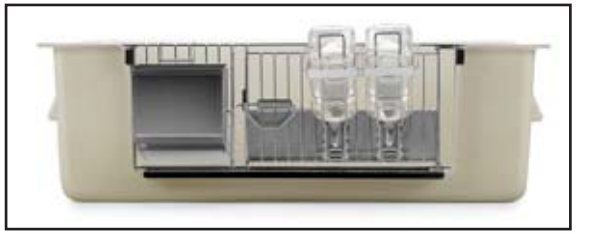

Raised shelf