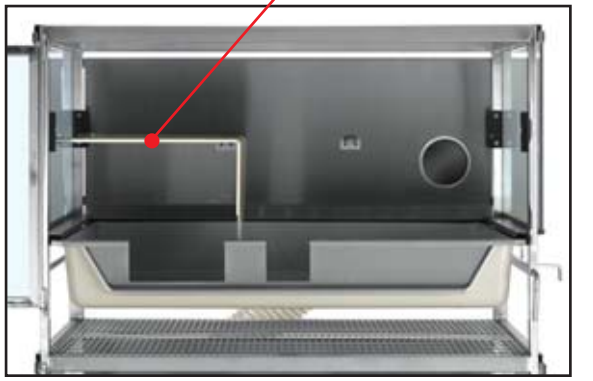

Raised shelf