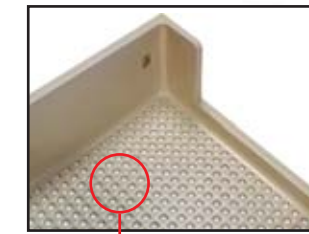

Animal Welfare 4